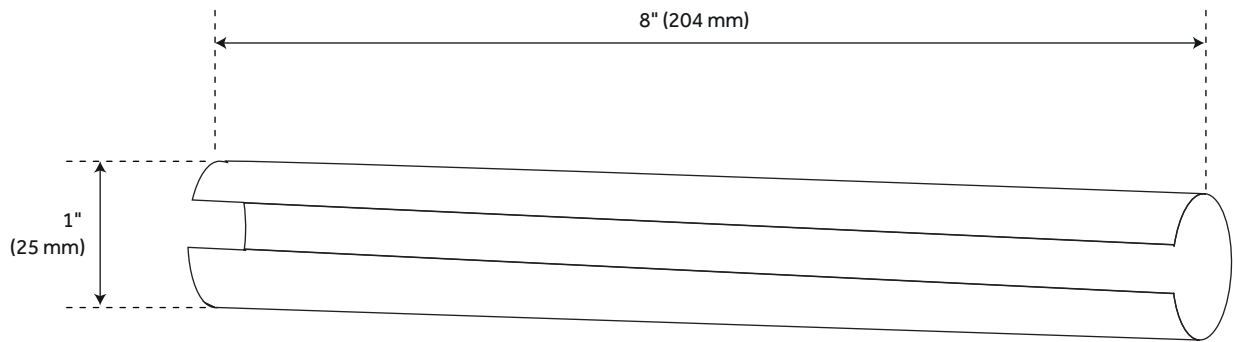

ALUMINUM

ALUMINUM SHOWER ROD CONNECTOR

SKU: 466845

FEATURES

- Made of Aluminum
- Squeeze Connector and Insert into Shower Rod Ends
- To Determine Your Rod Size, Measure Straight Across From Wall to Wall
- Curves in the Rod and Mounting Brackets are Already Accounted for

CONTENTS

CONNECTOR PAGE 2

REVISED 06/14/2021

ALUMINUM

ALUMINUM SHOWER ROD CONNECTOR

SKU: 466845

FEATURES

Fits 1" Diameter Shower Rods
Length: 8"

PRODUCT IMAGE

All dimensions and specifications are nominal and may vary. Use actual products for accuracy in critical situations.

PAGE 2