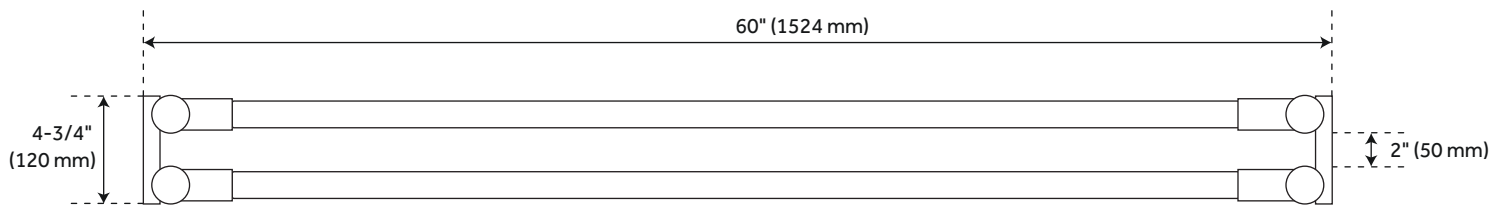

# 60" DOUBLE SHOWER ROD

60" STRAIGHT DOUBLE SOLID BRASS SHOWER CURTAIN ROD

SKU: 914120

## FEATURES

Features two single-piece, heavy-duty straight curtain rods made of 1" OD brass tubing.

Includes double bracket flanges and mounting hardware.

Flanges are plated die-cast metal.

Support rod may be shortened by cutting.

# 60" DOUBLE SHOWER ROD

60" STRAIGHT DOUBLE SOLID BRASS SHOWER CURTAIN ROD

SKU: 914120, 466773, 466774, 466775, 466776

## FEATURES

- Material: Brass
- Metal Thickness: .6mm
- Flanges Width: 4-3/4"
- Flange Height: 2-1/8"
- Space Between Rods: 2"
- Mounting Centers: 3"