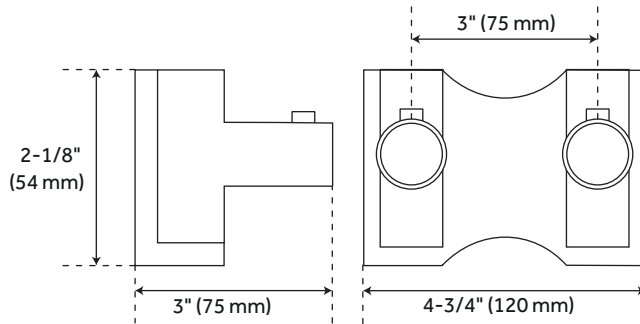

# 60" DOUBLE SHOWER ROD

60" STRAIGHT DOUBLE SOLID BRASS SHOWER CURTAIN ROD

SKU: 914120

## FEATURES

Features two single-piece, heavy-duty straight curtain rods made of 1" OD brass tubing.

Includes double bracket flanges and mounting hardware.

Flanges are plated die-cast metal.

Support rod may be shortened by cutting.

# 60" DOUBLE SHOWER ROD

60" STRAIGHT DOUBLE SOLID BRASS SHOWER CURTAIN ROD

SKU: 914120, 466773, 466774, 466775, 466776

## FEATURES

- Material: Brass
- Metal Thickness: .6mm
- Flanges Width: 4-3/4"
- Flange Height: 2-1/8"
- Space Between Rods: 2"
- Mounting Centers: 3"