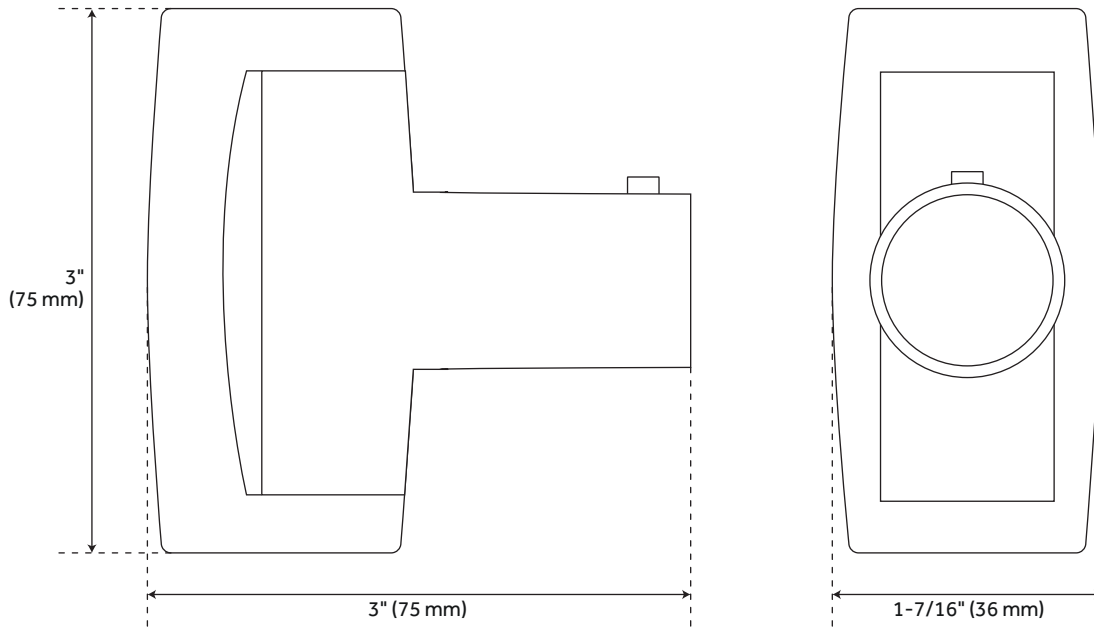

### FEATURES

Fits 1" OD Shower Rods

Mounting Hardware Included: Yes

### FEATURES

Material: Brass  
Length: 1-7/16"  
Depth: 3"  
Height: 3"