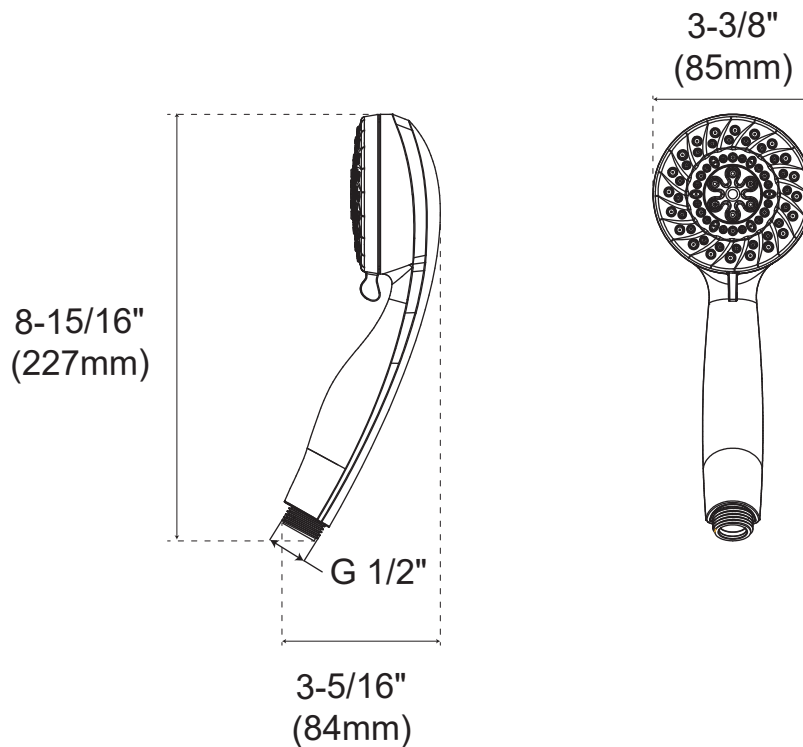

Specifications

PFHS207G series

6 FUNCTION MASSAGE HAND SHOWER

Product Features

- 6 function handshower (outer spray, inner spray, trickle, massage, outer and inner, spray and massage)
- Max. flow rate: 1.8 gpm at 80 psi
- G1/2" connection
- cUPC / WaterSense / IAPMO listed

Model Numbers

PFHS207GCP	Chrome
PFHS207GZBN	Brushed nickel
PFHS207GMB	Matte black

PFHS207GCP

Product Specifications

Warranty and Codes

This product comes complete with installation, operating, care and maintenance instructions. This PROFLO faucet carries a limited lifetime warranty when installed in residential applications. The warranty is five years in commercial applications. This product meets ASME: A112.18.1