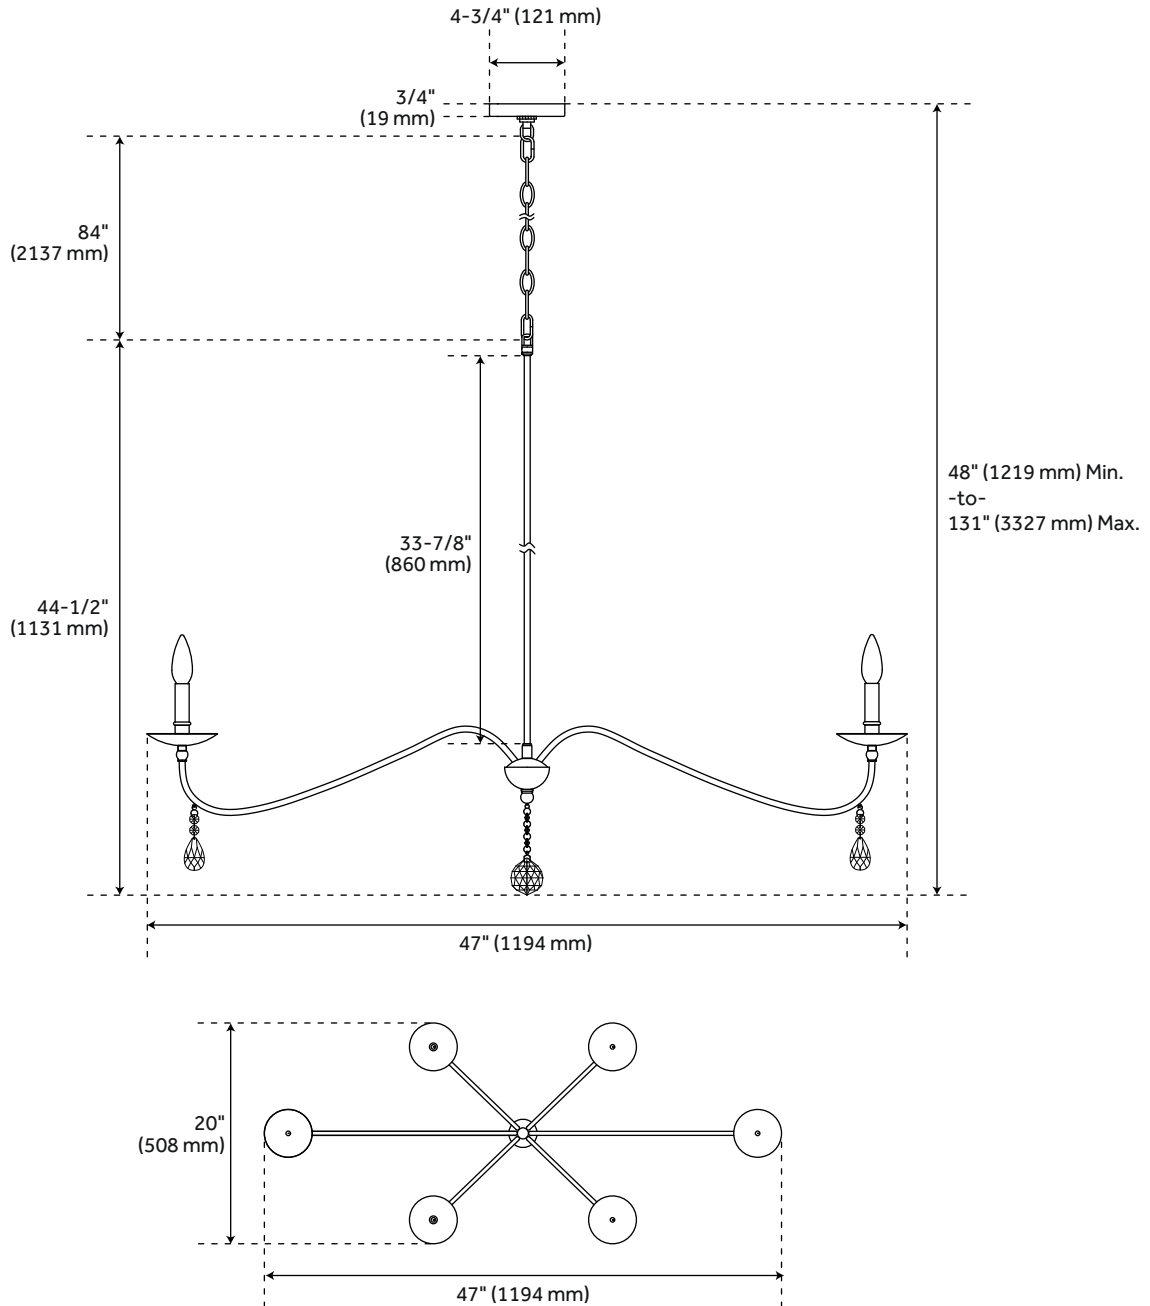

CANDLER - 6-LIGHT CHANDELIER - BRUSHED GOLD

SKU: 479820

CODES/STANDARDS

UL 1598 / CSA C22.2 No 250.0

FEATURES

Installation Type: Ceiling Mount
Design: Glam
Product Finish: Brushed Gold
Material: Metal
Length: 47"
Width: 20"
Height: 44-1/2"
Base Plate Length: 3/4"
Base Plate Height: 3/4"
Mounting Hardware Included: Yes
Reversible Mounting: No
Shade Material: Crystal, Metal
Number of Bulbs: 6
Base Plate Width: 4-3/4"
Base Plate Depth: 3/4"
Location Type: Suitable for Dry Locations
Bulbs Included: No
Bulb Type: Candelabra E-12
Wattage per Bulb: 60
Downrod/Chain Length: 33-7/8"

Code:

REVISED 12/28/2021

CANDLER 47" 6-LIGHT ELONGATED CHANDELIER - BRUSHED GOLD

SKU: 479820

All dimensions and specifications are nominal and may vary. Use actual products for accuracy in critical situations.

Code: PHL6488