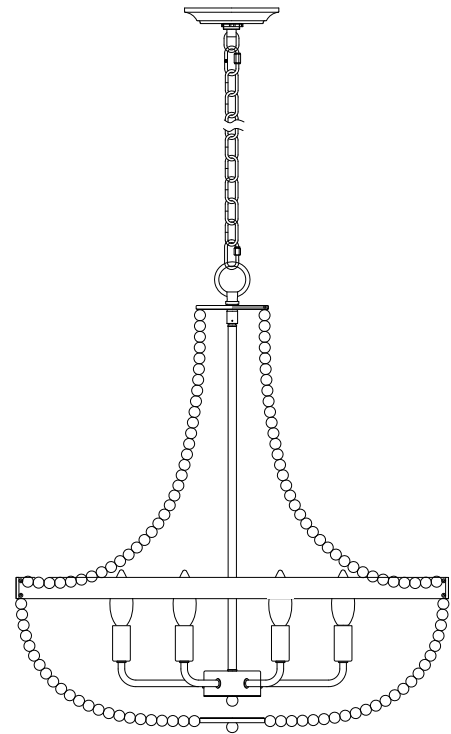

Pendant
PHPL3446RUPE

- 6-Light Pendant in Rustic Pewter with Washed Grey Wooden Beads
- Chain length: 60"
- Wire length: 180"
- Canopy: Dia. 5.25" x H .75"
- Sloped ceiling compatible
- Certification:
ETL Dry location
- Bulb and wattage: (6) - 60W max. E12 candelabra base
- No special tools needed for assembly.