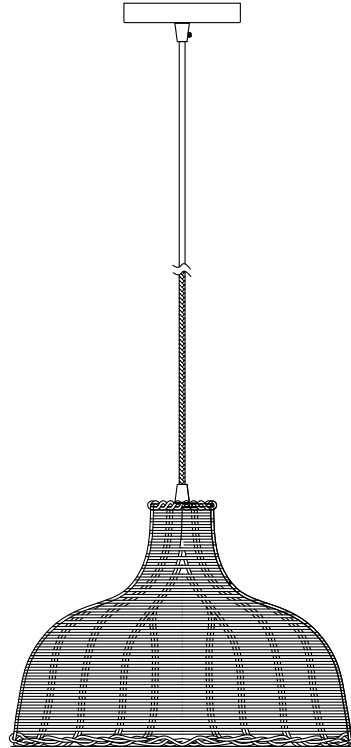

## Pendant

**PHPL3451BN**

**PHPL3451MW**

- 1-Light Pendant in Brushed Nickel or Matte White
- Rattan shade in gray (PHPL3451BN) or white wash (PHPL3451MW)
- Cord length: 87"
- Wire length: 72"
- Canopy: Dia. 4.75" x H .75"
- Sloped ceiling compatible
- Certification:  
ETL Dry location
- Bulb and wattage: (1) - 60W max. E26 medium base
- No special tools needed for assembly.