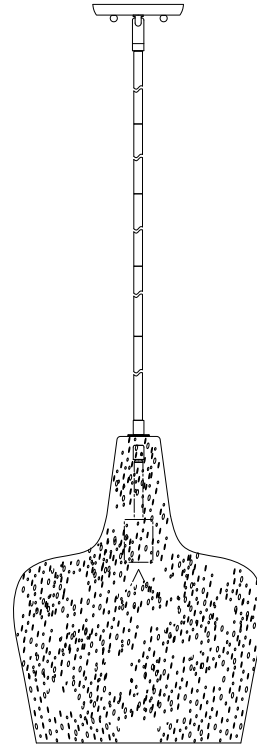

## Pendant

**PHPL3491BG**

**PHPL3491BN**

**PHPL3491MB**

- 1-Light Pendant in Brushed Gold or Brushed Nickel or Matte Black
- Clear seedy glass shade
- Stem length: (1) 6" and (4) 12"
- Wire length: 180"
- Canopy: Dia. 5" x H .5"
- Sloped ceiling compatible
- Certification:  
ETL Dry location
- Bulb and wattage: (1) - 60W max. E26 medium base
- No special tools needed for assembly.