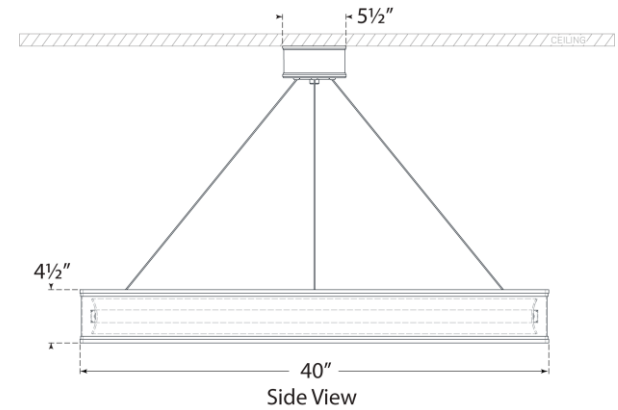

TEAR SHEET

Connery 40" Ring Chandelier

Item # CHC 1616AB

Designer: Chapman & Myers

O/A Height: 20" - 120"

Fixture Height: 4.5"

Width: 40"

Canopy: 5.25" Round

Finishes: AB, BZ, PN, WHT/AB

Socket: Dedicated LED

Wattage: 85w (6800lm)

Weight: 31 Pounds

Note: Height Not Adjustable After Installation

Bottom View(1:2)