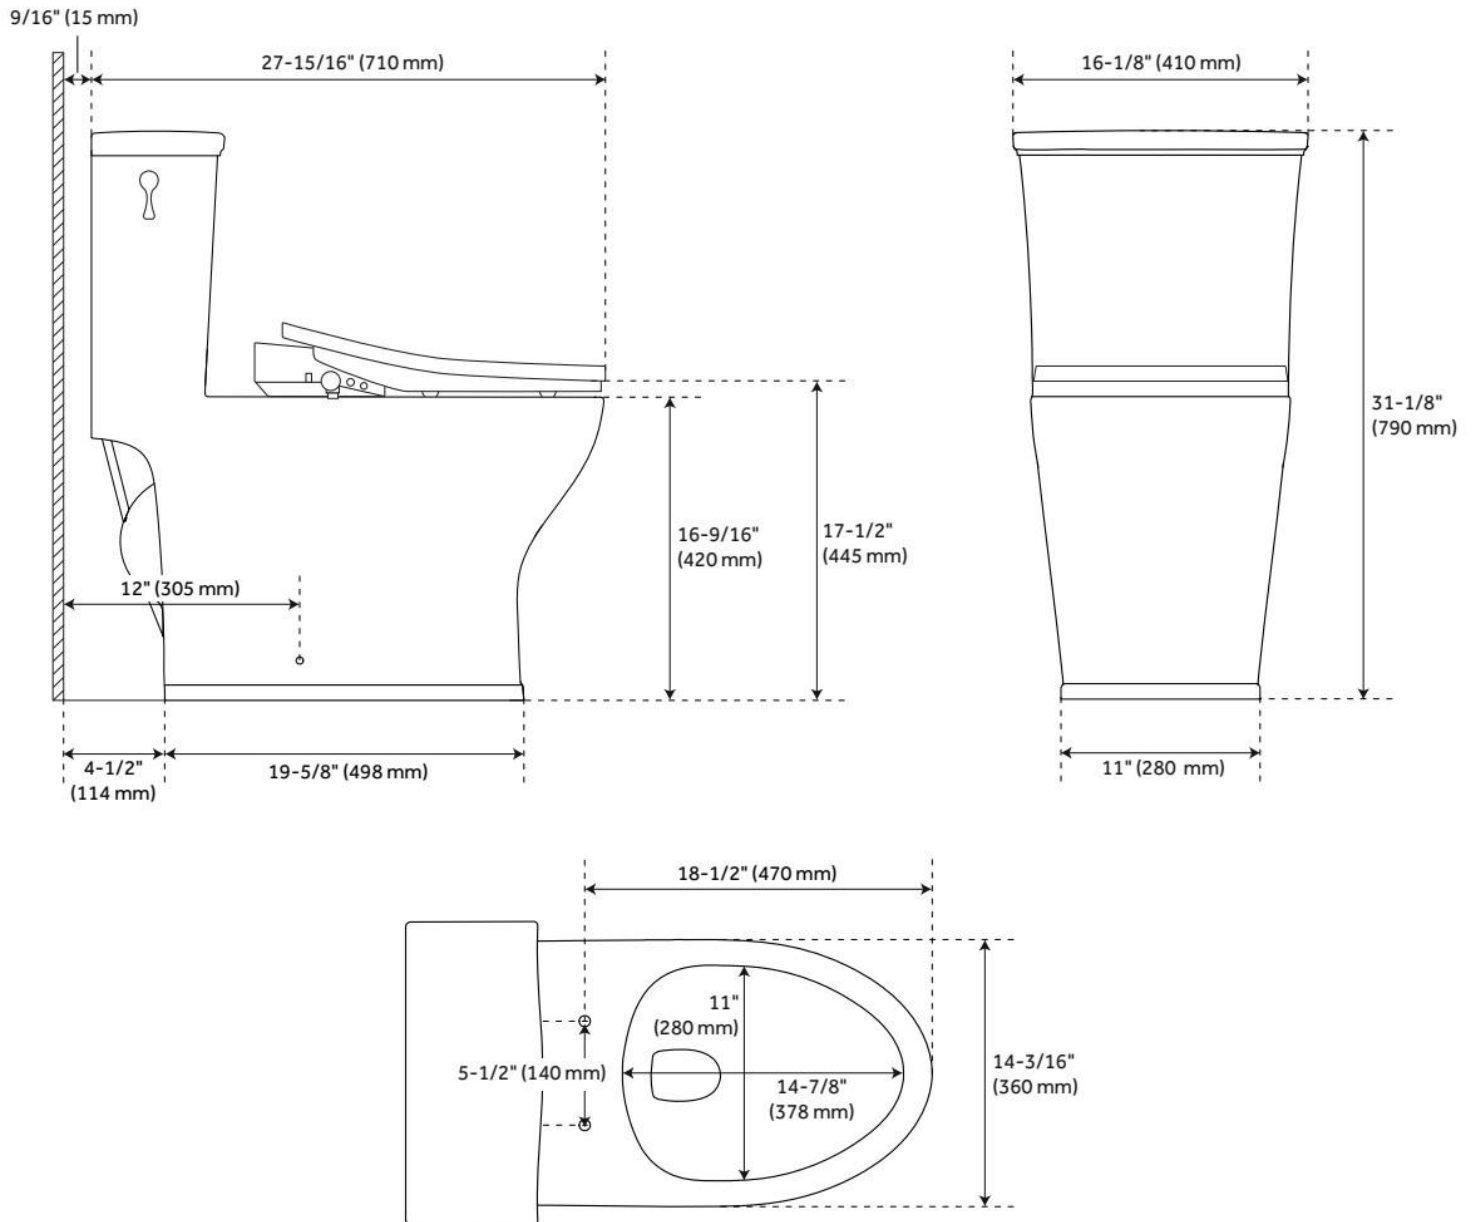

CARRAWAY ONE-PIECE ELONGATED TOILET - WHITE

SKU: 953015

Code: SHCR241S, SHBDS300

REVISED 7/16/2024