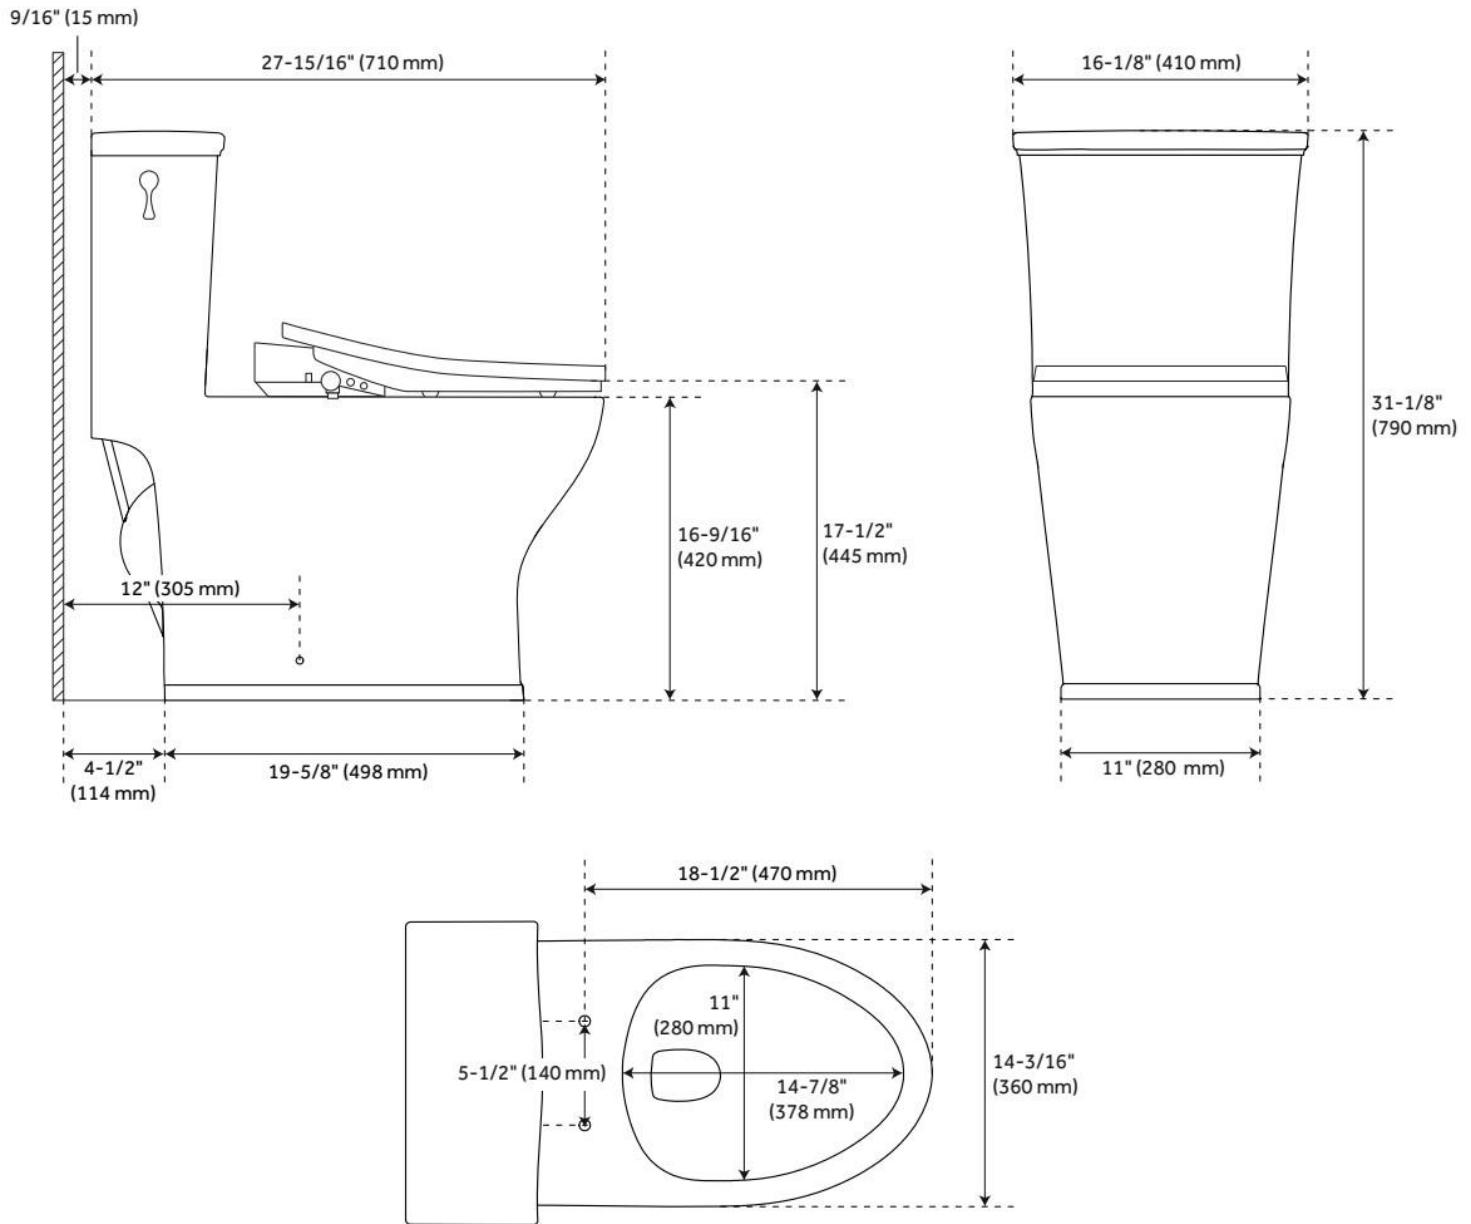

CARRAWAY ONE-PIECE ELONGATED TOILET - WHITE

SKU: 462425
Code: SHCR241S

REVISED 7/16/2024