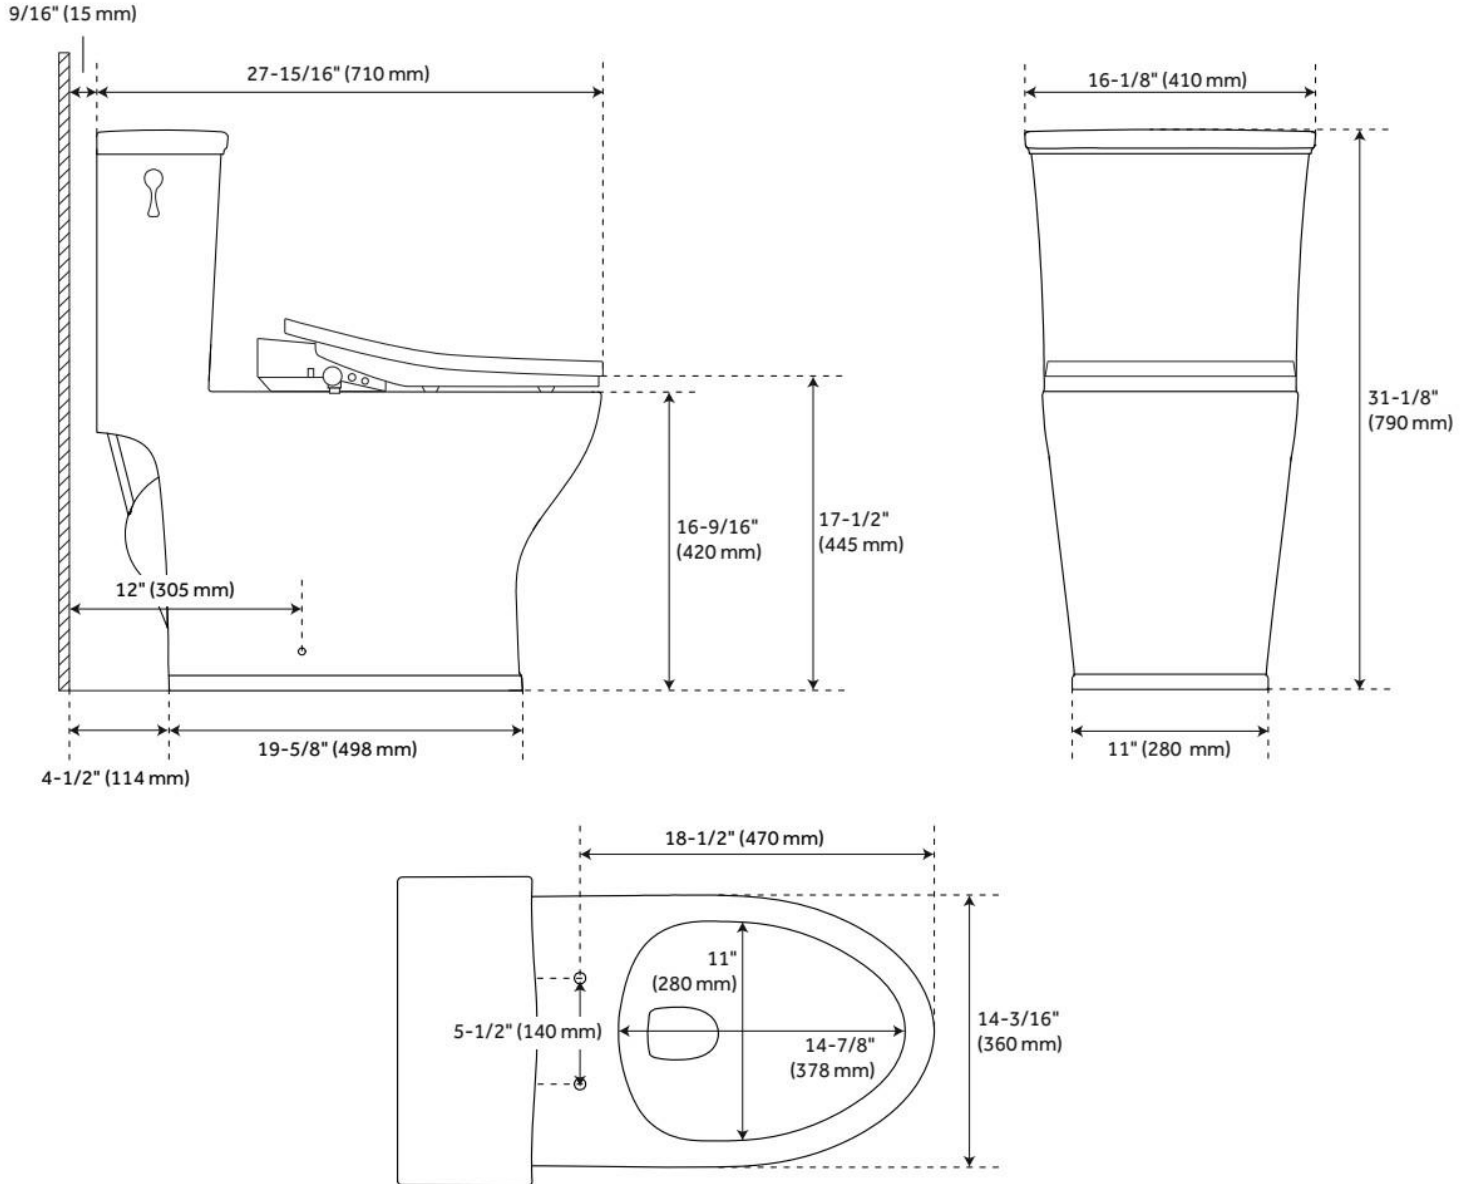

CARRAWAY ONE-PIECE ELONGATED TOILET WITH ALDRIDGE BIDET SEAT - WHITE

SKU: 467007

Code: SHCR241S, SHBDS201

REVISED 1/29/2025