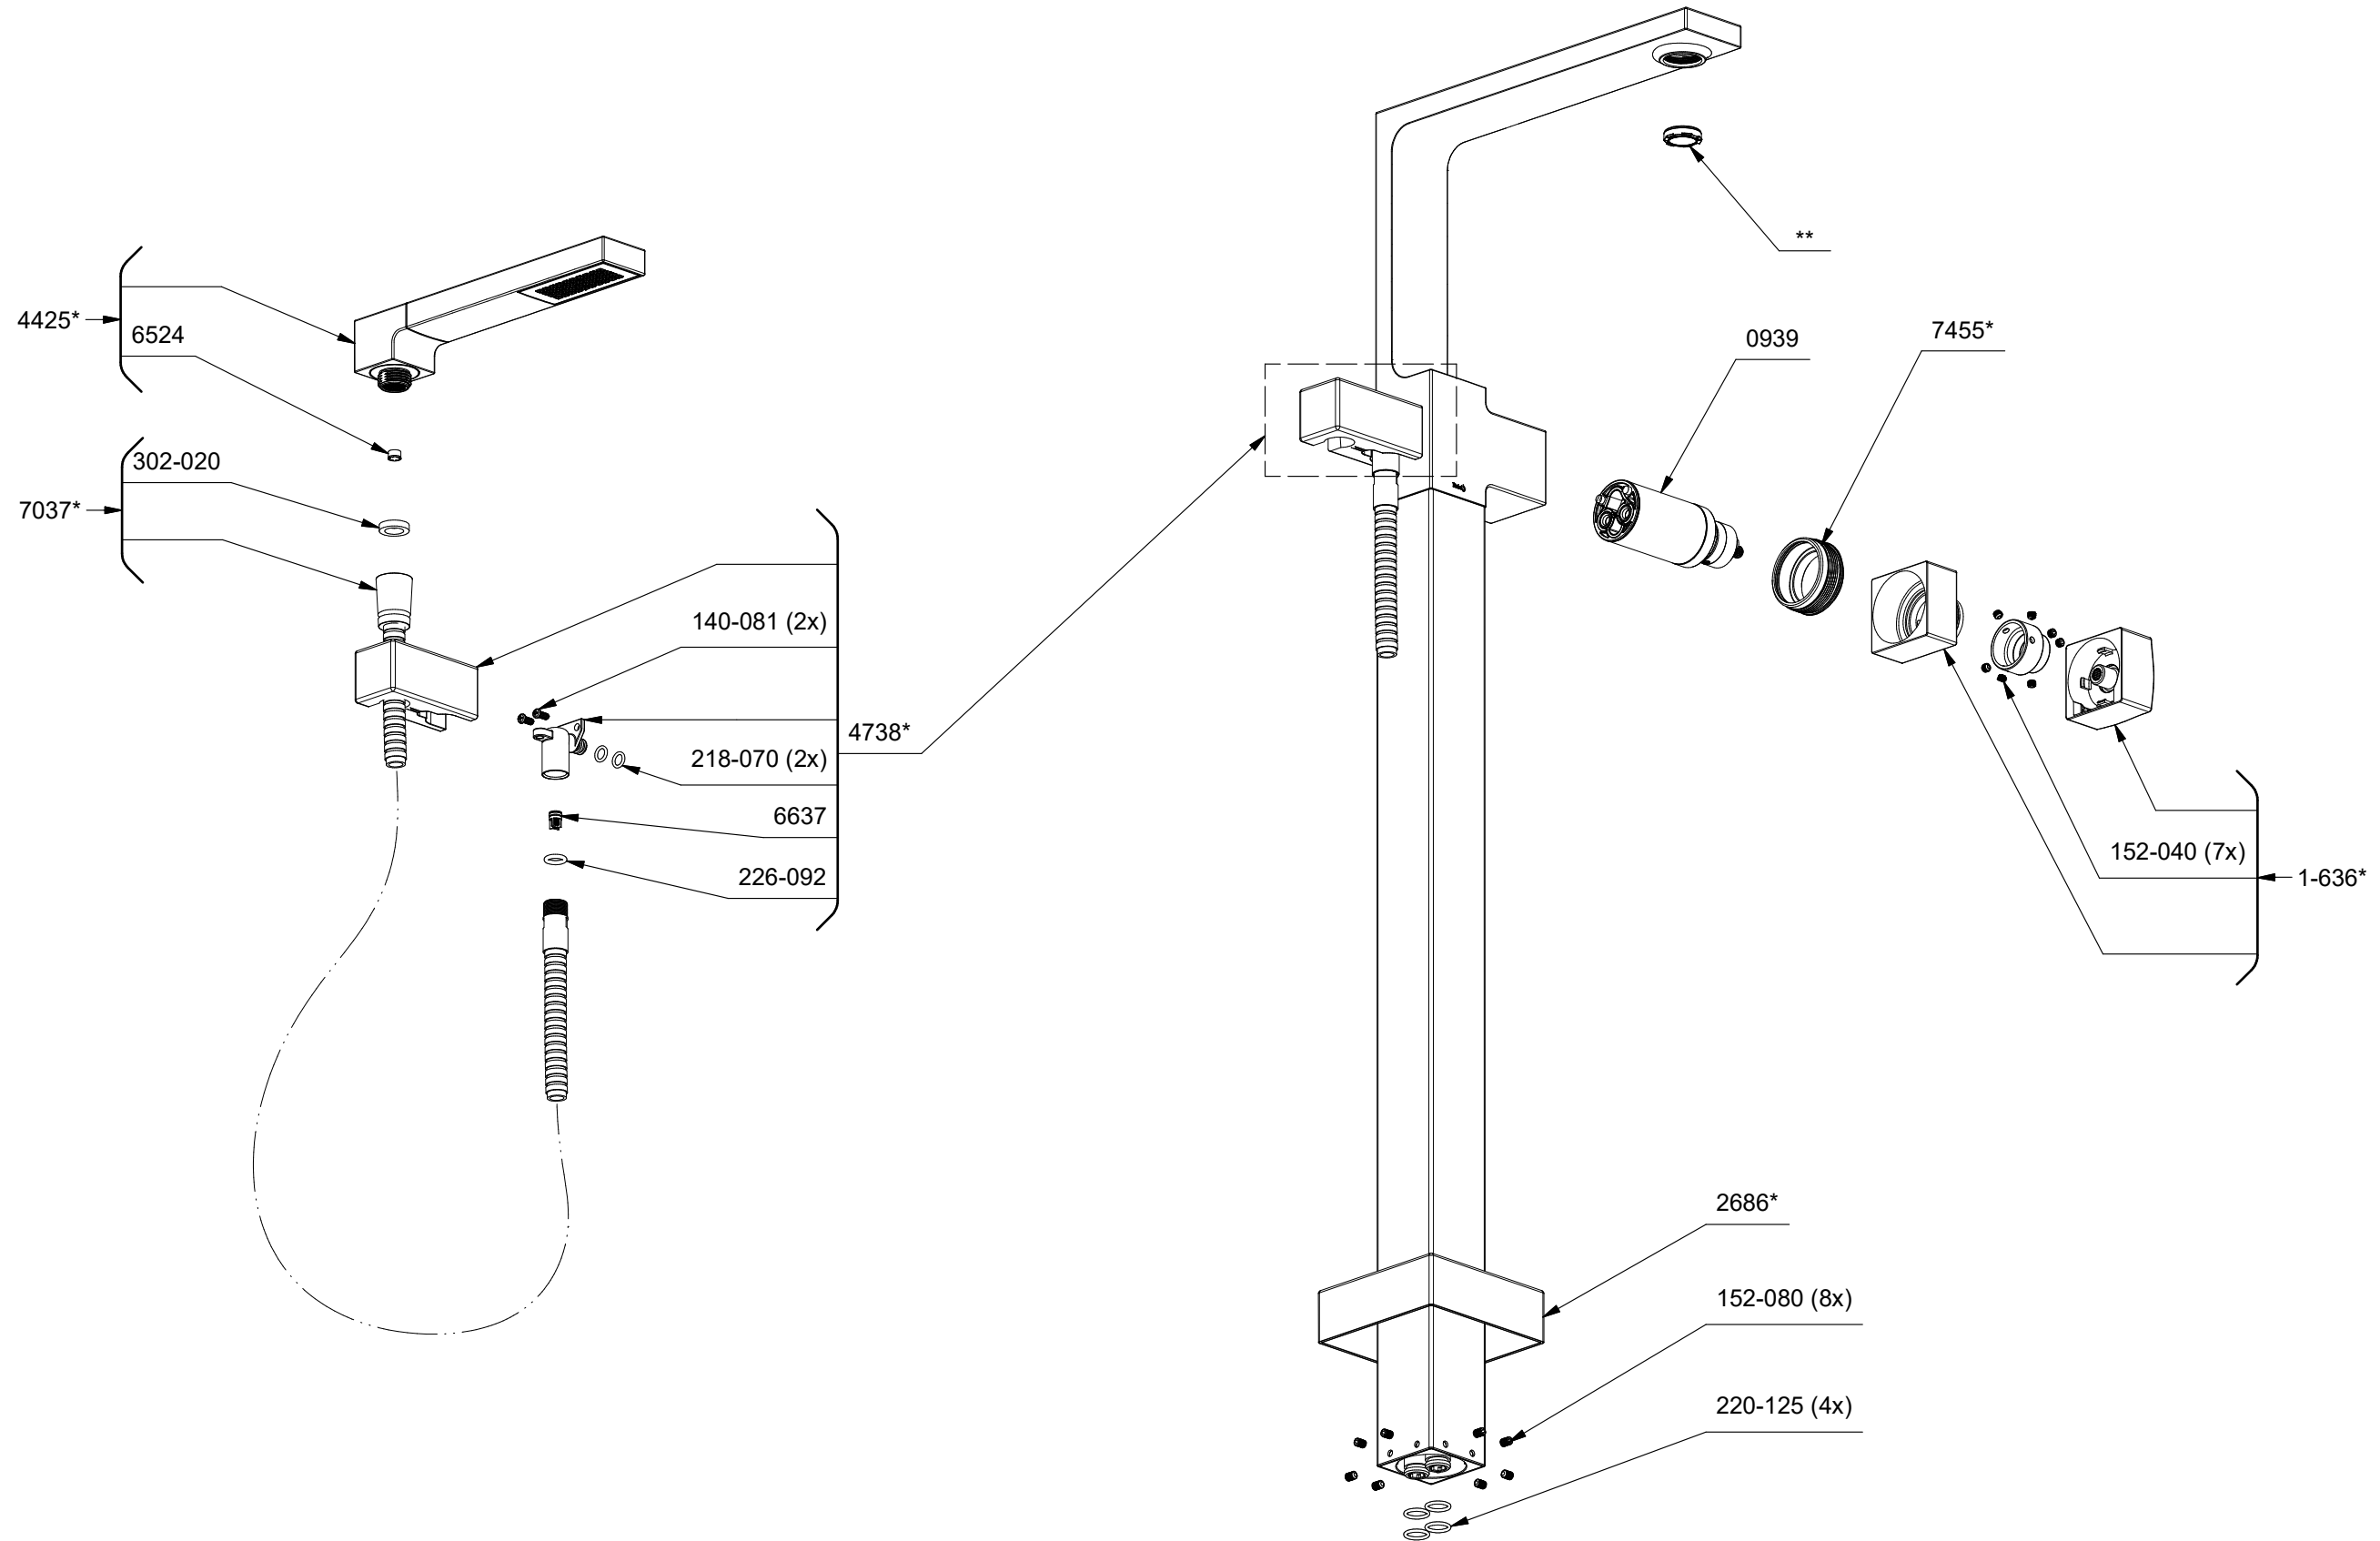

TRF39
 Reflet
 2-way Type T coaxial floor-mount tub filler with hand shower trim

*Les dimensions, les modèles et les finis présentés peuvent différer. / Sizes, models and finishes may differ from those presented.

***Finish determined by Suffix**

Finish	Description
C	Chrome
BN	Brushed Nickel
BG	Brushed Gold
BC	Brushed Chrome

****Aerator Kit (Include tool) :**

S6-676 (Full flow)

TOOL :

505-025 (Allen key 2.5mm)