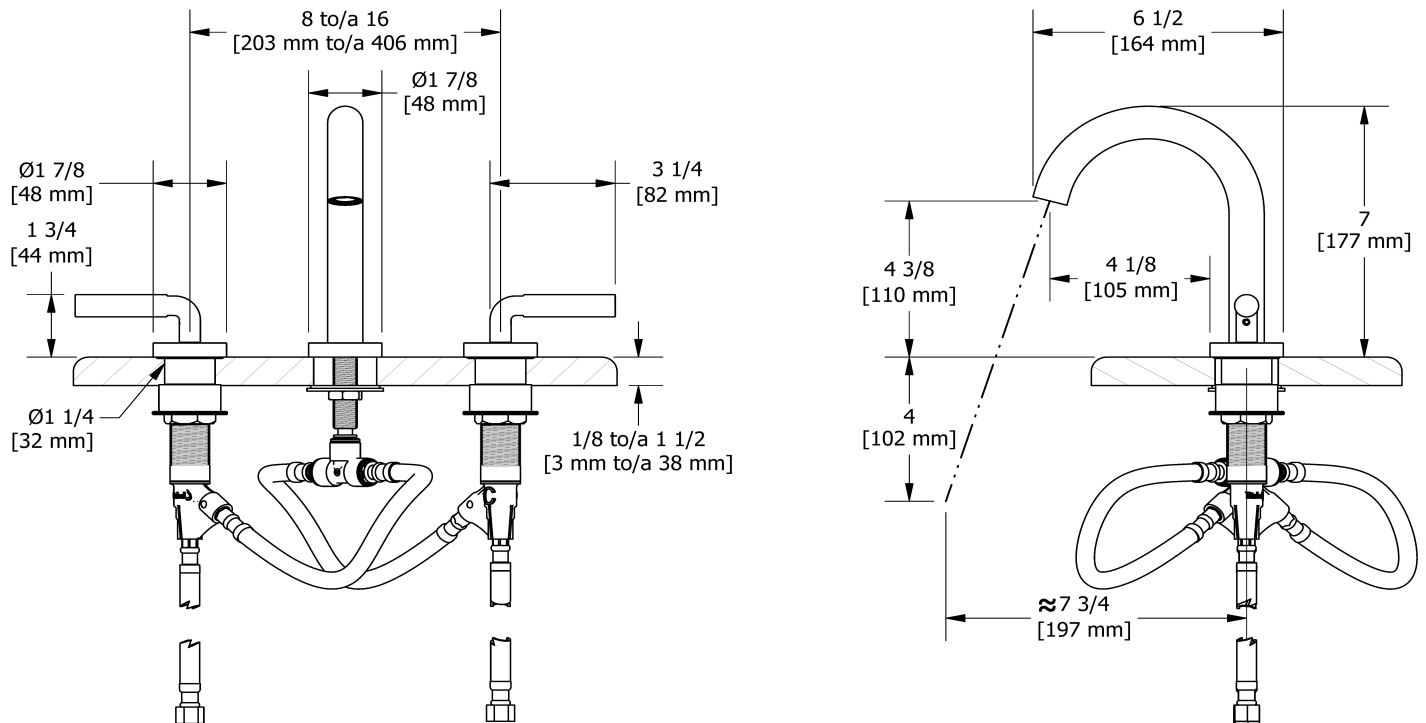

Certifications

- CSA B125.1
- NSF/ANSI standard 61 and 372
- ASME A112.18.1
- CMR248 Approval
- ADA