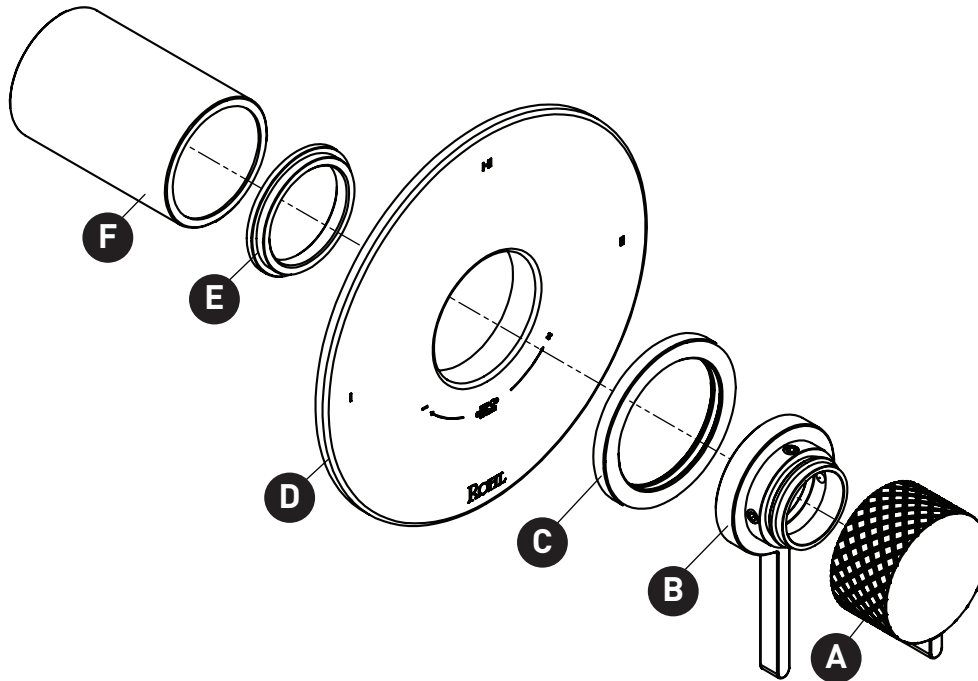

## ILLUSTRATED PARTS

### TTE23W1

Tenerife™ 1/2" Therm & Pressure Balance Trim With 3 Functions

ID	Kit Number	Finish
A	R9404757*	See below
B	R9404760*	See below
C	R9404756*	See below
D	R94045502*	See below
E	R9404555	N/A
F	R9404560	N/A