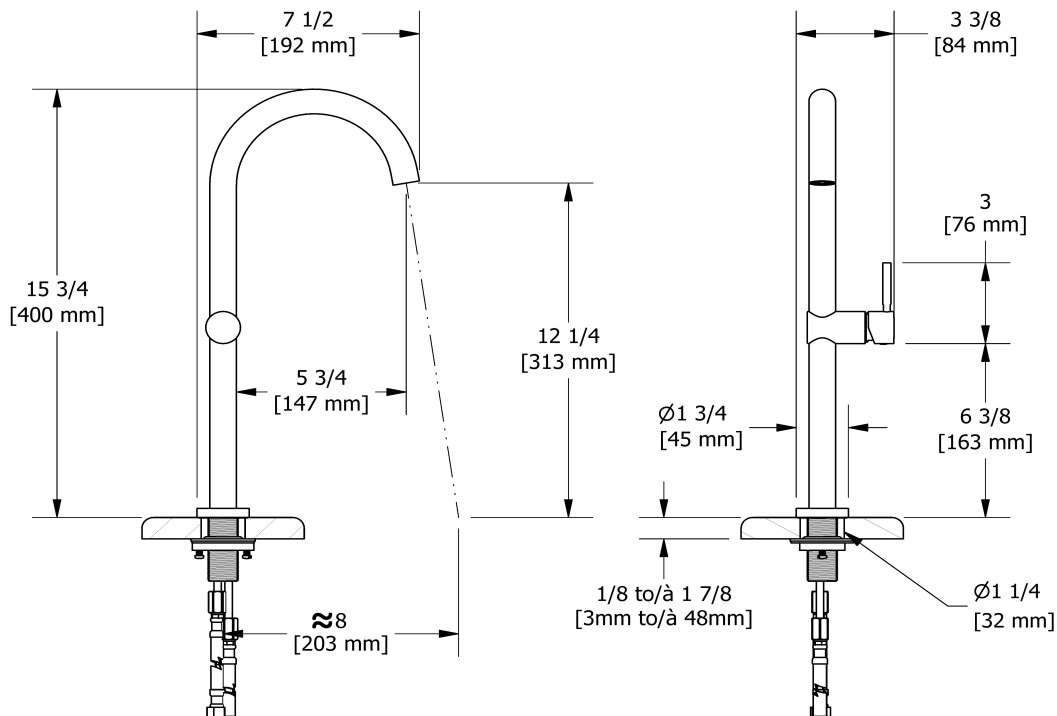

Specifications

Descriptions

- 3/8" speedway compression
- Ceramic cartridge
- No drain

Available colors

- C : Chrome

Available flows

- 5.7 L/min, 1.5 gpm (US) 60psi *
- 1.9 L/min, 0.5 gpm (US) 60psi (**RL01-05**)
- 3.7 L/min, 1 gpm (US) 60psi (**RL01-10**)

EPA certification applicable to the indicated model only

Certifications

- CSA B125.1
- ASME A112.18.1
- ADA

Single hole lavatory faucet
RL01

Sizes, models and finishes may differ from those presented.

Warranty