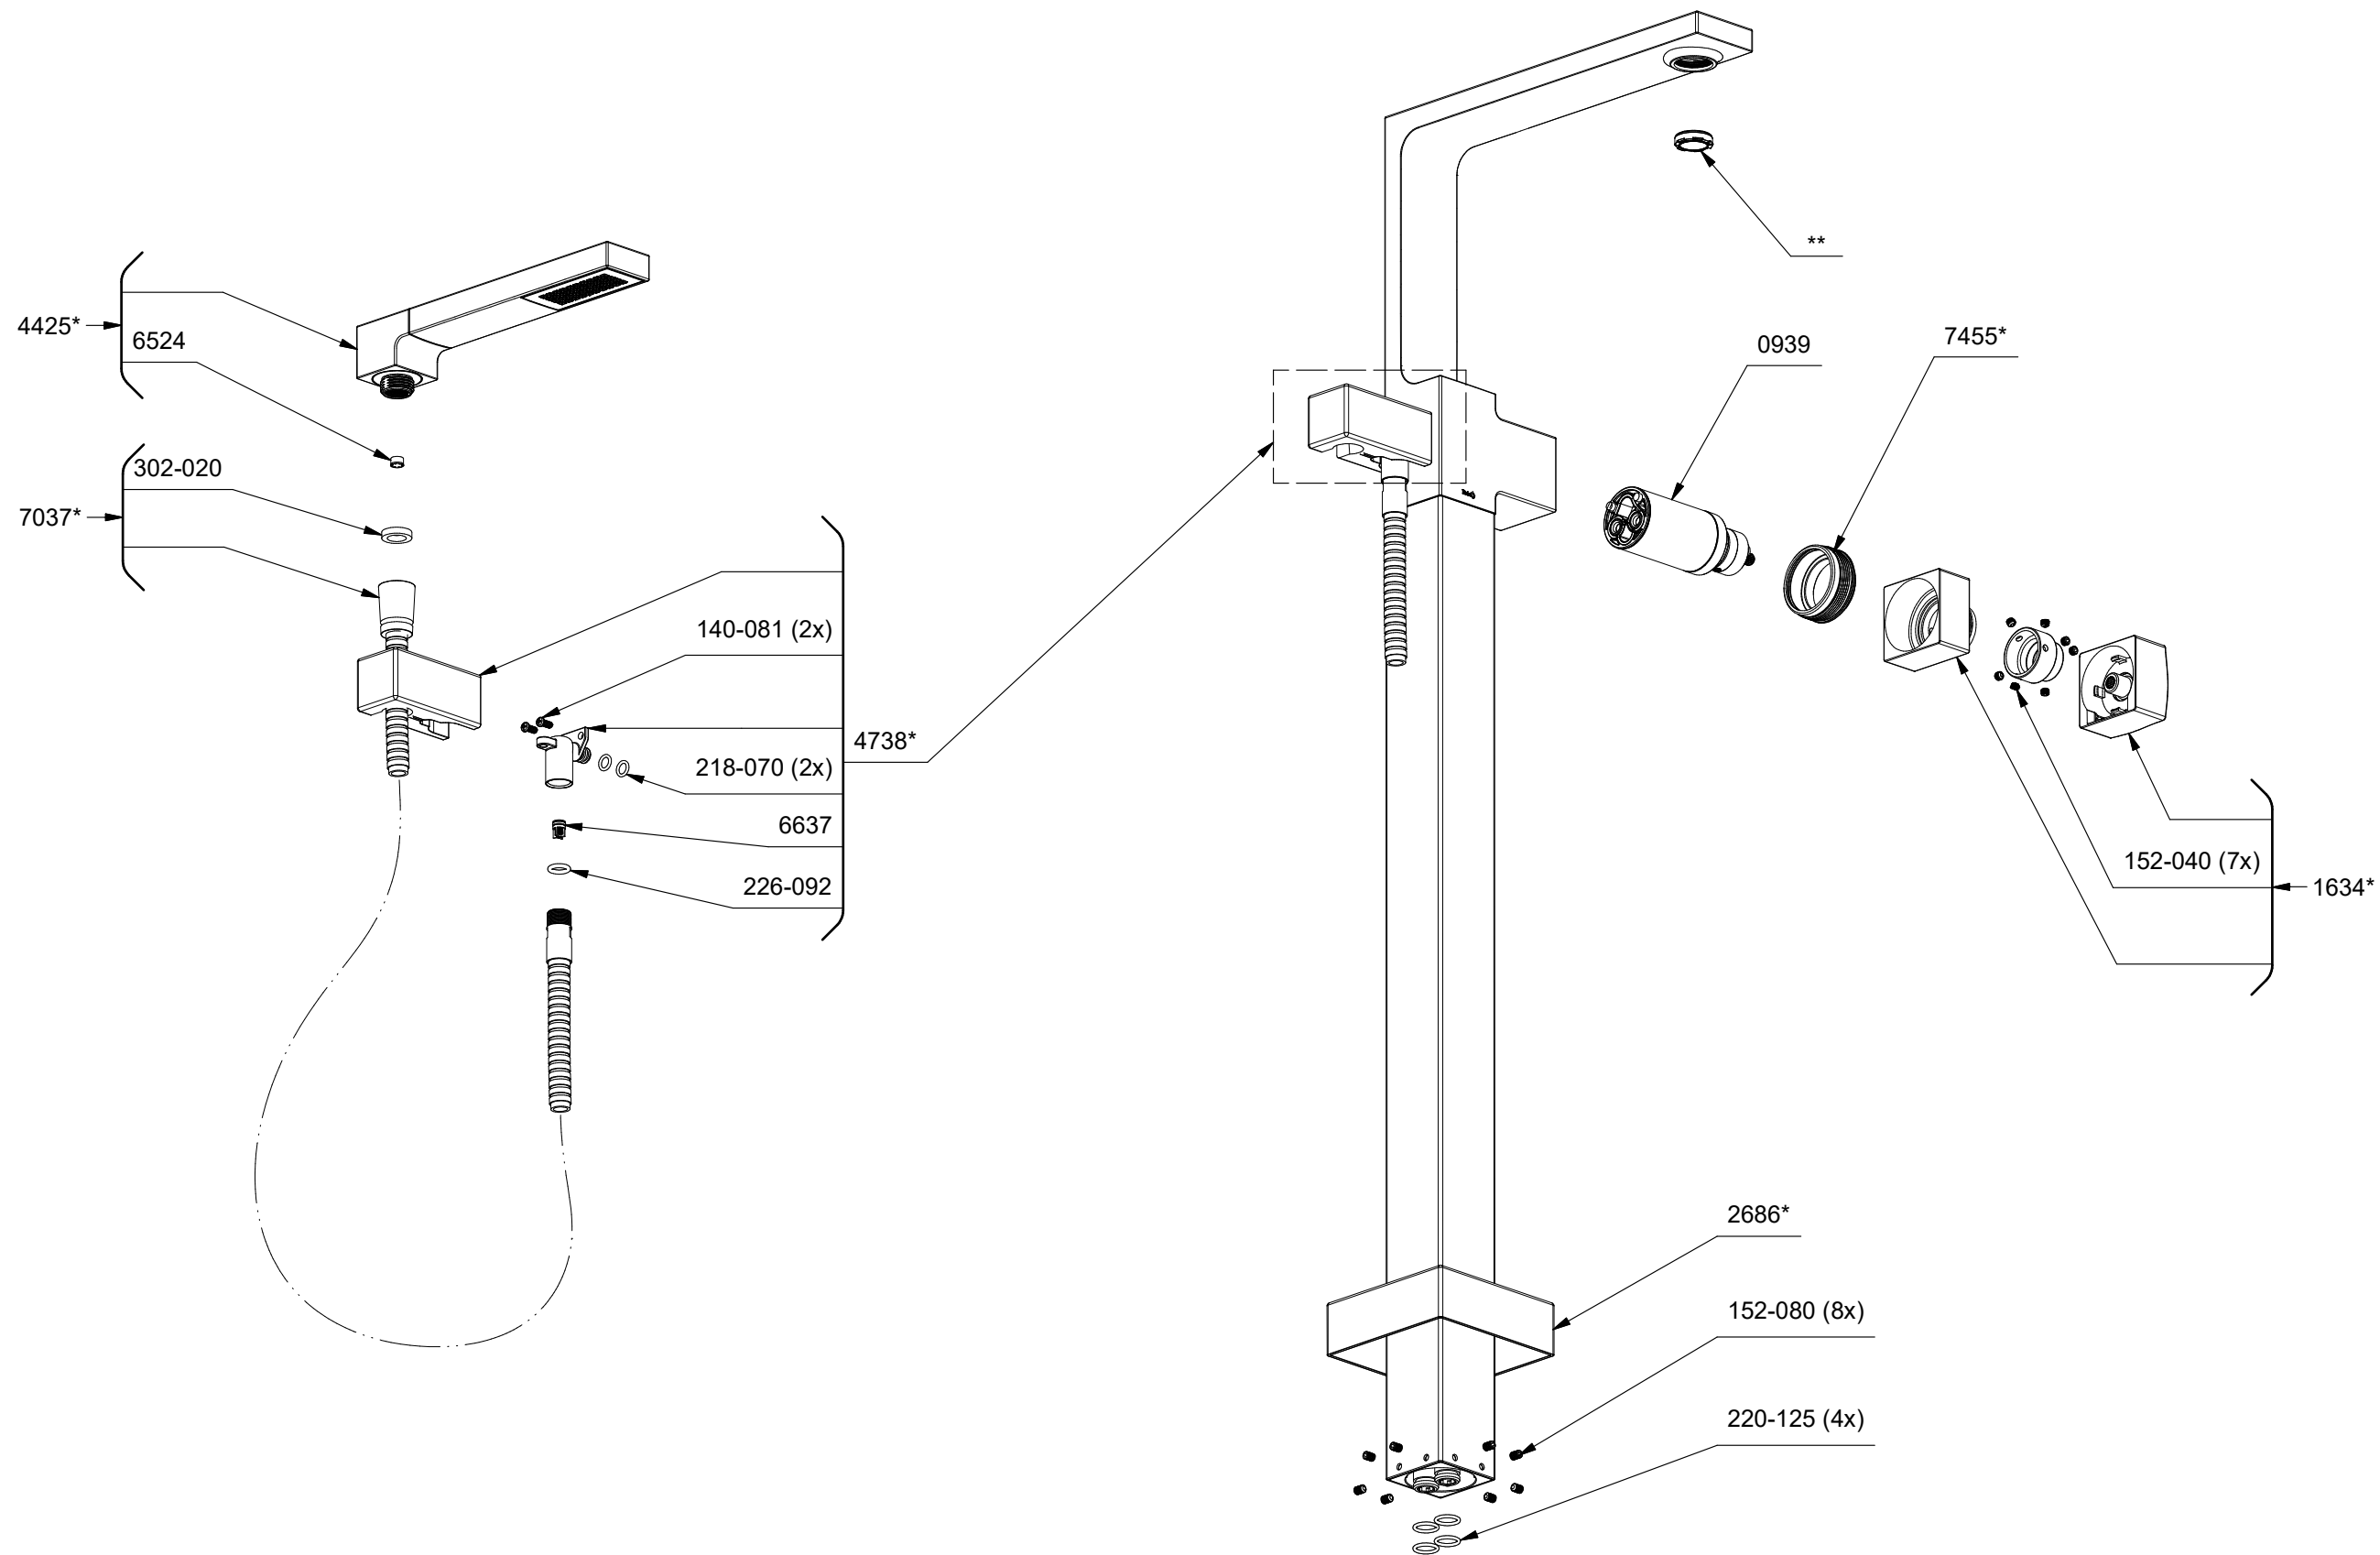

TRF39

Reflet

2-way Type T coaxial floor-mount tub filler with hand shower trim

*Les dimensions, les modèles et les finis présentés peuvent différer. / Sizes, models and finishes may differ from those presented.

***Finish determined by Suffix**

Finish	Description
C	Chrome
BN	Brushed Nickel
BG	Brushed Gold
BC	Brushed Chrome

****Aerator Kit (Include tool) :**

S6-676 (Full flow)

TOOL :

505-025 (Allen key 2.5mm)