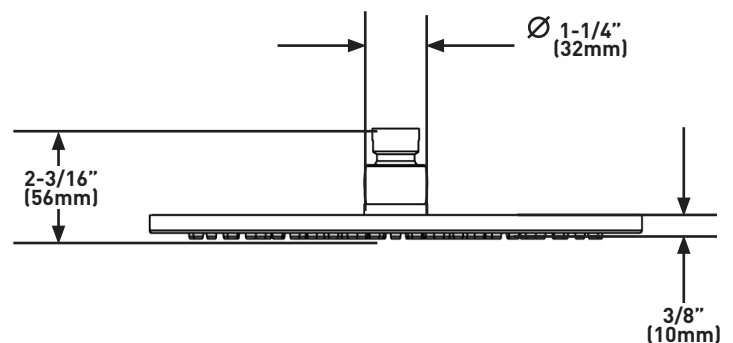

For warranty or additional information, contact:

US Customers

U.S.A.
houseofrohl.com/support
1-800-777-9762

QUEBEC / MARITIMES / WESTERN CANADA
QUÉBEC / MARITIMES / OUEST CANADIEN
QUEBEC / MARITIMOS / CANADA OCCIDENTAL
houseofrohl.ca/support
1-866-473-8442

Canadian Customers

ONTARIO
houseofrohl.ca/support
1-800-287-5354