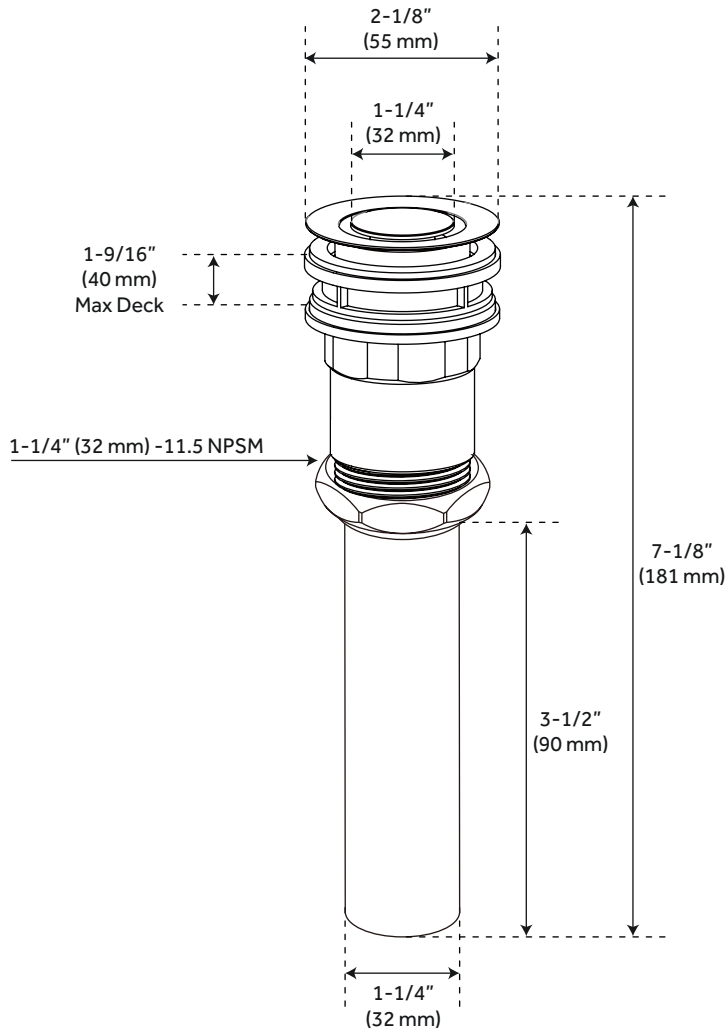

SINK DRAIN

POP DOWN BATHROOM SINK DRAIN

SKU: 949168, 947925

FEATURES

- Material: Brass
- Overflow Hole: Yes
- Length: 2-1/8"
- Width: 2-1/8"
- Height: 7-1/8"
- Fits Drain Hole Size: 1-1/2"
- Easy to clean.
- Suitable for overflow or non-overflow application.
- Drain stopper is flush with sink while in the open position and recessed when closed.

CODES/STANDARDS

cUPC
ASME A112.18.2/CSA B125.2

SIGNATURE HARDWARE LIFETIME WARRANTY

See website for warranty information

All dimensions and specifications are nominal and may vary. Use actual products for accuracy in critical situations.