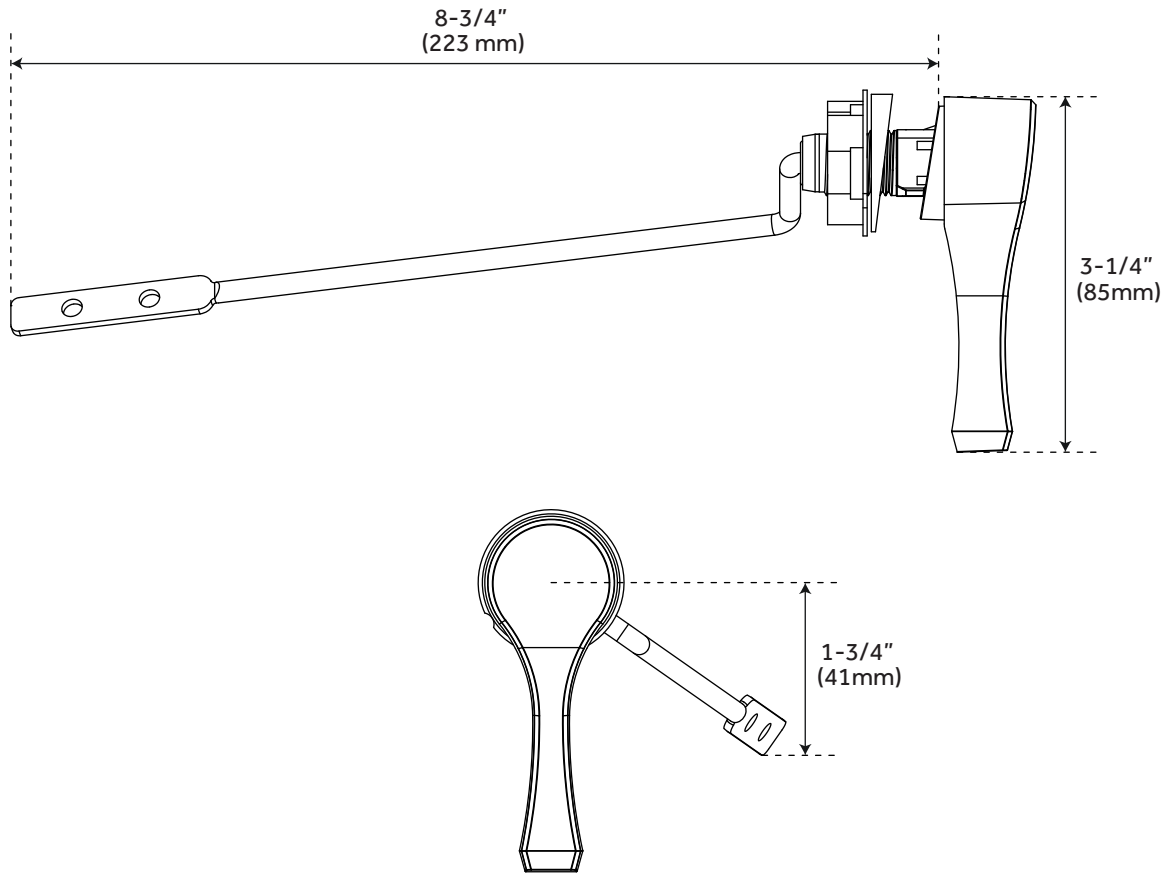

CARRAWAY

TOILET TANK LEVER

SKU: 948033

FEATURES

Side mounted flush lever.
Handle Length: 3-1/4"
Handle Height: 1-1/4"
Trip Lever Length: 8-3/4"

SIGNATURE HARDWARE LIFETIME WARRANTY

See website for warranty information

All dimensions and specifications are nominal and may vary. Use actual products for accuracy in critical situations.

REVISED 12/06/2019
Code: SH428BN/SH428ORB/SH428PN