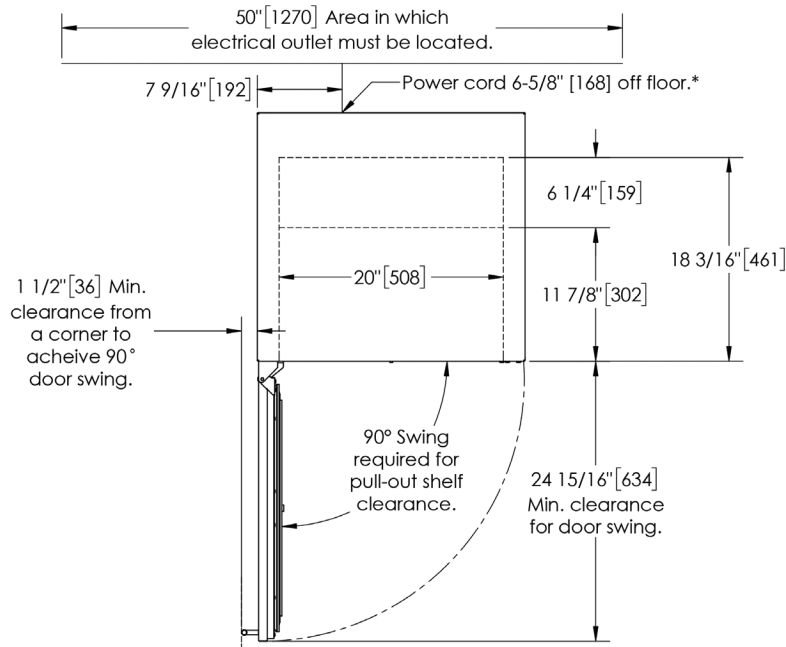

Perlick® 24" C-SERIES Refrigerator

*- Leg leveler can add 3/4" [19] to these dimensions when fully extended.