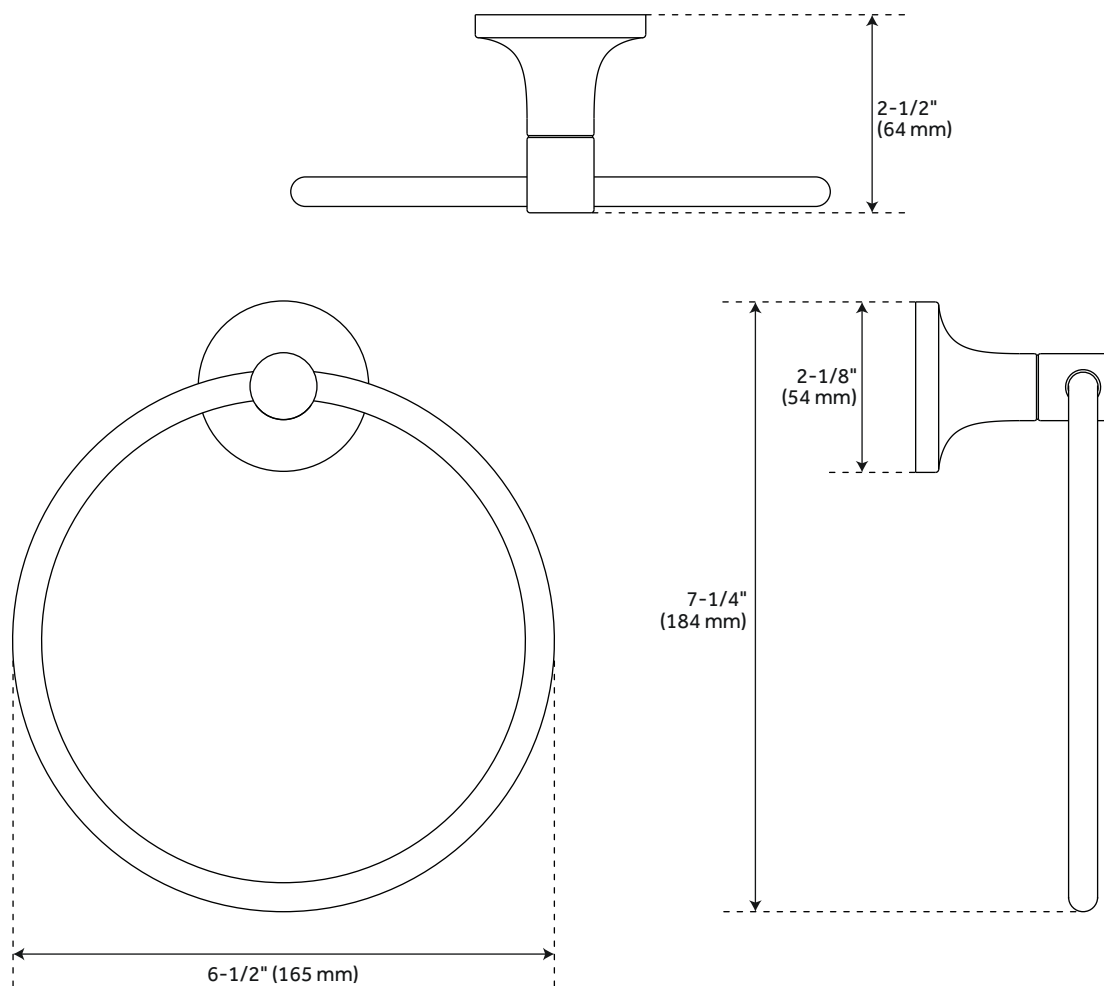

FEATURES

- Length: 26"
- Height: 2-1/8"
- Depth: 3-1/8"
- Base Plate Diameter: 2-1/8"
- Centers: 24"

PRODUCT IMAGE

All dimensions and specifications are nominal and may vary. Use actual products for accuracy in critical situations.

PAGE 3
Code: SHLZ24TB

LENTZ

TOILET PAPER HOLDER

SKU: 951359

FEATURES

- Length: 9-3/4"
- Height: 2-1/8"
- Depth: 3-1/8"
- Base Plate Diameter: 2-1/8"
- Centers: 8"

PRODUCT IMAGE

All dimensions and specifications are nominal and may vary. Use actual products for accuracy in critical situations.

PAGE 4
Code: SHLZTH

LENTZ

TOWEL RING

SKU: 951359

FEATURES

Length: $6\frac{1}{2}$ "

Height: $7\frac{1}{4}$ "

Depth: $2\frac{1}{2}$ "

Base Plate Diameter: $2\frac{1}{8}$ "

PRODUCT IMAGE

All dimensions and specifications are nominal and may vary. Use actual products for accuracy in critical situations.

PAGE 5
Code: SHLZTR