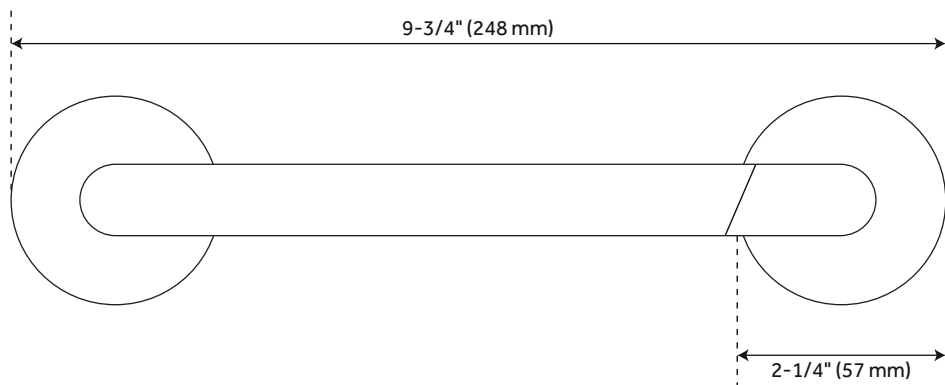

Base Plate Diameter: 2-1/8"

PRODUCT IMAGE

All dimensions and specifications are nominal and may vary. Use actual products for accuracy in critical situations.

PAGE 2
Code: SHLZRH

LENTZ

TOWEL BAR

SKU: 951359

FEATURES

- Length: 26"
- Height: 2-1/8"
- Depth: 3-1/8"
- Base Plate Diameter: 2-1/8"
- Centers: 24"

PRODUCT IMAGE

All dimensions and specifications are nominal and may vary. Use actual products for accuracy in critical situations.

PAGE 3
Code: SHLZ24TB

LENTZ

TOILET PAPER HOLDER

SKU: 951359

FEATURES

- Length: 9-3/4"
- Height: 2-1/8"
- Depth: 3-1/8"
- Base Plate Diameter: 2-1/8"
- Centers: 8"

PRODUCT IMAGE

All dimensions and specifications are nominal and may vary. Use actual products for accuracy in critical situations.

PAGE 4
Code: SHLZTH

LENTZ

TOWEL RING

SKU: 951359

FEATURES

Length: $6\frac{1}{2}$ "

Height: $7\frac{1}{4}$ "

Depth: $2\frac{1}{2}$ "