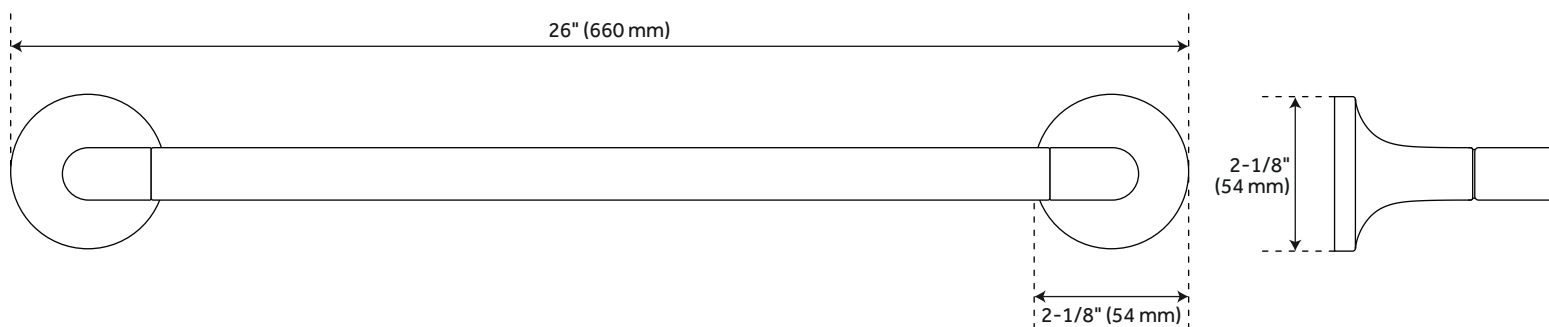

REVISED 03/26/2021

LENTZ

ROBE HOOK

SKU: 951359

FEATURES

Length: 2-1/8"

Height: 2-1/8"

Depth: 2-1/2"

Base Plate Diameter: 2-1/8"

PRODUCT IMAGE

All dimensions and specifications are nominal and may vary. Use actual products for accuracy in critical situations.

PAGE 2
Code: SHLZRH

LENTZ

TOWEL BAR

SKU: 951359

FEATURES

- Length: 26"
- Height: 2-1/8"
- Depth: 3-1/8"
- Base Plate Diameter: 2-1/8"
- Centers: 24"

PRODUCT IMAGE

All dimensions and specifications are nominal and may vary. Use actual products for accuracy in critical situations.

PAGE 3
Code: SHLZ24TB

LENTZ

TOILET PAPER HOLDER

SKU: 951359

FEATURES

- Length: 9-3/4"
- Height: 2-1/8"
- Depth: 3-1/8"
- Base Plate Diameter: 2-1/8"
- Centers: 8"

PRODUCT IMAGE

All dimensions and specifications are nominal and may vary. Use actual products for accuracy in critical situations.