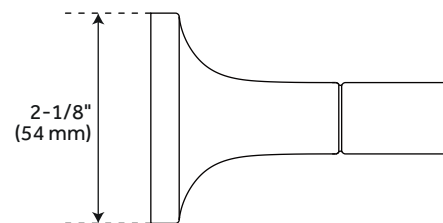

Base Plate Diameter: 2-1/8"

PRODUCT IMAGE

All dimensions and specifications are nominal and may vary. Use actual products for accuracy in critical situations.

PAGE 2
Code: SHLZRH

LENTZ

TOWEL BAR

SKU: 951359

FEATURES

- Length: 26"
- Height: 2-1/8"
- Depth: 3-1/8"
- Base Plate Diameter: 2-1/8"
- Centers: 24"

PRODUCT IMAGE

All dimensions and specifications are nominal and may vary. Use actual products for accuracy in critical situations.

PAGE 3
Code: SHLZ24TB

LENTZ

TOILET PAPER HOLDER

SKU: 951359

FEATURES

- Length: 9-3/4"
- Height: 2-1/8"
- Depth: 3-1/8"
- Base Plate Diameter: 2-1/8"
- Centers: 8"

PRODUCT IMAGE

All dimensions and specifications are nominal and may vary. Use actual products for accuracy in critical situations.

PAGE 4
Code: SHLZTH

LENTZ

TOWEL RING

SKU: 951359

FEATURES

Length: $6\frac{1}{2}$ "

Height: $7\frac{1}{4}$ "

Depth: $2\frac{1}{2}$ "