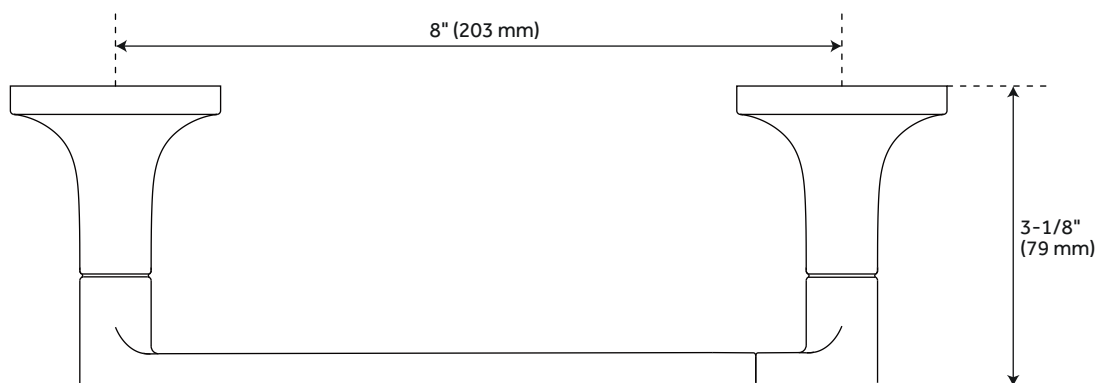

FEATURES

- Length: 26"
- Height: 2-1/8"
- Depth: 3-1/8"
- Base Plate Diameter: 2-1/8"
- Centers: 24"

PRODUCT IMAGE

All dimensions and specifications are nominal and may vary. Use actual products for accuracy in critical situations.

PAGE 3
Code: SHLZ24TB

LENTZ

TOILET PAPER HOLDER

SKU: 951359

FEATURES

- Length: 9-3/4"
- Height: 2-1/8"
- Depth: 3-1/8"
- Base Plate Diameter: 2-1/8"
- Centers: 8"

PRODUCT IMAGE

All dimensions and specifications are nominal and may vary. Use actual products for accuracy in critical situations.

PAGE 4
Code: SHLZTH

LENTZ

TOWEL RING

SKU: 951359

FEATURES

Length: $6\frac{1}{2}$ "

Height: $7\frac{1}{4}$ "

Depth: $2\frac{1}{2}$ "

Base Plate Diameter: $2\frac{1}{8}$ "

PRODUCT IMAGE

All dimensions and specifications are nominal and may vary. Use actual products for accuracy in critical situations.

PAGE 5
Code: SHLZTR