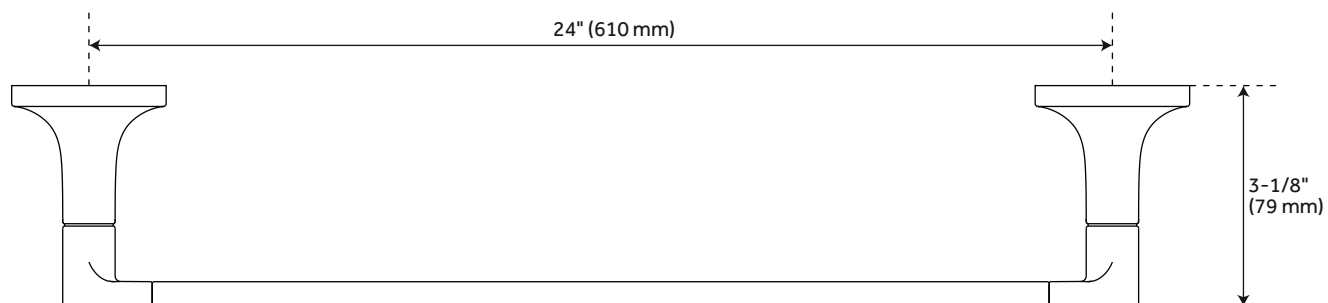

Base Plate Diameter: 2-1/8"

PRODUCT IMAGE

All dimensions and specifications are nominal and may vary. Use actual products for accuracy in critical situations.

PAGE 2
Code: SHLZRH

LENTZ

TOWEL BAR

SKU: 951359

FEATURES

- Length: 26"
- Height: 2-1/8"
- Depth: 3-1/8"
- Base Plate Diameter: 2-1/8"
- Centers: 24"

PRODUCT IMAGE

All dimensions and specifications are nominal and may vary. Use actual products for accuracy in critical situations.

PAGE 3
Code: SHLZ24TB

LENTZ

TOILET PAPER HOLDER

SKU: 951359

FEATURES

- Length: 9-3/4"
- Height: 2-1/8"
- Depth: 3-1/8"
- Base Plate Diameter: 2-1/8"
- Centers: 8"

PRODUCT IMAGE

All dimensions and specifications are nominal and may vary. Use actual products for accuracy in critical situations.

Base Plate Diameter: $2\frac{1}{8}$ "

PRODUCT IMAGE

All dimensions and specifications are nominal and may vary. Use actual products for accuracy in critical situations.

PAGE 5
Code: SHLZTR