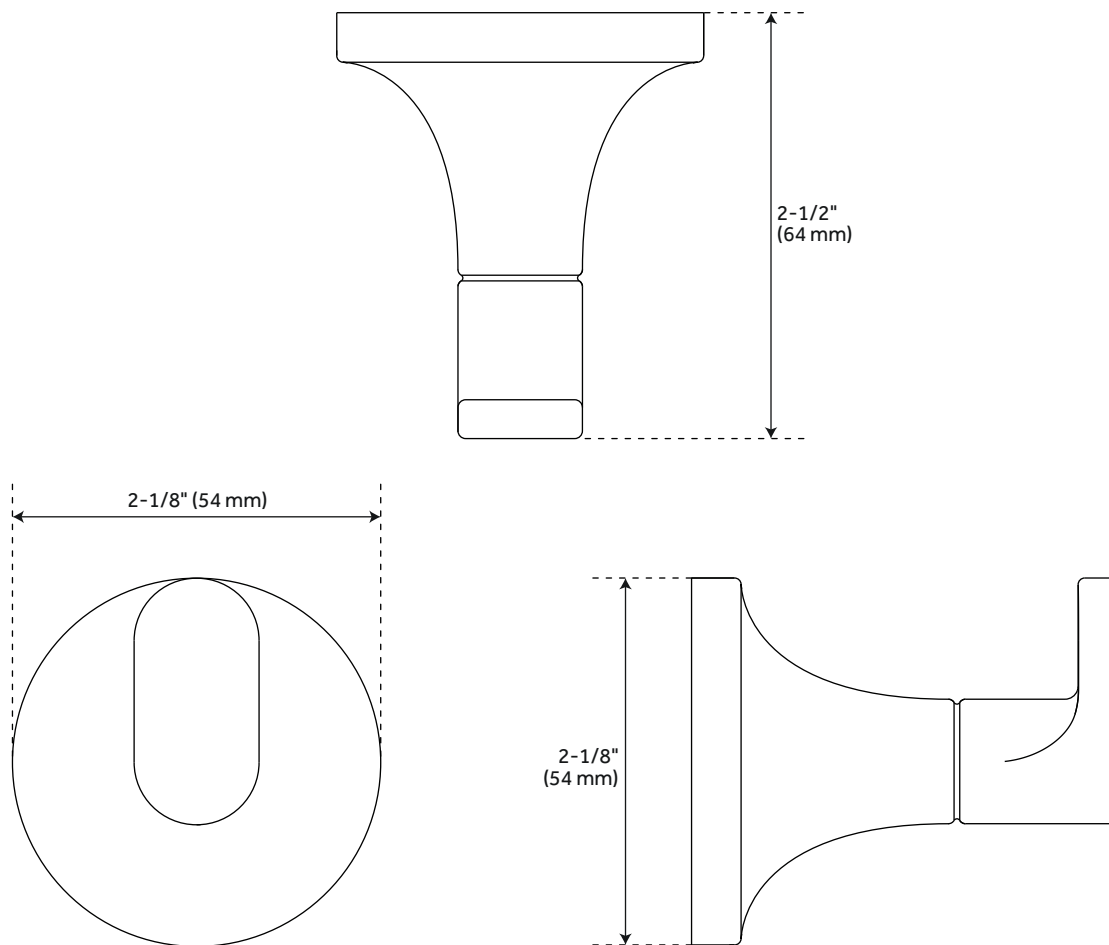

LENTZ

ROBE HOOK

SKU: 951359

FEATURES

Length: 2-1/8"

Height: 2-1/8"

Depth: 2-1/2"

Base Plate Diameter: 2-1/8"