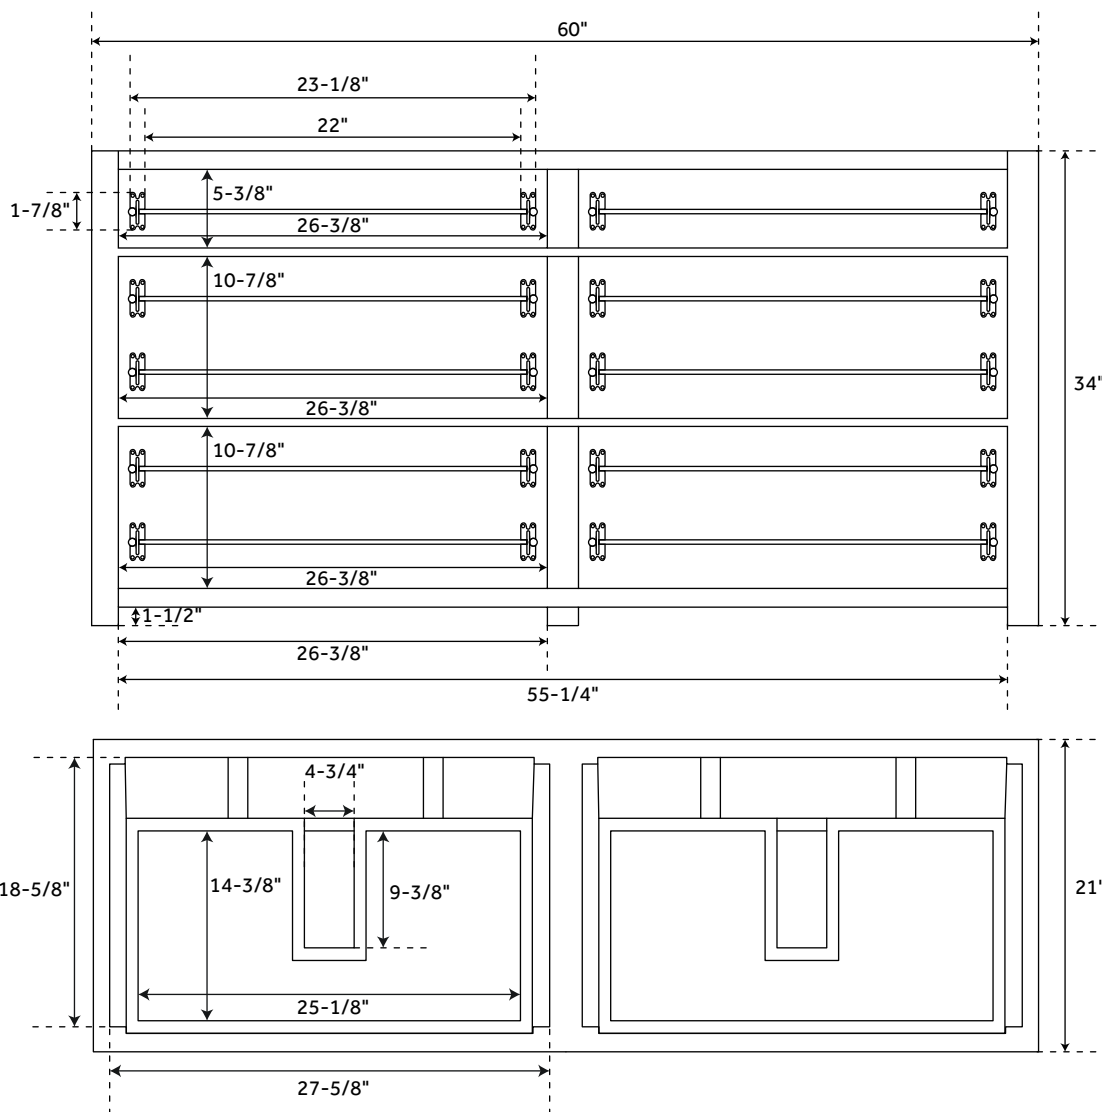

60" MAYSVILLE

GREY WASHED VANITY

SKU: 450612

FEATURES

Material: Wood
Installation Type: Freestanding
Number of Basins: 2
Number of Drawers: 4
Features: Soft-Close Drawers
Assembly Required: No
Dovetail Drawers: Yes
Faucet Included: No
Vanity Top Included: Optional
Mirror Included: Optional

CONTENTS

60" VANITY PAGE 2

REVISED 03/25/2020

60" MAYSVILLE

GREY WASHED VANITY

SKU: 450612

FEATURES

Width: 60"
Depth: 21"
Height: 34"

PRODUCT IMAGE

All dimensions and specifications are nominal and may vary. Use actual products for accuracy in critical situations.

PAGE 2