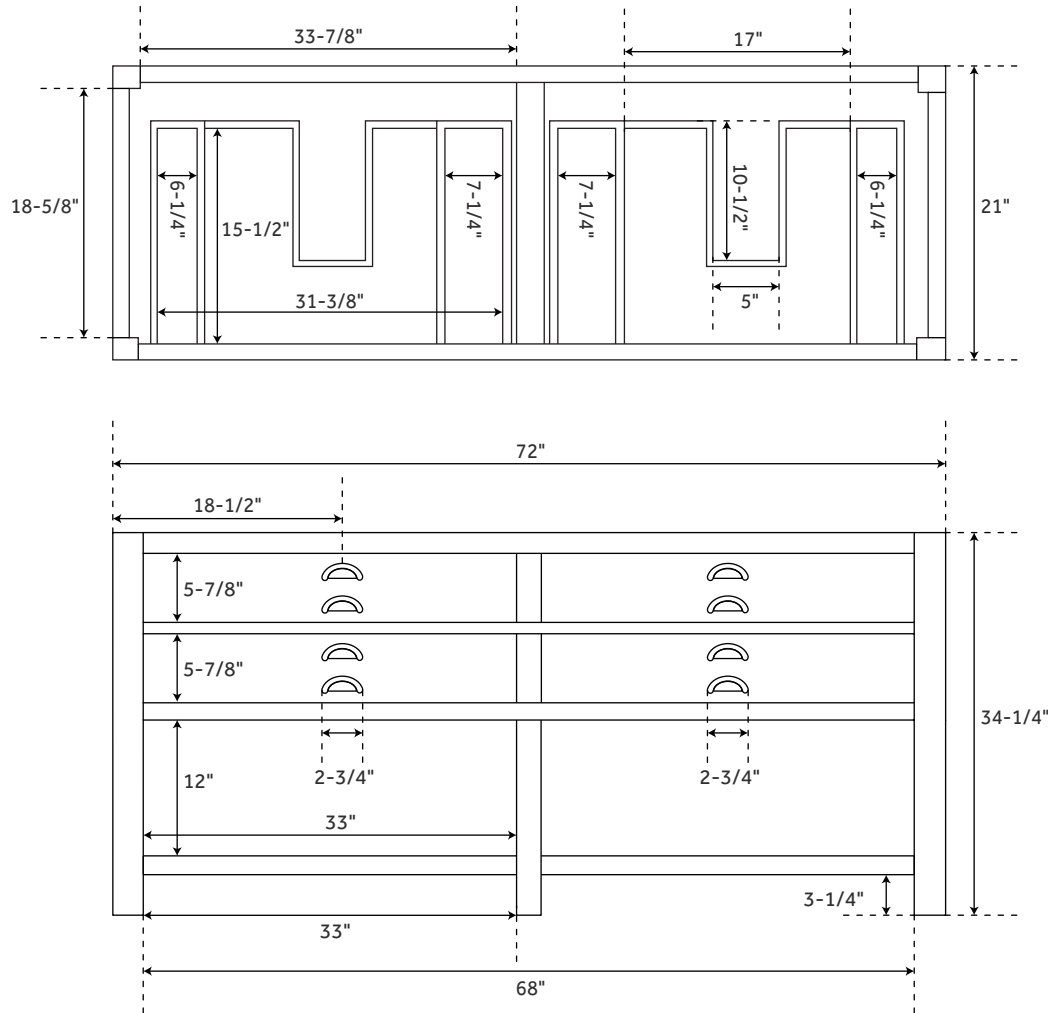

## FEATURES

Product Finish: Brown  
Material: Wood  
Installation Type: Freestanding  
Number Of Basins: 2  
Number Of Drawers: 4  
Features: Matching Mirror, Soft-close Hinges  
Assembly Required: No  
Built-in Adjusters: Yes

## CONTENTS

72" VANITY ..... PAGE 2

REVISED 04/10/2020

### FEATURES

Width: 72"

Depth: 21"

Height: 34-1/4"