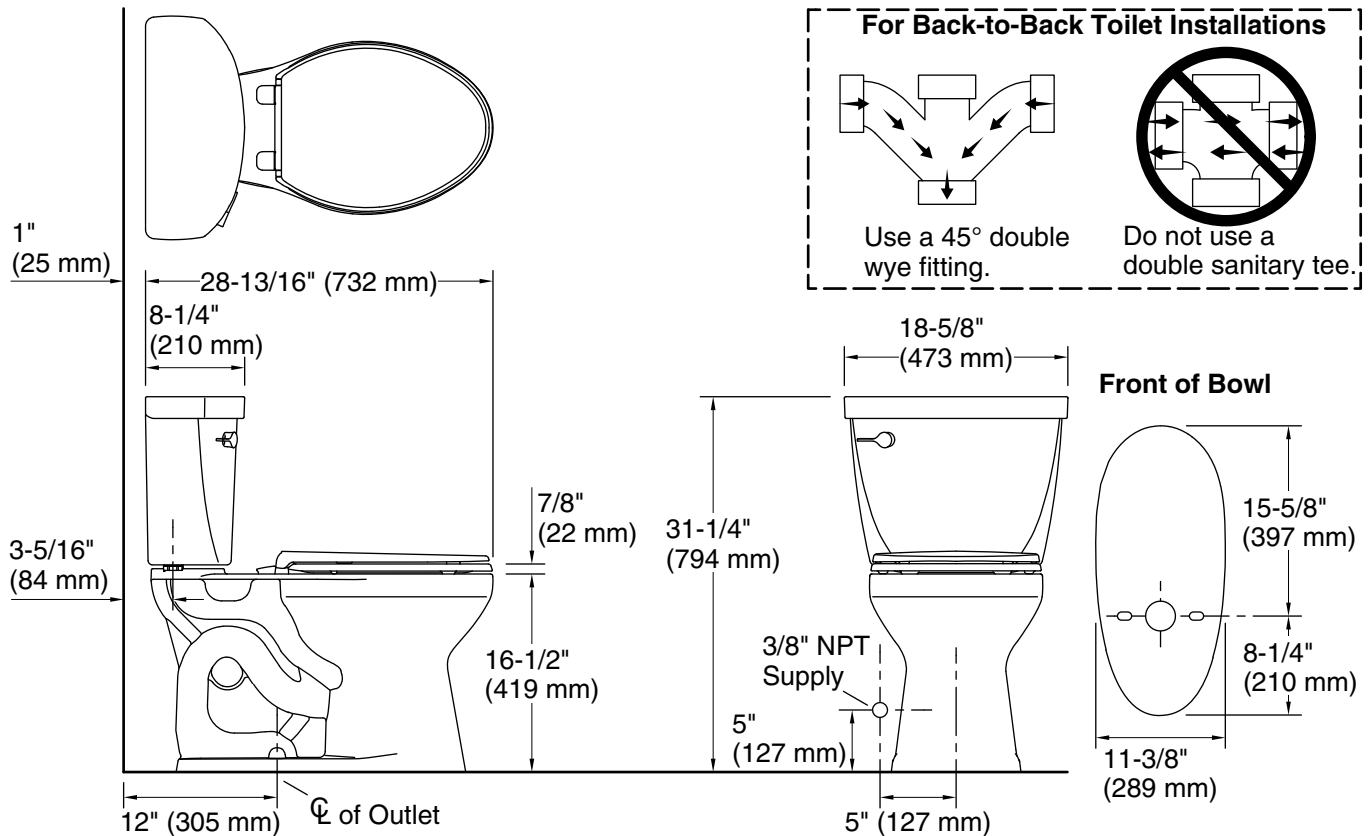

Cimarron® Comfort Height®

Two-piece elongated 1.6 gpf chair-height toilet
K-31620

Features

- Two-piece design.
- Elongated bowl offers added room and comfort.
- Comfort Height® feature offers chair-height seating that makes sitting down and standing up easier for most adults.
- 1.6 gpf (6.0 lpf).
- Left-hand Polished Chrome trip lever.
- 2-1/8" (54 mm) fully glazed trapway.
- Revolution 360® flushing technology generates a forceful swirling motion to keep the bowl clean longer.
- Sanitary guard where bowl and tank meet for ease of cleaning.
- CleanCoat™ surface treatment inhibits the growth of water scale and mineral stains for improved ease of cleaning.
- Coordinates with other products in the Cimarron collection.

Installation

- Standard 12" (305 mm) rough-in.
- Seat and supply line sold separately.

Recommended Products/Accessories

- K-4636 Cachet® Quiet-Close™ Elongated Toilet Seat
- K-4108 C³®-230 Elongated bidet toilet seat
- K-5420 Low-Profile Bolt Caps
- K-25986-L Left-hand trip lever

See website for detailed warranty information.

Available Colors/Finishes

Color tiles intended for reference only.

Color	Code	Description
	0	White
	96	Biscuit
	95	Ice™ Grey
	7	Black Black™

KOHLER®

Cimarron® Comfort Height® Two-piece elongated 1.6 gpf chair-height toilet K-31620

Technical Information

All product dimensions are nominal.

Toilet type:	Floor-mount
Waste Outlet:	Floor
Bowl shape:	Elongated
Flush type:	Revolution 360®
Trap passageway:	2-1/8" (54 mm)
Water Consumption	
Full:	1.6 gpf (6 lpf)
Water surface size:	10-3/8" x 8-1/8" (264 mm x 206 mm)
Rim to water surface:	6-5/8" (168 mm)
Rough-in:	12" (305 mm)
Seat-mounting holes:	5-1/2" (140 mm)