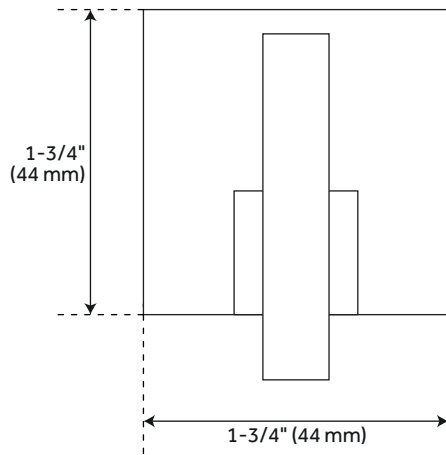

FEATURES

- Length: 1-3/4"
- Width: 2"
- Depth: 2"
- Base Plate: 1-3/4"

PRODUCT IMAGE

All dimensions and specifications are nominal and may vary. Use actual products for accuracy in critical situations.

PAGE 2