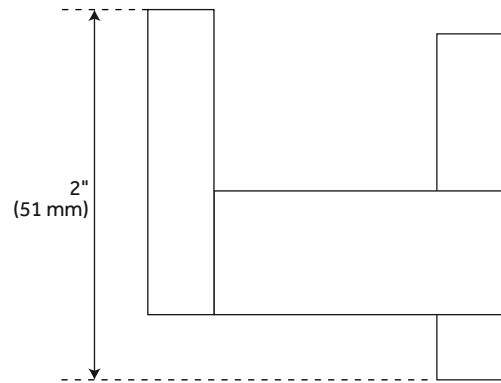

FEATURES

- Length: 1-3/4"
- Width: 2"
- Depth: 2"
- Base Plate: 1-3/4"

PRODUCT IMAGE

All dimensions and specifications are nominal and may vary. Use actual products for accuracy in critical situations.

PAGE 2