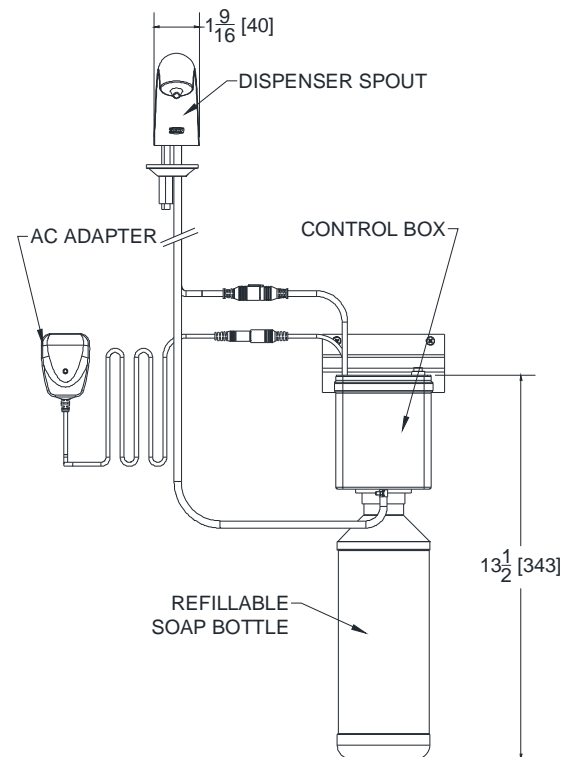

This space is for Architectural/engineering Approval