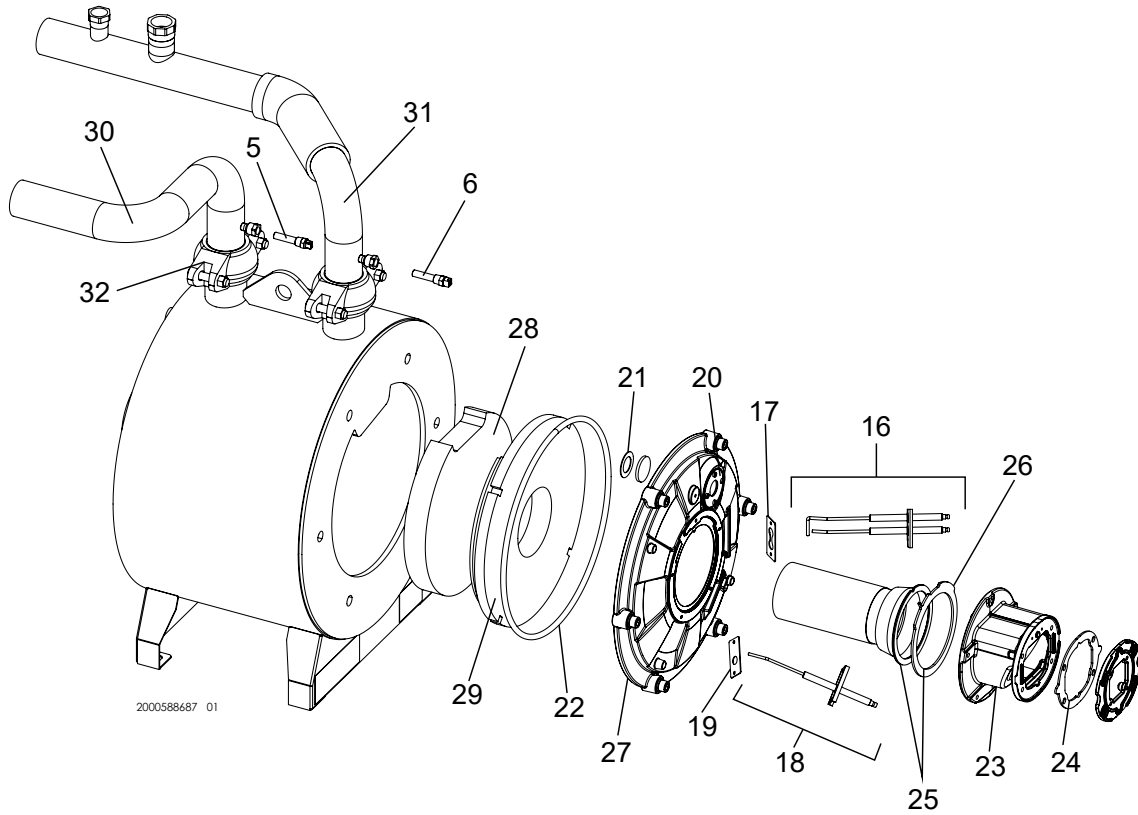

2000588687 01

ITEM NO.	PART NO.	DESCRIPTION	MODEL
HEAT EXCHANGER ASSEMBLIES			
1	100330169	HEAT EXCHANGER ASSEMBLY	AWH0400
1	100330170	HEAT EXCHANGER ASSEMBLY	AWH0500
1	100330181	HEAT EXCHANGER ASSEMBLY	AWH0650
1	100330182	HEAT EXCHANGER ASSEMBLY	AWH0800
1	100330183	HEAT EXCHANGER ASSEMBLY	AWH1000
CONTROLS			
2	100208473*	LOW VOLTAGE CONNECTION BOARD	ALL
3	100330184*	CONTROL BOARD - MAIN	AWH0400
3	100333998*	CONTROL BOARD - MAIN	AWH0500
3	100333999*	CONTROL BOARD - MAIN	AWH0650
3	100334000*	CONTROL BOARD - MAIN	AWH0800
3	100334031*	CONTROL BOARD - MAIN	AWH1000
3	100357481*	CONTROL BOARD - MAIN - HIGH ALTITUDE	AWH0400
3	100357482*	CONTROL BOARD - MAIN - HIGH ALTITUDE	AWH0500
3	100357483*	CONTROL BOARD - MAIN - HIGH ALTITUDE	AWH0650
3	100357484*	CONTROL BOARD - MAIN - HIGH ALTITUDE	AWH0800
3	100357485*	CONTROL BOARD - MAIN - HIGH ALTITUDE	AWH1000
4	100330185*	DISPLAY ASSEMBLY INTERFACE	ALL
5	100208563*	SENSOR, INLET	ALL
6	100208558*	SENSOR, OUTLET	ALL
-	100330186*	SENSOR, FLUE W/ GROMMET	ALL
7	100208381*	SWITCH, AIR PRESSURE (NO SWITCH FOR 500, 650, OR 1000 MODELS)	AWH0400 & AWH0800
8	100208242	SWITCH, POWER ON/OFF	ALL
9	100208509	PUMP RELAY	ALL
10	100340202	TRANSFORMER, 120 X 24V, 100VA, 50/60 HZ	ALL