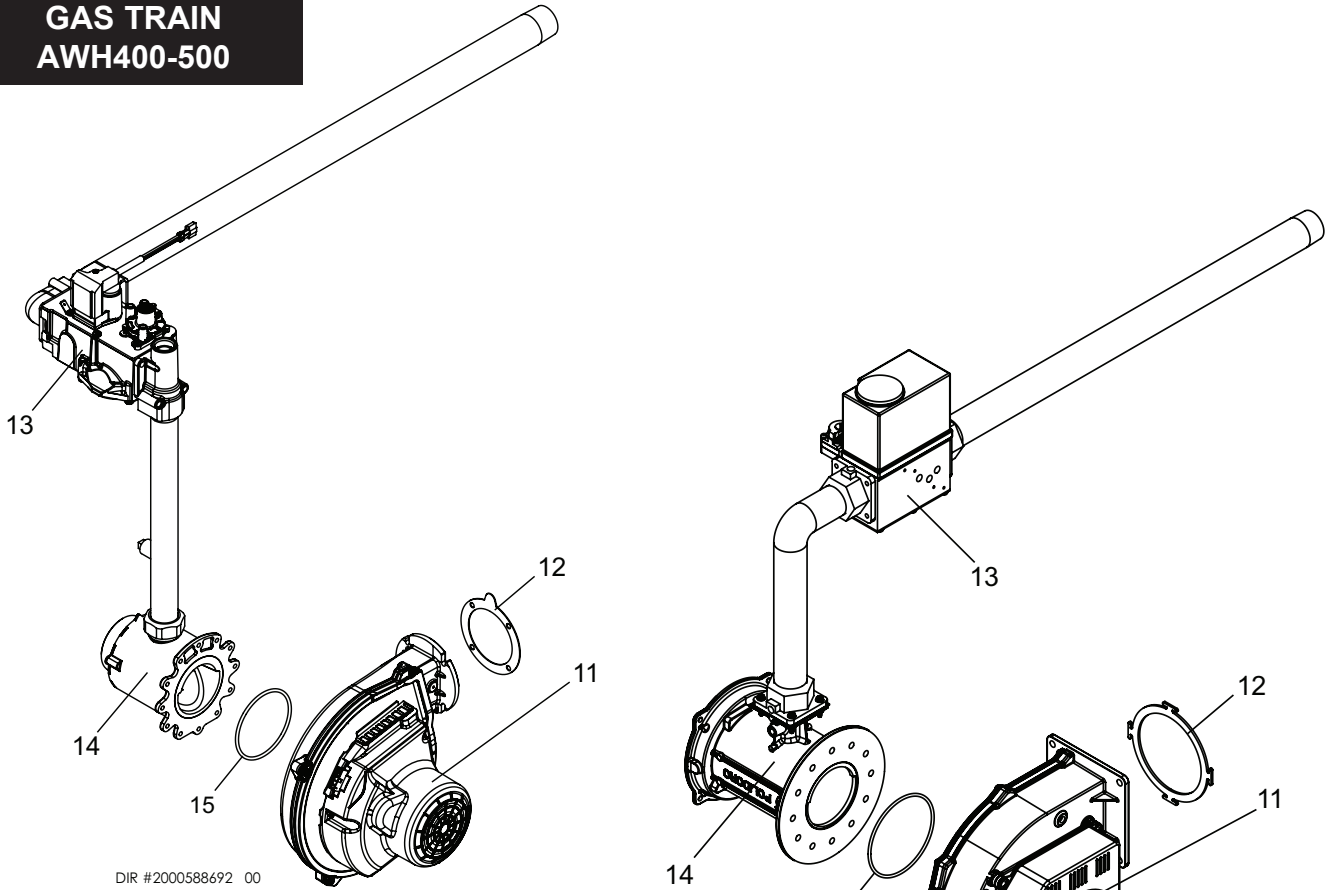

**GAS TRAIN
AWH400-500**