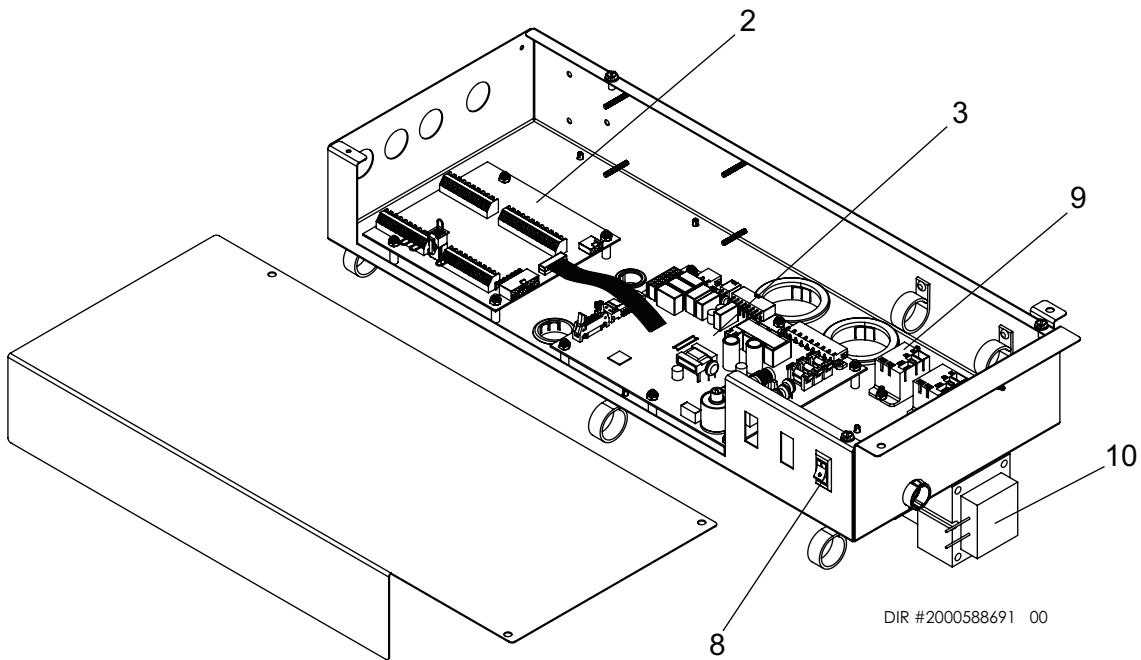

**GAS TRAIN
AWH0650-1000**

CONTROLS