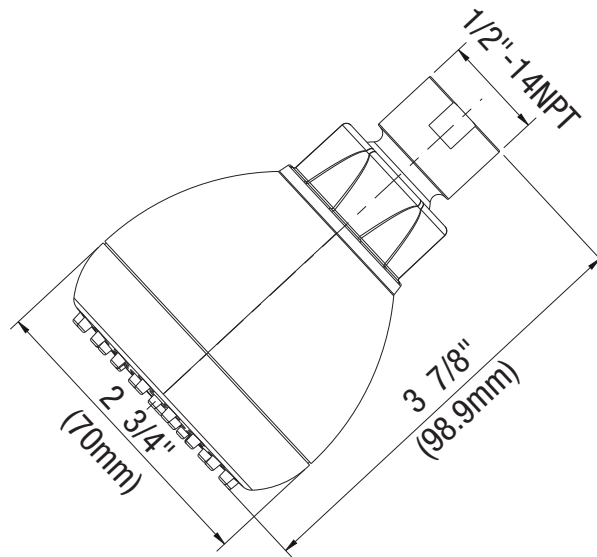

Product Specifications

* All measurements are nominal. Please verify before actual installation.

Warranty and Codes

This product comes complete with installation, operating, care and maintenance instructions. This PROFLO faucet carries a limited lifetime warranty when installed in residential applications. The warranty is five years in commercial applications. This product meets ASME: A112.18.1. Compliant with lead content requirements of US Senate Bill S.3874.