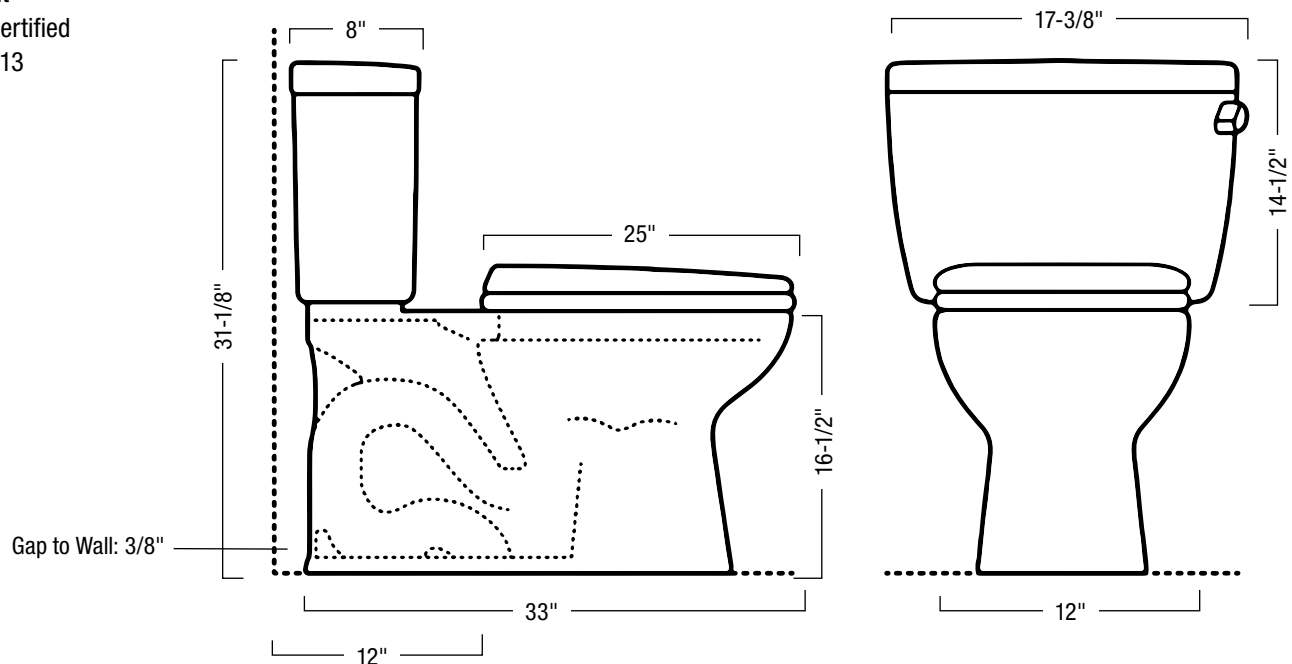

Codes and Certifications

- cUPC Listed
- ADA Compliant
- WaterSense Certified
- CSA B45.1 2013

Warranty and Codes

This product comes complete with installation, operating, care and maintenance instructions. All PROFLO fixtures carry a lifetime limited warranty on vitreous china and a 5-year limited warranty on fittings. In an effort to continually improve our products, we will make design changes from time to time. We reserve the right to ship newly designed product to fill any order unless we agree in writing to do otherwise.