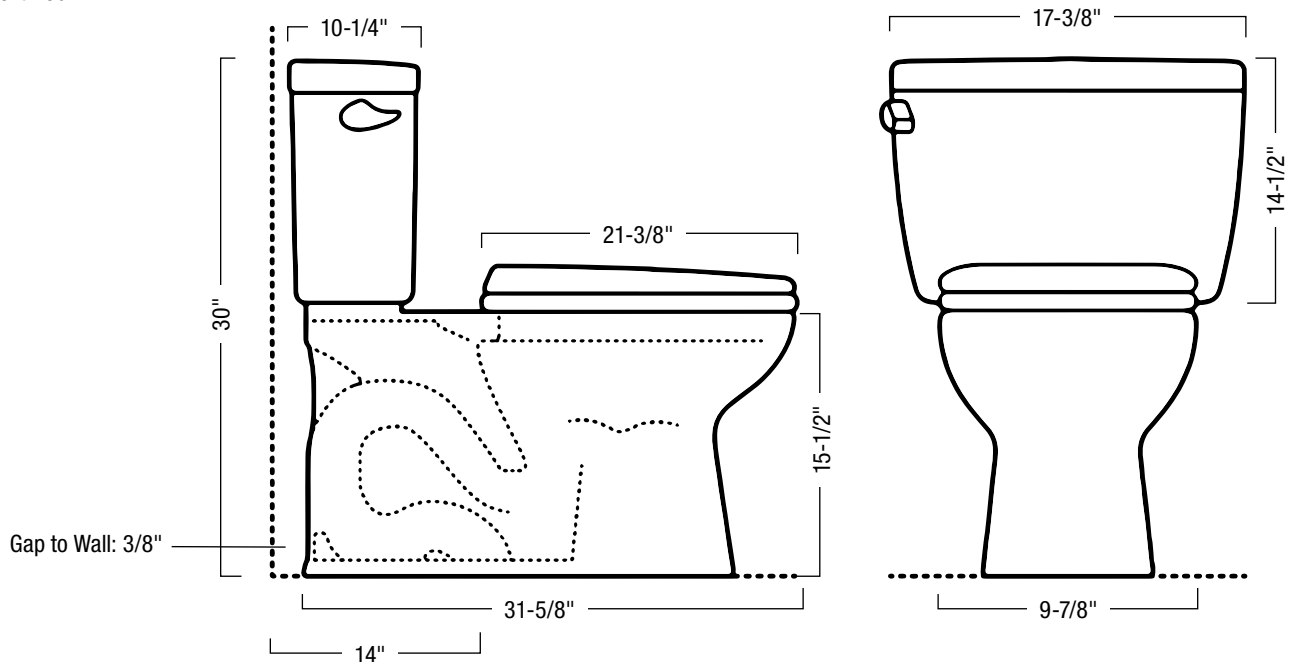

Codes and Certifications

- cUPC Listed
- WaterSense Certified
- CSA B45.1

Warranty and Codes

This product comes complete with installation, operating, care and maintenance instructions. All PROFLO fixtures carry a lifetime limited warranty on vitreous china and a 5-year limited warranty on fittings. In an effort to continually improve our products, we will make design changes from time to time. We reserve the right to ship newly designed product to fill any order unless we agree in writing to do otherwise.