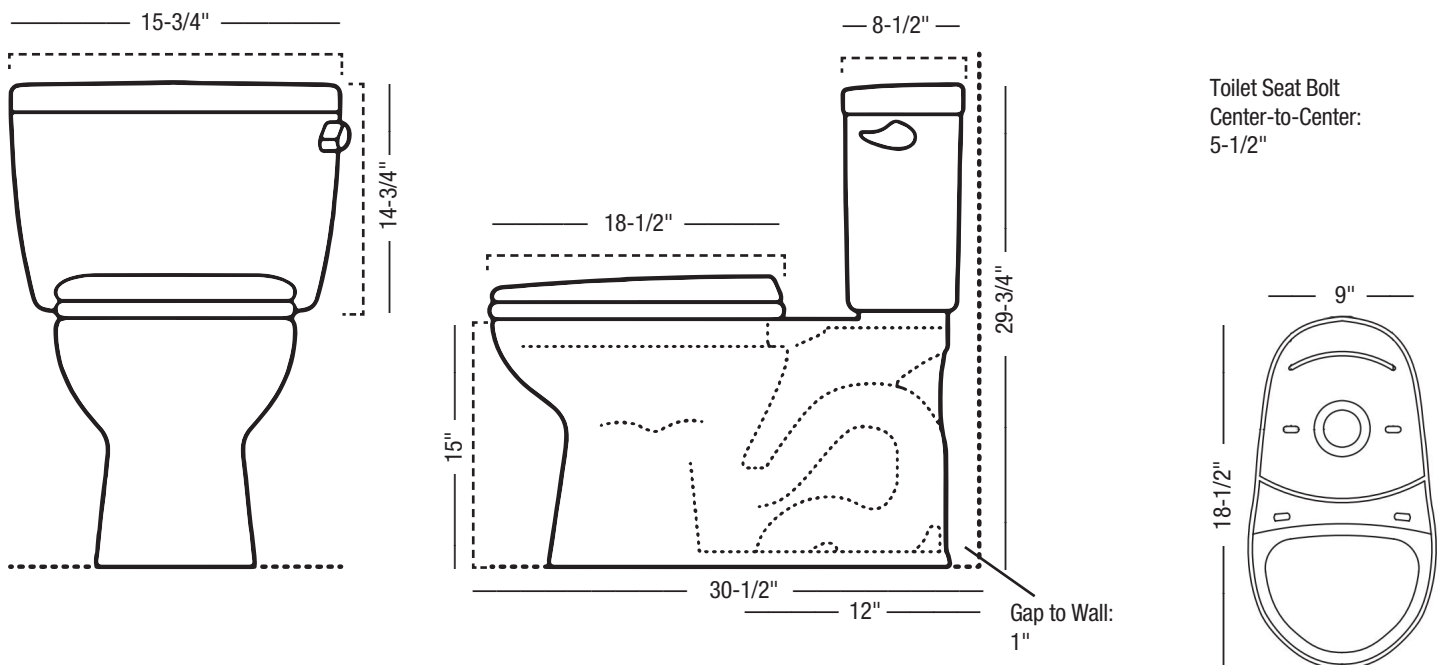

Warranty and Codes

This product comes complete with installation, operating, care and maintenance instructions. All PROFLO fixtures carry a lifetime limited warranty on vitreous china and a 5-year limited warranty on fittings. In an effort to continually improve our products, we will make design changes from time to time. We reserve the right to ship newly designed product to fill any order unless we agree in writing to do otherwise.