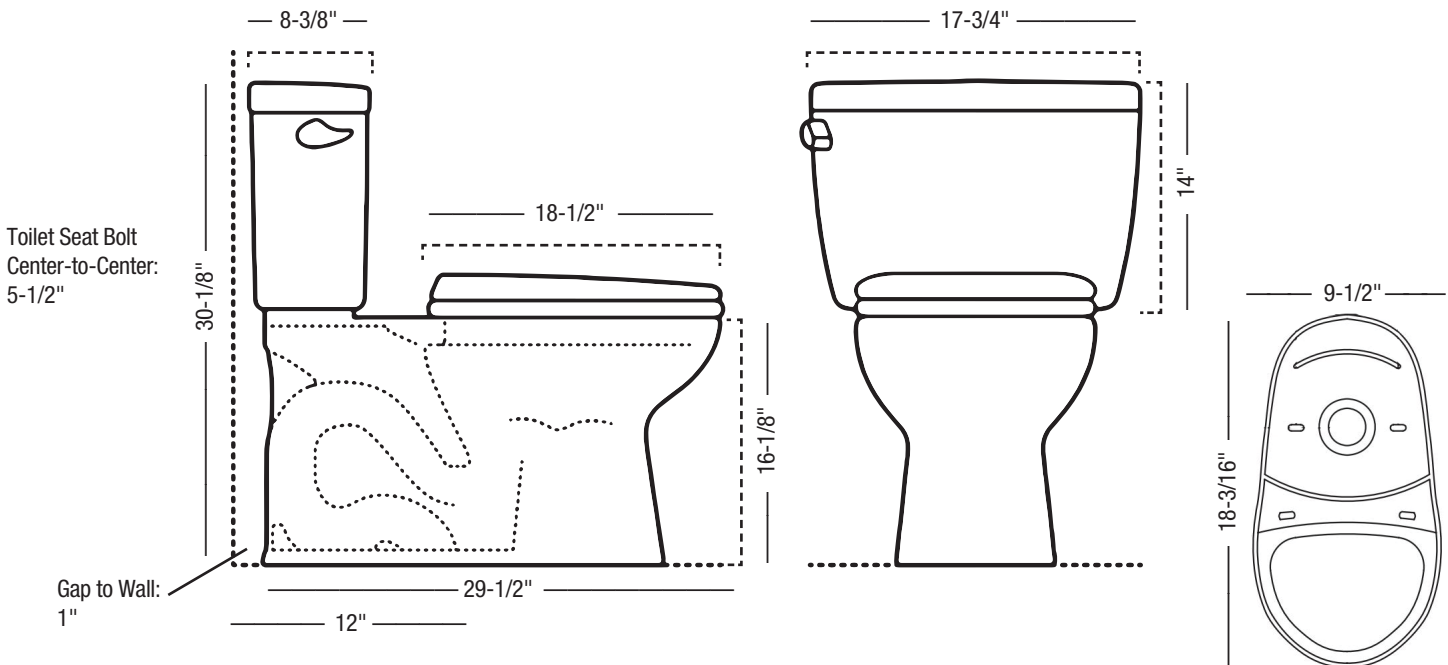

Specifications

PFEHC212HEWH – Edgehill Series

Two-Piece High-Efficiency Elongated Toilet

Product Features

- Flow Rate: 1.28 GPF (4.85 LPF)
- Bowl Shape: Elongated
- Bowl Height: 16-1/8"
- Rough In: 12"
- Flush Lever Color: Chrome
- Flush Lever Location: Left
- Flush Valve Size: 3"
- Trapway Size: 2"
- Flush Type: Gravity
- Finish/Color: White
- Bowl Model Number: PF9401WH
- Tank Model Number: PF9412WHC
- Seat Included: No