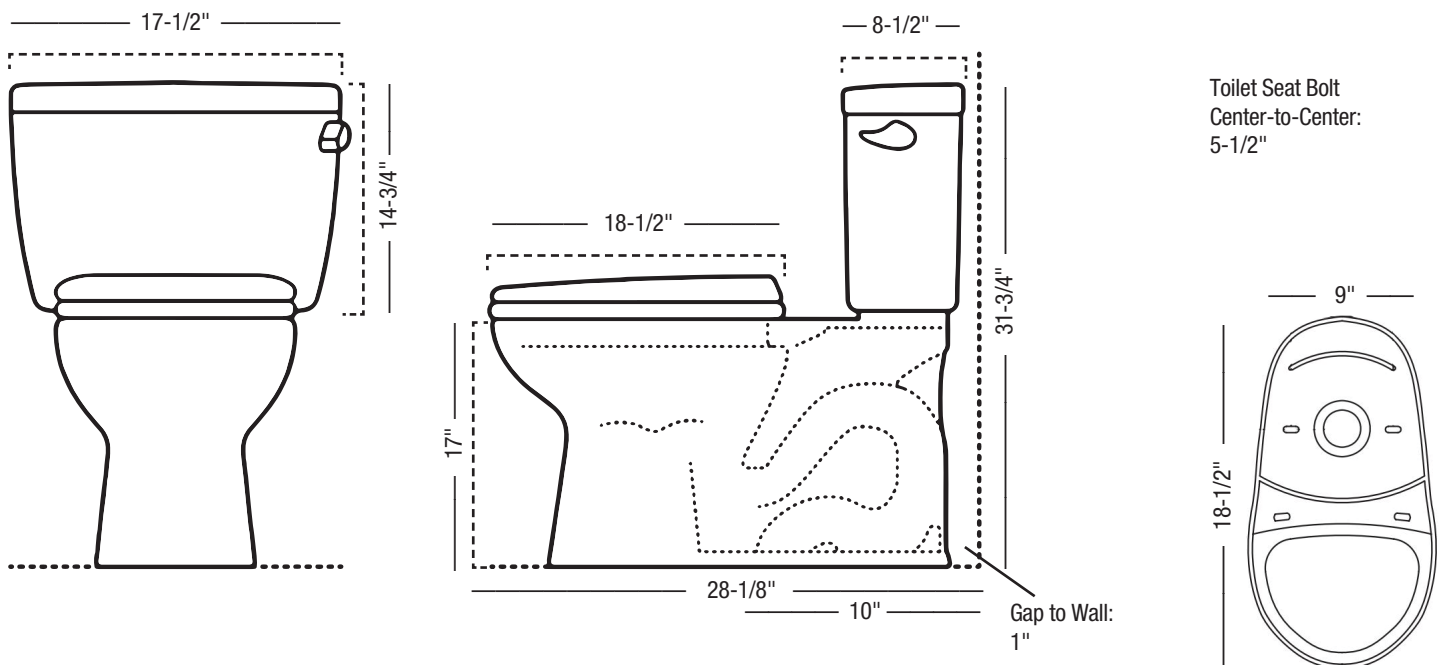

Warranty and Codes

This product comes complete with installation, operating, care and maintenance instructions. All PROFLO fixtures carry a lifetime limited warranty on vitreous china and a 5-year limited warranty on fittings. In an effort to continually improve our products, we will make design changes from time to time. We reserve the right to ship newly designed product to fill any order unless we agree in writing to do otherwise.