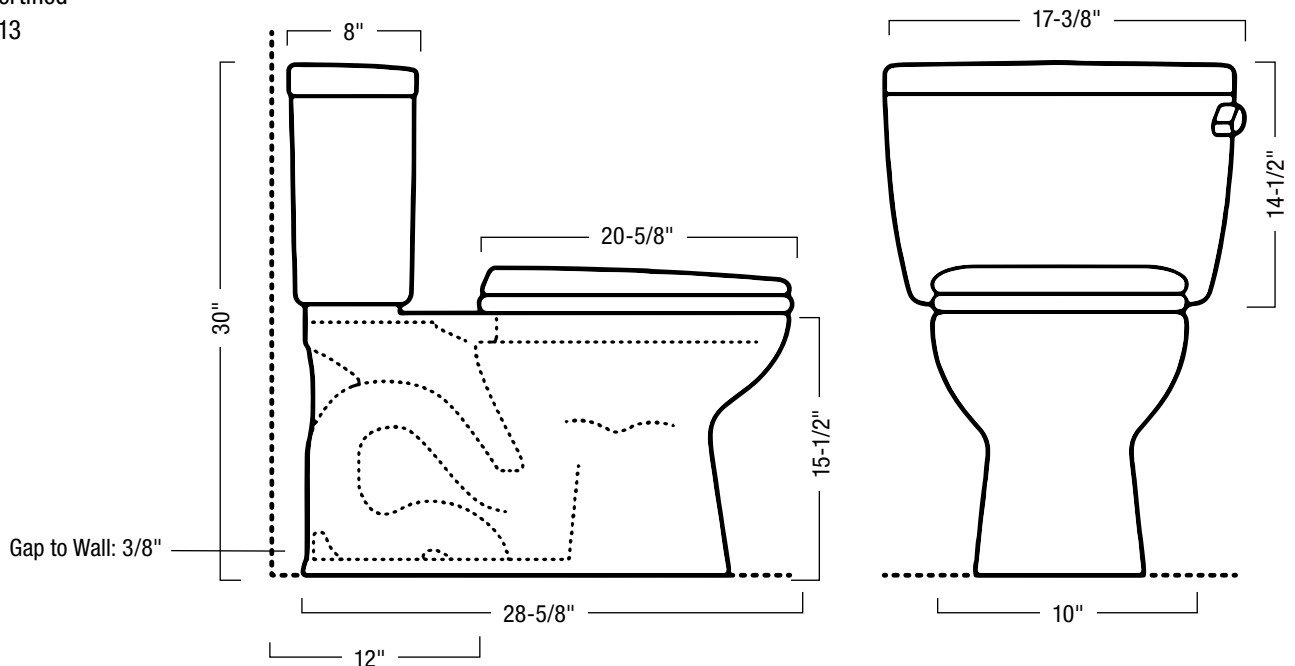

Codes and Certifications

- cUPC Listed
- WaterSense Certified
- CSA B45.1 2013

Warranty and Codes

This product comes complete with installation, operating, care and maintenance instructions. All PROFLO fixtures carry a lifetime limited warranty on vitreous china and a 5-year limited warranty on fittings. In an effort to continually improve our products, we will make design changes from time to time. We reserve the right to ship newly designed product to fill any order unless we agree in writing to do otherwise.