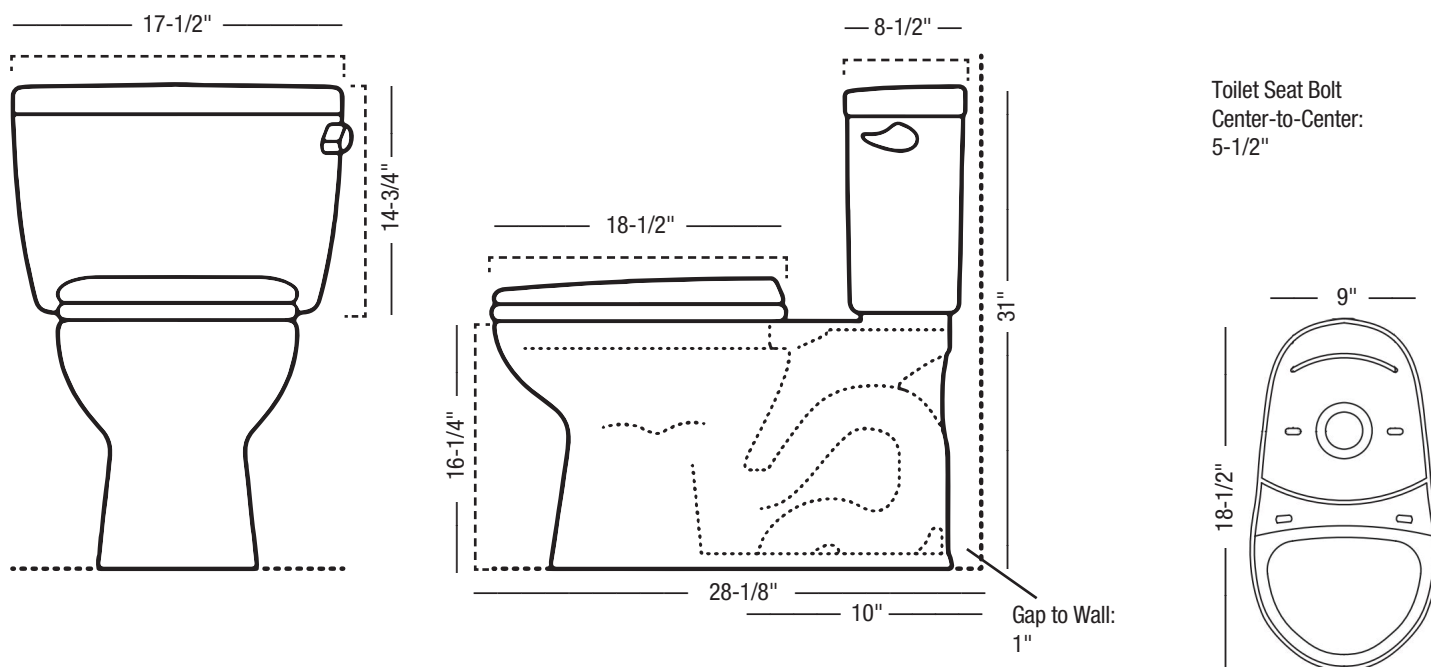

Warranty and Codes

This product comes complete with installation, operating, care and maintenance instructions. All PROFLO fixtures carry a lifetime limited warranty on vitreous china and a 5-year limited warranty on fittings. In an effort to continually improve our products, we will make design changes from time to time. We reserve the right to ship newly designed product to fill any order unless we agree in writing to do otherwise.