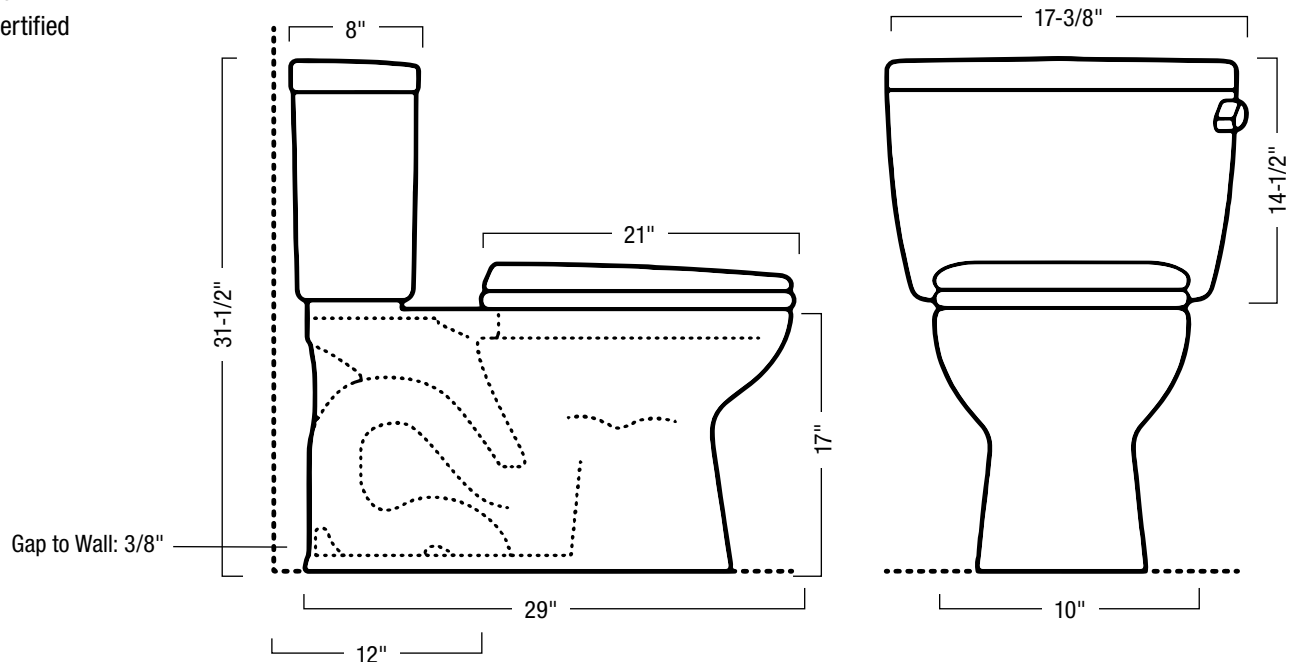

Codes and Certifications

- cUPC Listed
- ADA Compliant
- WaterSense Certified
- CSA B45.1

Warranty and Codes

This product comes complete with installation, operating, care and maintenance instructions. All PROFLO fixtures carry a lifetime limited warranty on vitreous china and a 5-year limited warranty on fittings. In an effort to continually improve our products, we will make design changes from time to time. We reserve the right to ship newly designed product to fill any order unless we agree in writing to do otherwise.