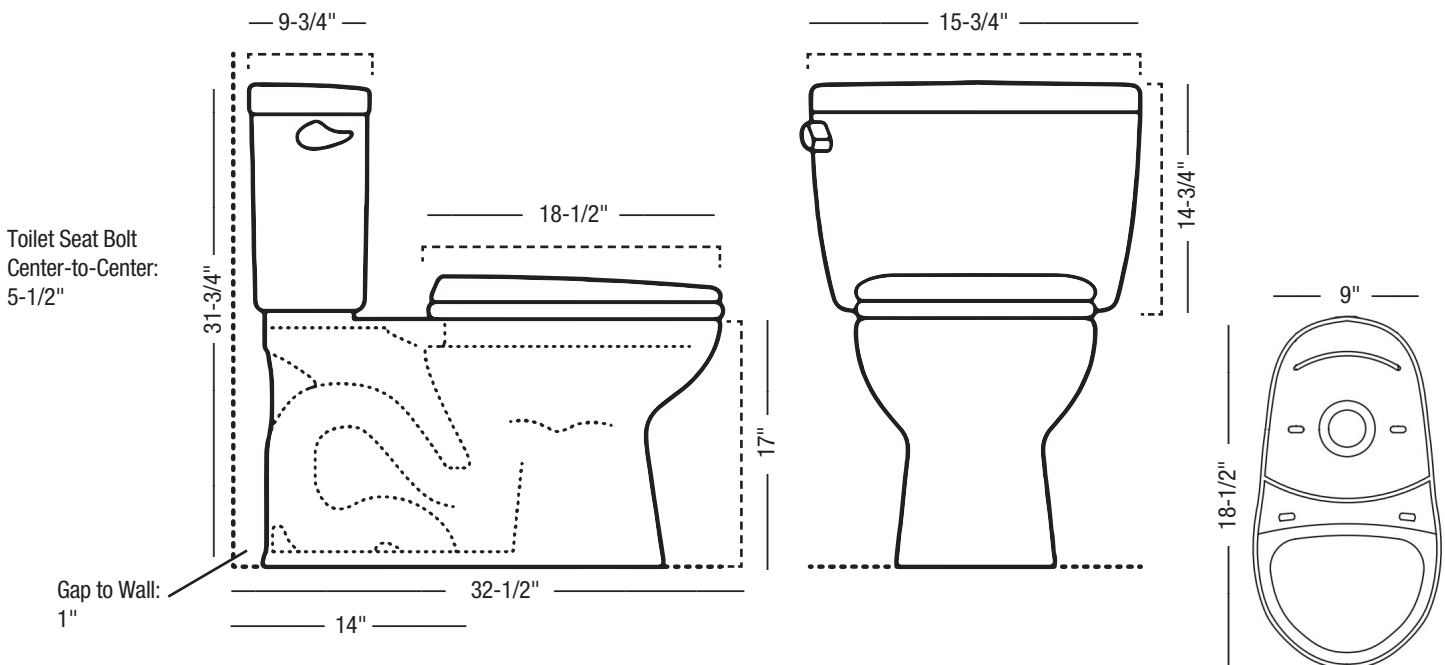

Warranty and Codes

This product comes complete with installation, operating, care and maintenance instructions. All PROFLO fixtures carry a lifetime limited warranty on vitreous china and a 5-year limited warranty on fittings. In an effort to continually improve our products, we will make design changes from time to time. We reserve the right to ship newly designed product to fill any order unless we agree in writing to do otherwise.