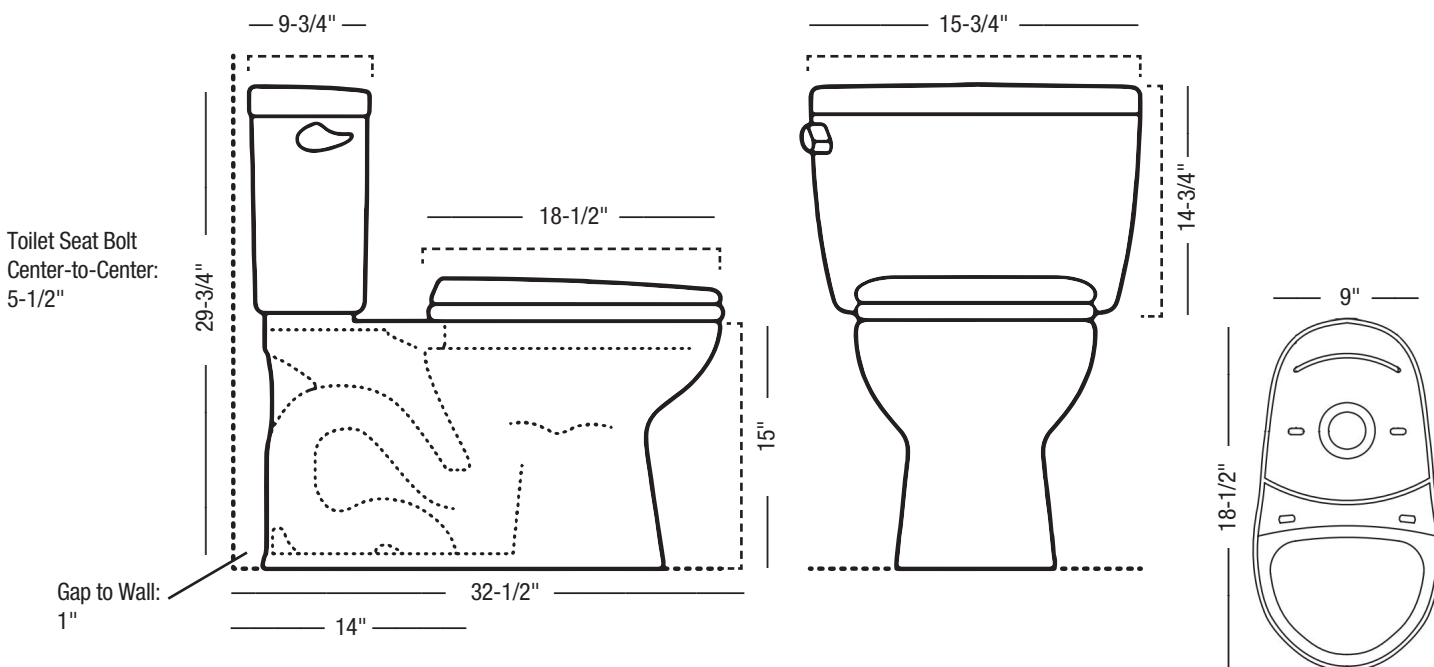

Warranty and Codes

This product comes complete with installation, operating, care and maintenance instructions. All PROFLO fixtures carry a lifetime limited warranty on vitreous china and a 5-year limited warranty on fittings. In an effort to continually improve our products, we will make design changes from time to time. We reserve the right to ship newly designed product to fill any order unless we agree in writing to do otherwise.