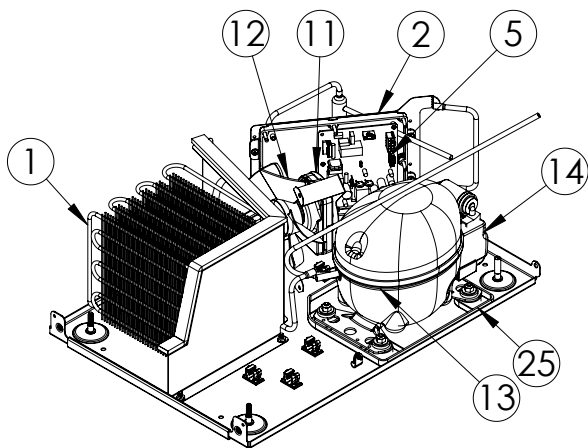

## MLRE215-SG01A

ITEM	DESCRIPTION	MARVEL P/N
1	CONDENSER ASSEMBLY	42249375
2	MAIN CONTROL BOARD KIT	S42088705
3	GRILLE	S41015692-SS
4	LED LIGHT STRIP	S68100
5	CONTROL BOARD	S68176
6	BLACK ROCKER LIGHT SWITCH	42246922
7	THERMISTOR ASSEMBLY	S41015903-BLK
8	UI DISPLAY KIT	S68166-01
9	ACCESS COVER	S41015923
10	MECHANICAL HARNESS KIT*	S41015773
11	CONDENSER FAN MOTOR	42248161
12	CONDENSER FAN BLADE	42248160
13	COMPRESSOR	S41015395
14	COMPRESSOR ELECTRICALS	S41015921
15	EVAPORATOR ASSEMBLY	42249373
16	DOOR ASSEMBLY	S42038746
17	EVAP FAN	42249149
18	DOOR GASKET	S31580-052
19	DOOR STOP	S41015708-BLK
20	STRIKER PLATE	S41015709-BLK
21	HINGE PKG	S52411635-CHR
22	GLASS SHELF	42249379
23	LEG LEVELERS (4)	42243808
24	POWER CORD	S41050606
25	DRAIN PAN	S41013227
26	CARTON ASSEMBLY*	42249632