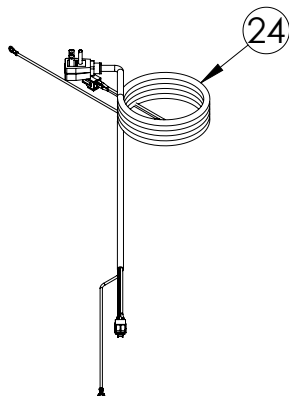

## MLRE215-SG01A

ITEM	DESCRIPTION	MARVEL P/N
1	CONDENSER ASSEMBLY	42249375
2	MAIN CONTROL BOARD KIT	S42088705
3	GRILLE	S41015692-SS
4	LED LIGHT STRIP	S68100
5	CONTROL BOARD	S68176
6	BLACK ROCKER LIGHT SWITCH	42246922
7	THERMISTOR ASSEMBLY	S41015903-BLK
8	UI DISPLAY KIT	S68166-01
9	ACCESS COVER	S41015923
10	MECHANICAL HARNESS KIT*	S41015773
11	CONDENSER FAN MOTOR	42248161
12	CONDENSER FAN BLADE	42248160
13	COMPRESSOR	S41015395
14	COMPRESSOR ELECTRICALS	S41015921
15	EVAPORATOR ASSEMBLY	42249373
16	DOOR ASSEMBLY	S42038746
17	EVAP FAN	42249149
18	DOOR GASKET	S31580-052
19	DOOR STOP	S41015708-BLK
20	STRIKER PLATE	S41015709-BLK
21	HINGE PKG	S52411635-CHR
22	GLASS SHELF	42249379
23	LEG LEVELERS (4)	42243808
24	POWER CORD	S41050606
25	DRAIN PAN	S41013227
26	CARTON ASSEMBLY*	42249632