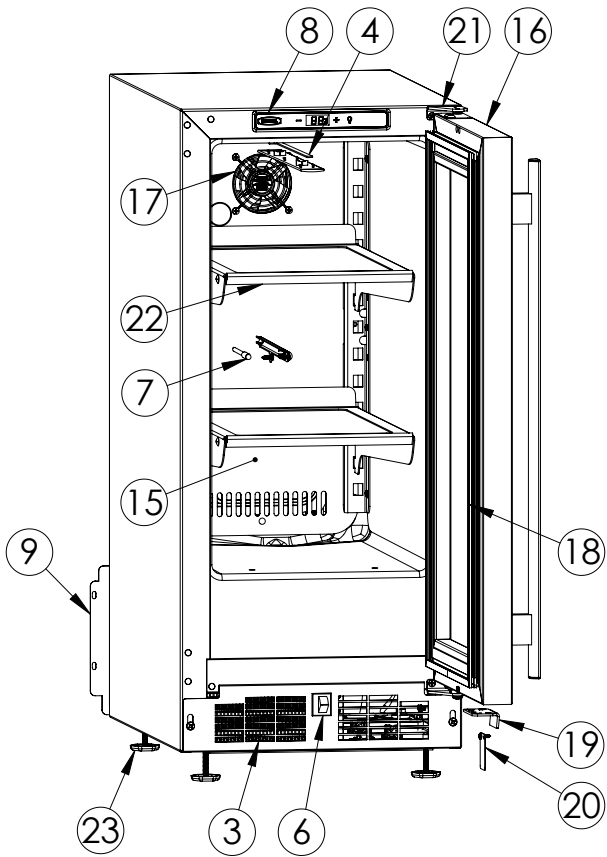

## MLRE215-SG01A

ITEM	DESCRIPTION	MARVEL P/N
1	CONDENSER ASSEMBLY	42249375
2	MAIN CONTROL BOARD KIT	S42088705
3	GRILLE	S41015692-SS
4	LED LIGHT STRIP	S68100
5	CONTROL BOARD	S68176
6	BLACK ROCKER LIGHT SWITCH	42246922
7	THERMISTOR ASSEMBLY	S41015903-BLK
8	UI DISPLAY KIT	S68166-01
9	ACCESS COVER	S41015923
10	MECHANICAL HARNESS KIT*	S41015773
11	CONDENSER FAN MOTOR	42248161
12	CONDENSER FAN BLADE	42248160
13	COMPRESSOR	S41015395
14	COMPRESSOR ELECTRICALS	S41015921
15	EVAPORATOR ASSEMBLY	42249373
16	DOOR ASSEMBLY	S42038746
17	EVAP FAN	42249149
18	DOOR GASKET	S31580-052
19	DOOR STOP	S41015708-BLK
20	STRIKER PLATE	S41015709-BLK
21	HINGE PKG	S52411635-CHR
22	GLASS SHELF	42249379
23	LEG LEVELERS (4)	42243808
24	POWER CORD	S41050606
25	DRAIN PAN	S41013227
26	CARTON ASSEMBLY*	42249632