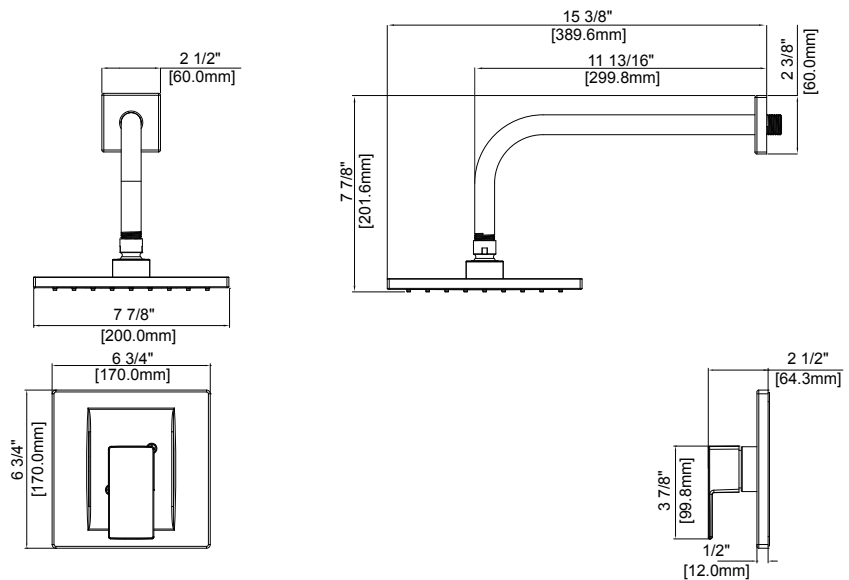

PF9820G2

KELPER SINGLE HANDLE SHOWER FAUCET

Product Features

- Max. flow rate: 1.8 gpm at 80 psi
- Metal lever handle
- Required valve - ACCUFT PF4001 series
- Extension kit available - ACF4001EXT
- Single function showerhead
- Meets: ASME A112.18.1 / CSA B125.1
- cUPC/IAPMO listed
- ADA compliant

PF9820G2CP

Model Numbers

- | | |
|-------------|----------------|
| PF9820G2CP | Chrome |
| PF9820G2ZBN | Brushed nickel |
| PF9820G2MB | Matte black |

Warranty and Codes

This product comes complete with installation, operating, care and maintenance instructions. This PROFLO faucet carries a limited lifetime warranty when installed in residential applications. The warranty is five years in commercial applications. This product meets: ASME A112.18.1.