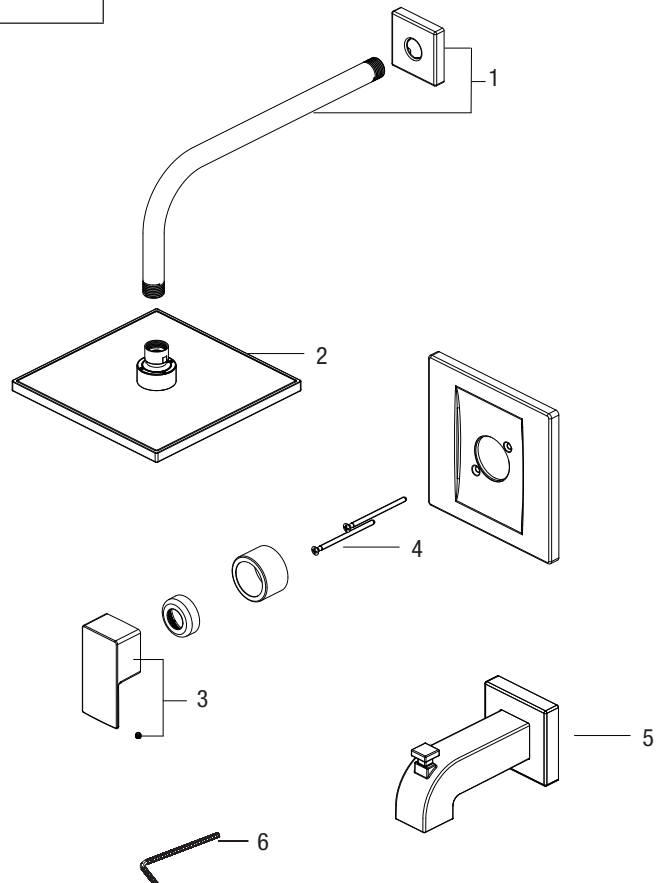

Model Numbers

- PF9830G2CP   Chrome
- PF9830G2ZBN   Brushed nickel
- PF9830G2MB   Matte black

No.	Item	Part Number	Material Type
1	Shower Arm & Shower Flange Kit	OBPF1KF38013*	Brass
2	Shower head	PFSH319G*	ABS
3	Handle assembly	OBPF7F13033*	Zinc
4	Screw	OBPF50026*	Steel
5	Spout	PFTS38*	Zinc
6	2.5mm Hex allen wrench	OBPF1RP70221	Steel