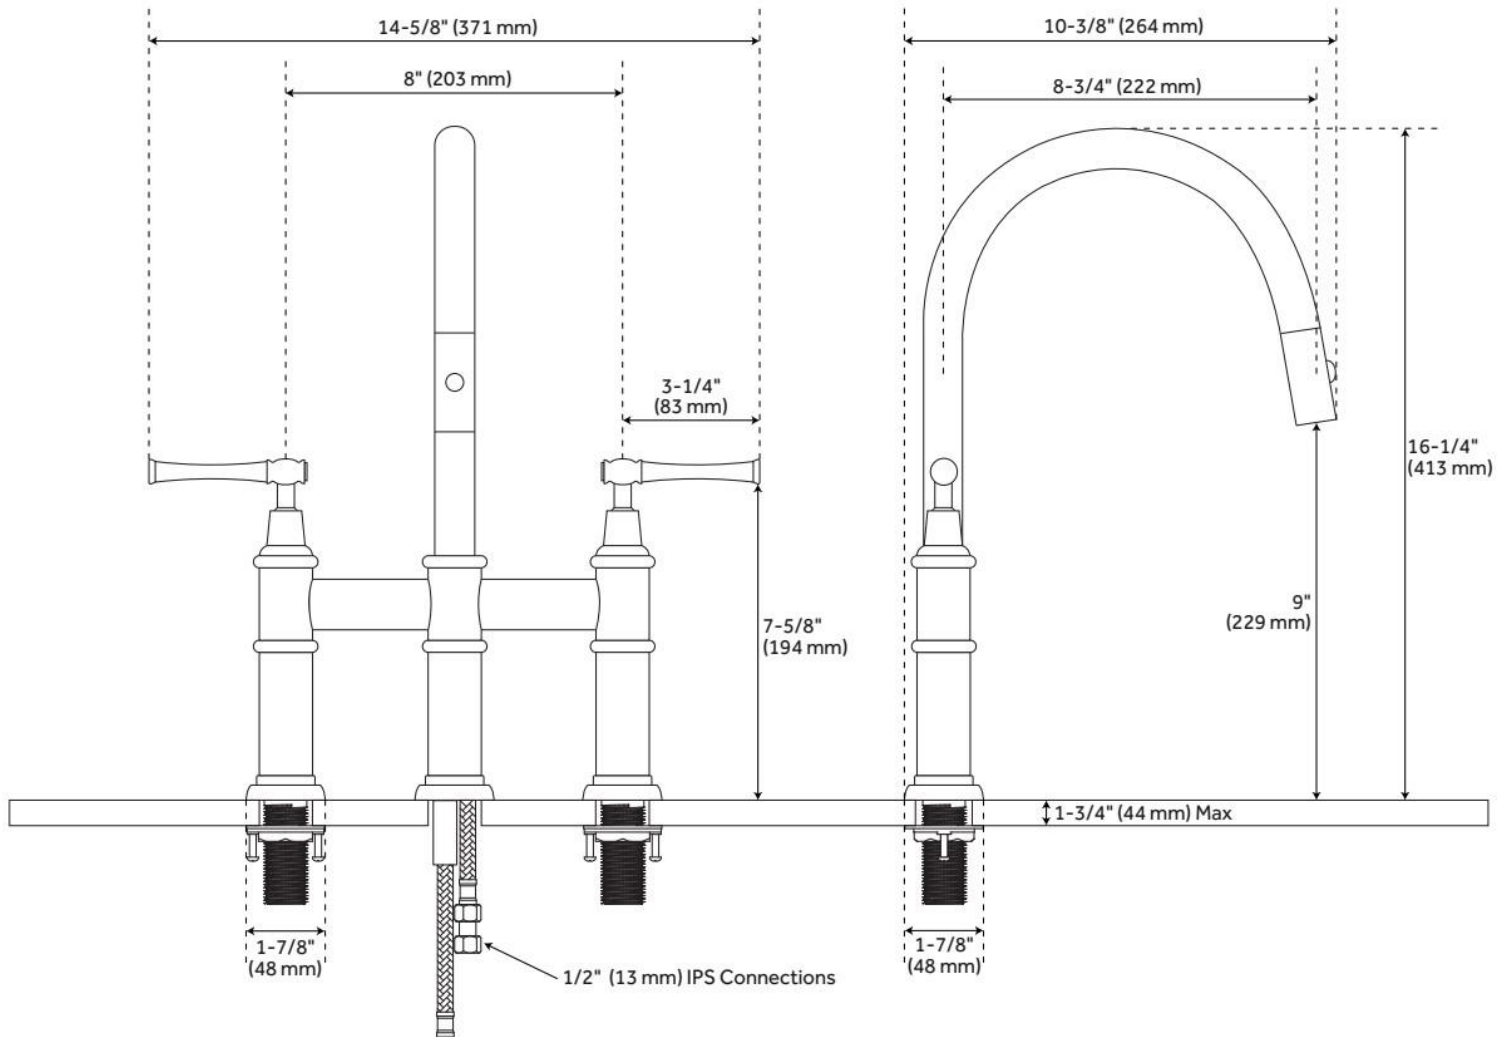

## FEATURES

Material: Metal construction for strength and durability

Installation Type: Bridge

Flow Rate: 1.8 gpm (6.8 L/min) @ 60 psi

Cartridge Type: Ceramic Disc

Swivel Spout: Yes

LISTED ID: AF1033-5, SH349005\*

## ADDITIONAL FEATURES

- Bridge faucet featuring a pull-down spray head.
- Pull-down spray head has stream and spray functions.

REVISED 5/15/2024

# HURSTON PULL-DOWN BRIDGE KITCHEN FAUCET

SKU: 950466

Code: SH455764, SH455767, SH455765, SH455766

REVISED 5/15/2024