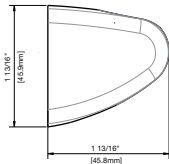

Warranty and Codes

This PROFLO product carries a limited lifetime warranty in residential applications. Warranty is 5 years in commercial applications. This product comes complete with installation, operating, care and maintenance instructions. This product meets ASME: A112.18.1.