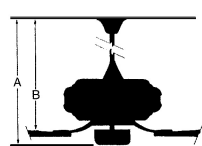

MEASUREMENTS

Blade Finish:	Reversible				
	Blades:				
	No				
Blade Material:	Slope:				
WOOD	Yes				
Blade Sweep:	No. of Blades:	Blade Pitch:	Hanging Weight:		
60"	3	14	16.76		
Downrod 1:	Downrod 1	Downrod 2:	Downrod 2		
6	Outside Dia:		Outside Dia:		
	.75				
Ceiling to Lowest Point: (Dim A)	Ceiling to Blade (Dim B)	Lead Wire:	Motor Size:		
15.5	12.5	80	153 X 15 MM		
RPM:	Low	Low/Med.	Medium	Med/High	High
Amps:	47				155
Watts:	0.06				0.59
CFM:	3.13				44.35
CFM/Watts:	2421.0				7284.0
	773.48				164.24