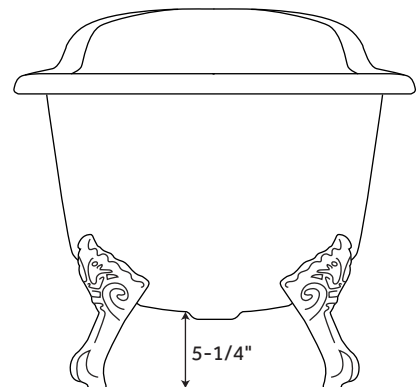

66" GOODWIN

CAST IRON CLAWFOOT TUB - IMPERIAL FEET

SKU: 916652

FEATURES

Design: Traditional
Overflow Hole: Yes
Material: Cast Iron
Length: 66"
Width: 29-1/2"
Height: 29"
Tub Interior Length: 41"
Tub Interior Width: 16"
Water Depth To Overflow: 13-1/2"
Interior Treatment: White Porcelain Enamel
Feet Type: Ball & Claw
Feet Material: Cast Iron
Tap Deck: No
Drain Placement: End
Faucet Drillings: Roll Top - No Drillings
Water Capacity (Gallons): 38
Built-In Adjusters: Yes
Tub Weight Uncrated (lbs): 333
Tub Weight Crated (lbs): 443

SIGNATURE HARDWARE LIFETIME WARRANTY

See website for warranty information

All measurements are approximate. Measurements may vary +/- 1/2".

REVISED 09/18/2020