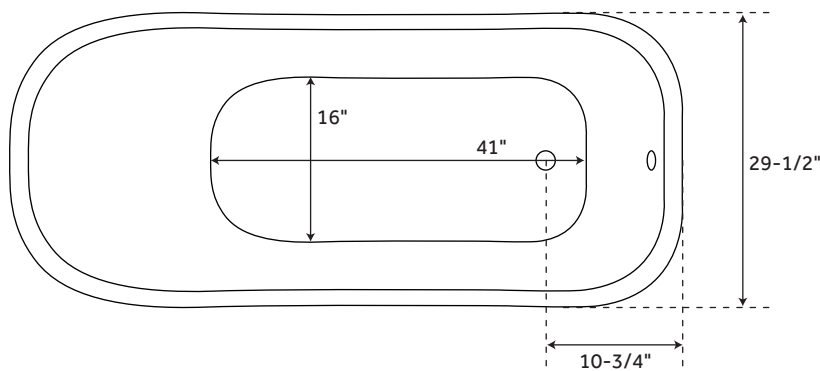

66" GOODWIN

CAST IRON CLAWFOOT TUB - IMPERIAL FEET

SKU: 916652

FEATURES

Design: Traditional
Overflow Hole: Yes
Material: Cast Iron
Length: 66"
Width: 29-1/2"
Height: 29"
Tub Interior Length: 41"
Tub Interior Width: 16"
Water Depth To Overflow: 13-1/2"
Interior Treatment: White Porcelain Enamel
Feet Type: Ball & Claw
Feet Material: Cast Iron
Tap Deck: No
Drain Placement: End
Faucet Drillings: Roll Top - No Drillings
Water Capacity (Gallons): 38
Built-In Adjusters: Yes
Tub Weight Uncrated (lbs): 333
Tub Weight Crated (lbs): 443

SIGNATURE HARDWARE LIFETIME WARRANTY

See website for warranty information

All measurements are approximate. Measurements may vary +/- 1/2".

REVISED 09/18/2020