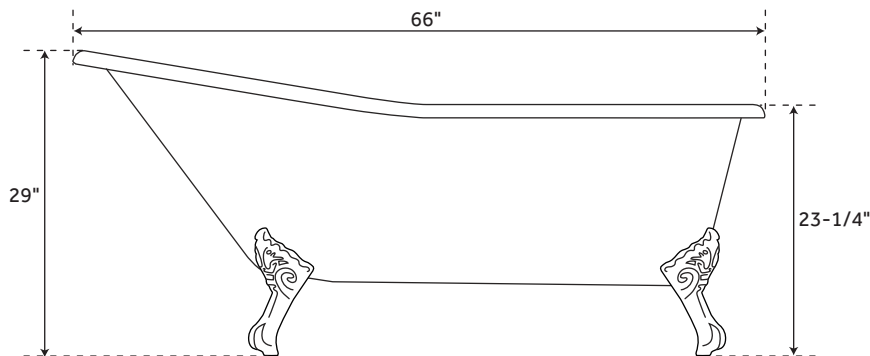

66" GOODWIN

CAST IRON CLAWFOOT TUB - IMPERIAL FEET

SKU: 916652

FEATURES

Design: Traditional
Overflow Hole: Yes
Material: Cast Iron
Length: 66"
Width: 29-1/2"
Height: 29"
Tub Interior Length: 41"
Tub Interior Width: 16"
Water Depth To Overflow: 13-1/2"
Interior Treatment: White Porcelain Enamel
Feet Type: Ball & Claw
Feet Material: Cast Iron
Tap Deck: No
Drain Placement: End
Faucet Drillings: Roll Top - No Drillings
Water Capacity (Gallons): 38
Built-In Adjusters: Yes
Tub Weight Uncrated (lbs): 333
Tub Weight Crated (lbs): 443

SIGNATURE HARDWARE LIFETIME WARRANTY

See website for warranty information

All measurements are approximate. Measurements may vary +/- 1/2".

REVISED 09/18/2020