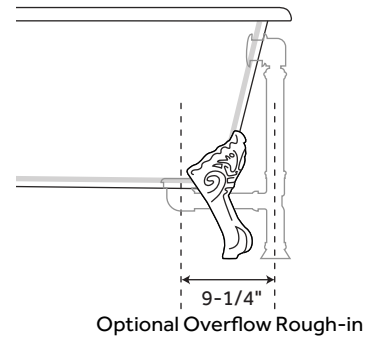

66" GOODWIN

CAST IRON CLAWFOOT TUB - IMPERIAL FEET

SKU: 916652

FEATURES

Design: Traditional
Overflow Hole: Yes
Material: Cast Iron
Length: 66"
Width: 29-1/2"
Height: 29"
Tub Interior Length: 41"
Tub Interior Width: 16"
Water Depth To Overflow: 13-1/2"
Interior Treatment: White Porcelain Enamel
Feet Type: Ball & Claw
Feet Material: Cast Iron
Tap Deck: No
Drain Placement: End
Faucet Drillings: Roll Top - No Drillings
Water Capacity (Gallons): 38
Built-In Adjusters: Yes
Tub Weight Uncrated (lbs): 333
Tub Weight Crated (lbs): 443