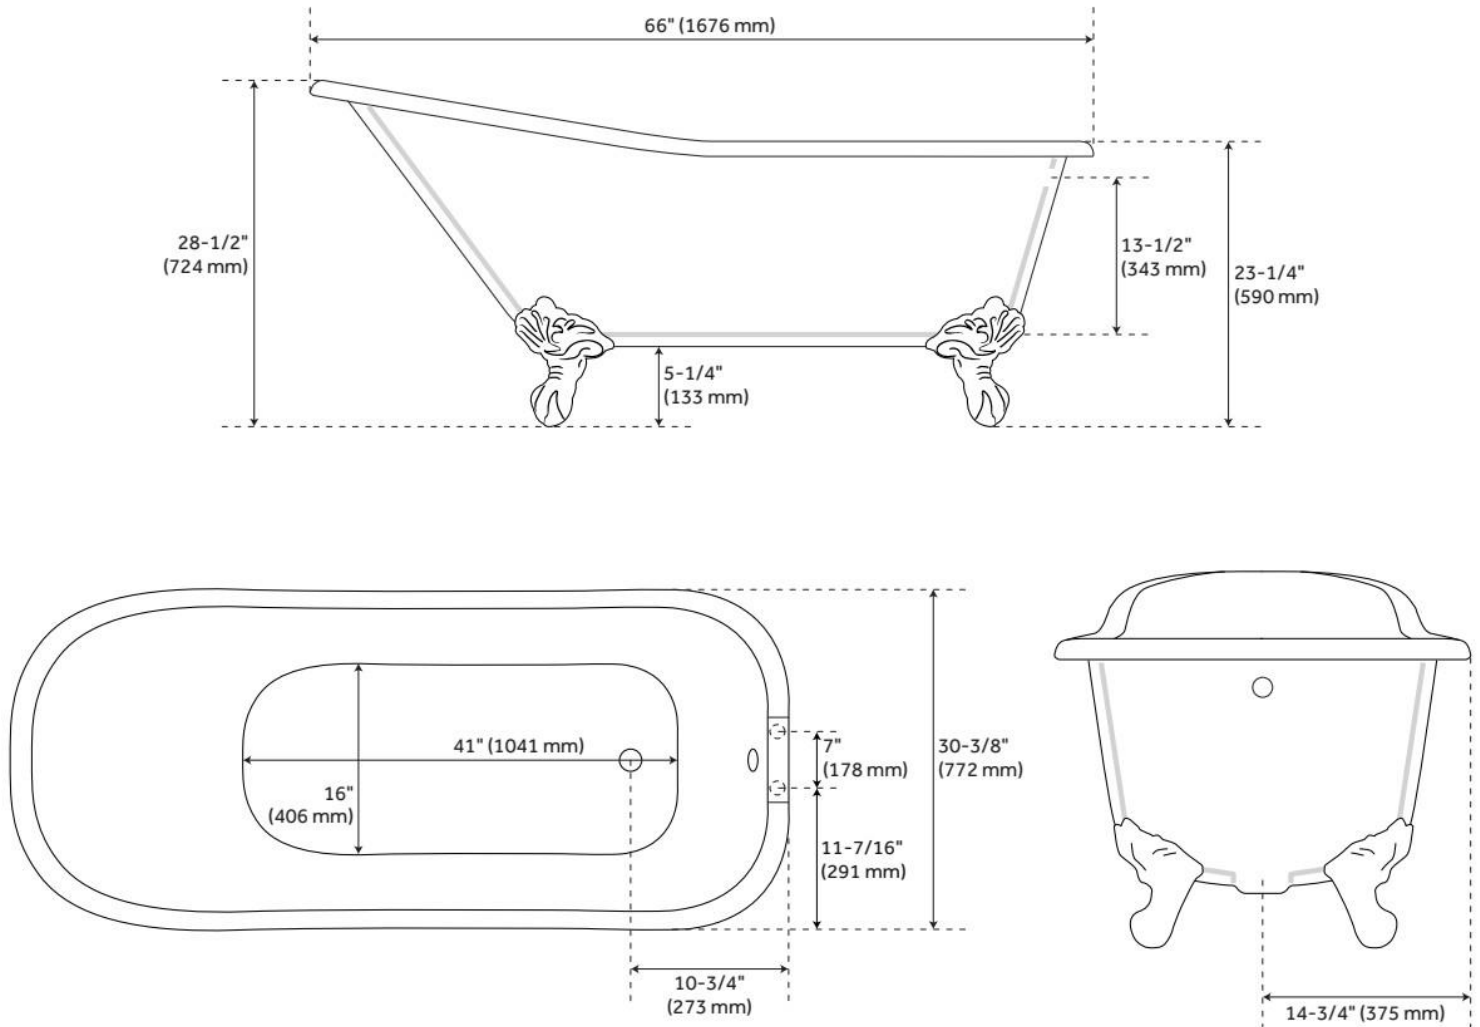

FEATURES

Tub Material: Cast Iron

Product Finish: White

Shape: Oval

Tub Drain Placement: End

Drain Included: Optional

Water Depth to Overflow: 13-1/2"

Water Capacity (Gallons): 39

Built-In Adjusters: Yes

Tub Weight Uncrated (lbs): 413

Optional Accessory: 428473

LISTED ID: 510724, 510721, 510729, 510720

ADDITIONAL FEATURES

- Overflow Drain will include: Extended Pop-Up Drain with Swivel Head, a Daisy Wheel overflow, which remain open to allow water into the drain.
- If Dark Gray Feet are selected, they will come with a white drain. All other feet selections the drain finish will match the feet.

REVISED 6/19/2024

66" GOODWIN CAST IRON SLIPPER CLAWFOOT TUB - TAP DECK - 7" TAP HOLES - IMPERIAL FEET

SKU: 946165-66-RH

Code: SH307108, SH475714, SH307109, SH475715, SH307110, SH475716, SH307111, SH475717, SH307112, SH475718, SH445007, SH475978, SH445010, SH475979

FEATURES

LISTED ID: 510721, 510720, 510729, 510724

- Product is a Signature Hardware exclusive design.
- Overflow head swivels for use on most tubs, including those with a slanted wall.
- Adjustable overflow can be used on double wall tubs.
- Made from solid brass materials.
- 1-5/16" Thread length dimensions: 27-1/4" L drain pipe, 39-1/8" H overflow pipe. Accommodates tub walls up to 7/8" thick at overflow.
- 2-3/8" thread length dimensions: 27-1/4" L drain pipe, 39-1/8" H overflow pipe. Accommodates tub walls up to 1-3/4" thick at overflow.
- 2-15/16" thread length dimensions: 27-1/4" L drain pipe, 39-1/8" H overflow pipe. Accommodates tub walls up to 2-1/2" thick at overflow.
- 3-11/16" thread length dimensions: 27-1/4" L drain pipe, 39-1/8" H overflow pipe. Accommodates tub walls up to 3-3/8" thick at overflow.
- 4-1/4" thread length dimensions: 27-1/4" L drain pipe, 39-1/8" H overflow pipe. Accommodates tub walls up to 3-3/4" thick at overflow.