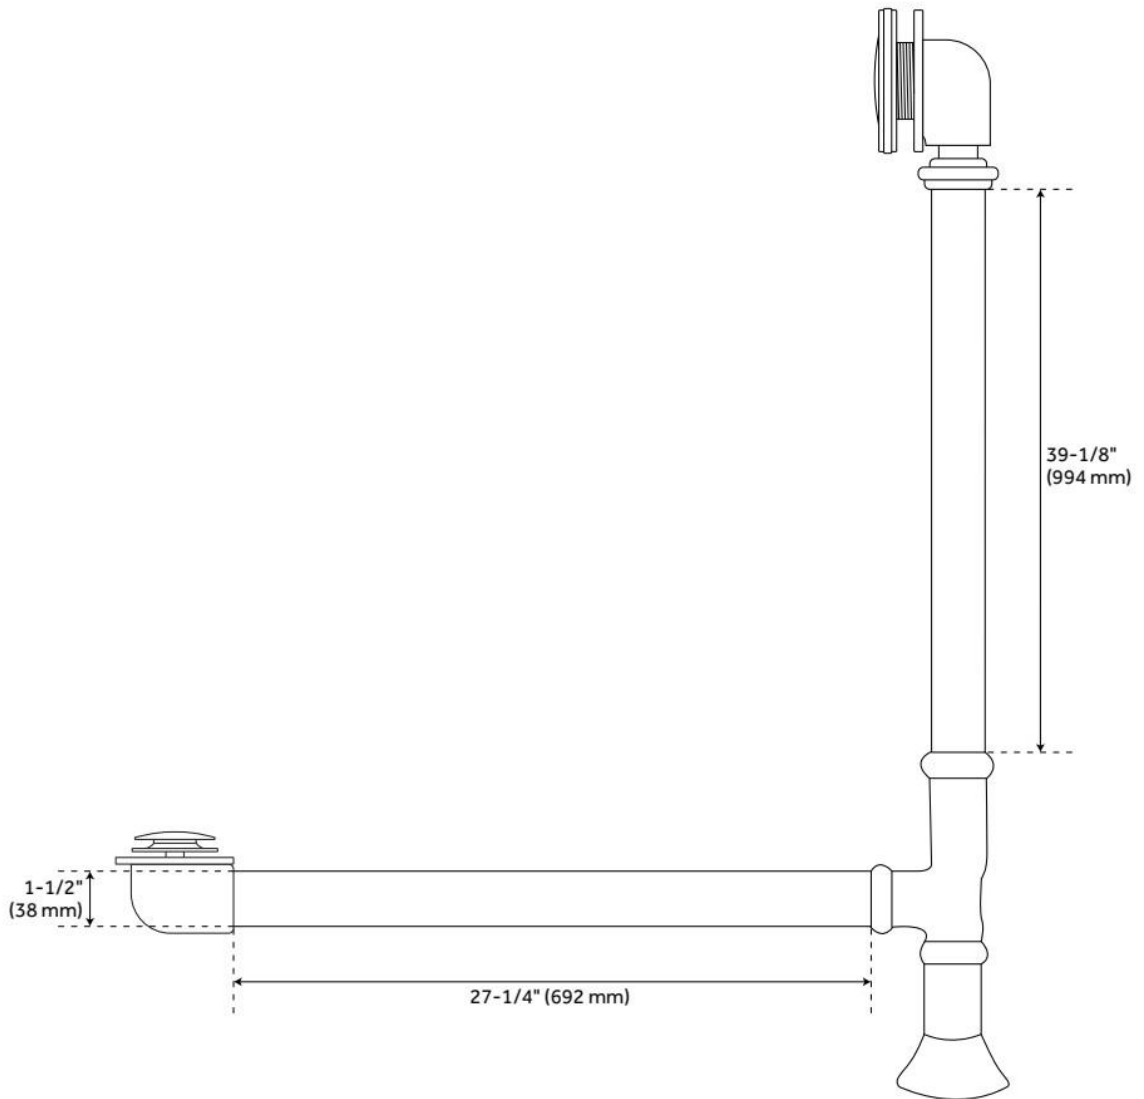

FEATURES

Tub Material: Cast Iron

Product Finish: White

Shape: Oval

Tub Drain Placement: End

Drain Included: Optional

Water Depth to Overflow: 13-1/2"

Water Capacity (Gallons): 39

FEATURES

LISTED ID: 510721, 510720, 510729, 510724

- Product is a Signature Hardware exclusive design.
- Overflow head swivels for use on most tubs, including those with a slanted wall.
- Adjustable overflow can be used on double wall tubs.
- Made from solid brass materials.
- 1-5/16" Thread length dimensions: 27-1/4" L drain pipe, 39-1/8" H overflow pipe. Accommodates tub walls up to 7/8" thick at overflow.
- 2-3/8" thread length dimensions: 27-1/4" L drain pipe, 39-1/8" H overflow pipe. Accommodates tub walls up to 1-3/4" thick at overflow.
- 2-15/16" thread length dimensions: 27-1/4" L drain pipe, 39-1/8" H overflow pipe. Accommodates tub walls up to 2-1/2" thick at overflow.
- 3-11/16" thread length dimensions: 27-1/4" L drain pipe, 39-1/8" H overflow pipe. Accommodates tub walls up to 3-3/8" thick at overflow.
- 4-1/4" thread length dimensions: 27-1/4" L drain pipe, 39-1/8" H overflow pipe. Accommodates tub walls up to 3-3/4" thick at overflow.

REVISED 6/17/2024

EXTENDED POP-UP TUB DRAIN - SWIVEL HEAD - DAISY WHEEL OVERFLOW - 1-1/2" TUBING

SKU: 946608

Code: SH439810, SH439814, SH438544, SH438550, SH439809, SH439797, SH439791, SH439804, SH439800, SH439818, SH439793, SH438545, SH438546, SH439817, SH439803, SH439799, SH439815, SH439801, SH439792, SH439802, SH439806, SH438547, SH439795, SH439819, SH439811, SH439812, SH438548, SH439808, SH439805, SH439796, SH439794, SH438549, SH439813, SH439807, SH439816