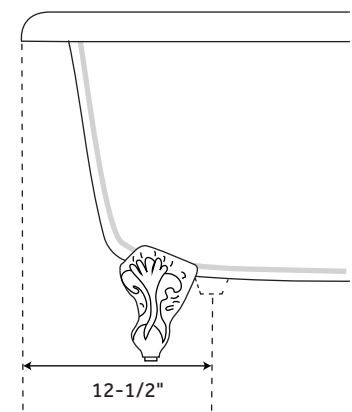

54" MIYA

CAST IRON CLAWFOOT TUB - BALL & CLAW FEET

SKU: 938009, 938006, 938008, 938007

Optional Overflow Rough-in

FEATURES

- Design: Traditional
- Overflow Hole: Yes
- Material: Cast Iron
- Length: 54-1/2"
- Width: 30-1/2"
- Height: 23-5/8"
- Tub Interior Length: 31"
- Tub Interior Width: 17"
- Water Depth to Rim: 17"
- Water Depth To Overflow: 13"
- Exterior Treatment: Hand-Smoothed Painted
- Interior Treatment: White Porcelain Enamel
- Feet Type: Ball & Claw
- Feet Material: Cast Iron
- Tap Deck: Yes
- Drain Placement: End
- Water Capacity (Gallons): 29
- Built-In Adjusters: Yes
- Tub Weight Uncrated (lbs): 242
- Tub Weight Crated (lbs): 352

SIGNATURE HARDWARE LIFETIME WARRANTY

See website for warranty information

All measurements are approximate. Measurements may vary +/- 1/2".

REVISED 11/28/2018