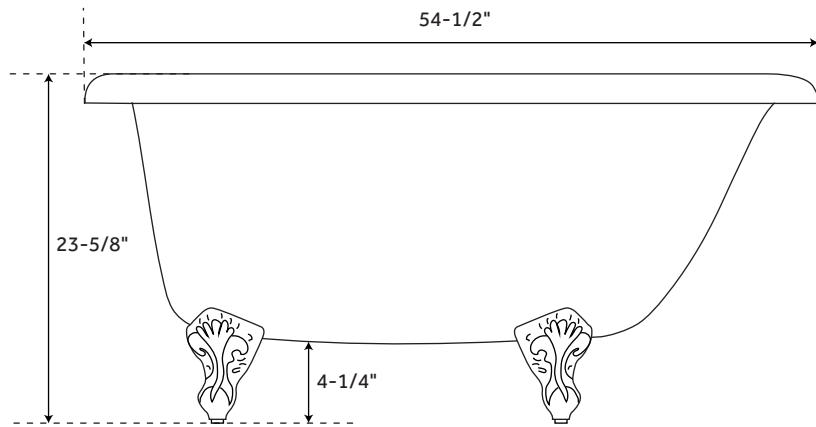

54" MIYA

CAST IRON CLAWFOOT TUB - BALL & CLAW FEET

SKU: 938009, 938006, 938008, 938007

Optional Overflow Rough-in

FEATURES

- Design: Traditional
- Overflow Hole: Yes
- Material: Cast Iron
- Length: 54-1/2"
- Width: 30-1/2"
- Height: 23-5/8"
- Tub Interior Length: 31"
- Tub Interior Width: 17"
- Water Depth to Rim: 17"
- Water Depth To Overflow: 13"
- Exterior Treatment: Hand-Smoothed Painted
- Interior Treatment: White Porcelain Enamel
- Feet Type: Ball & Claw
- Feet Material: Cast Iron
- Tap Deck: Yes
- Drain Placement: End
- Water Capacity (Gallons): 29
- Built-In Adjusters: Yes
- Tub Weight Uncrated (lbs): 242
- Tub Weight Crated (lbs): 352

SIGNATURE HARDWARE LIFETIME WARRANTY

See website for warranty information

All measurements are approximate. Measurements may vary +/- 1/2".

REVISED 11/28/2018