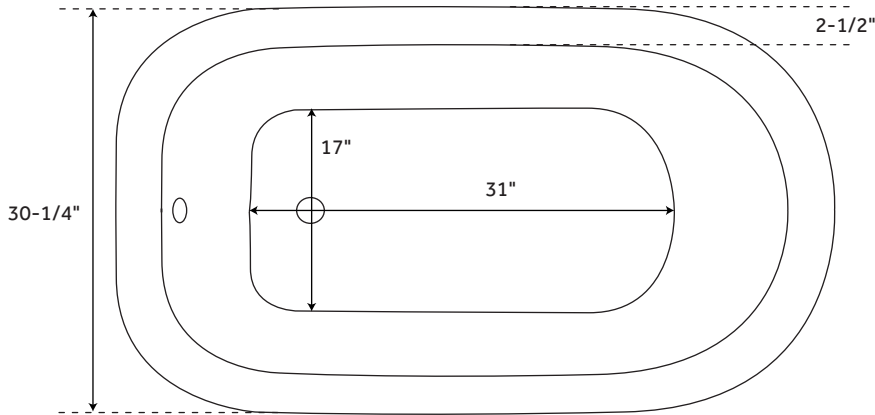

54" MIYA

CAST IRON CLAWFOOT TUB - BALL & CLAW FEET

SKU: 938009, 938006, 938008, 938007

Optional Overflow Rough-in

FEATURES

- Design: Traditional
- Overflow Hole: Yes
- Material: Cast Iron
- Length: 54-1/2"
- Width: 30-1/2"
- Height: 23-5/8"
- Tub Interior Length: 31"
- Tub Interior Width: 17"
- Water Depth to Rim: 17"
- Water Depth To Overflow: 13"
- Exterior Treatment: Hand-Smoothed Painted
- Interior Treatment: White Porcelain Enamel
- Feet Type: Ball & Claw
- Feet Material: Cast Iron
- Tap Deck: Yes
- Drain Placement: End
- Water Capacity (Gallons): 29
- Built-In Adjusters: Yes
- Tub Weight Uncrated (lbs): 242
- Tub Weight Crated (lbs): 352

SIGNATURE HARDWARE LIFETIME WARRANTY

See website for warranty information

All measurements are approximate. Measurements may vary +/- 1/2".

REVISED 11/28/2018