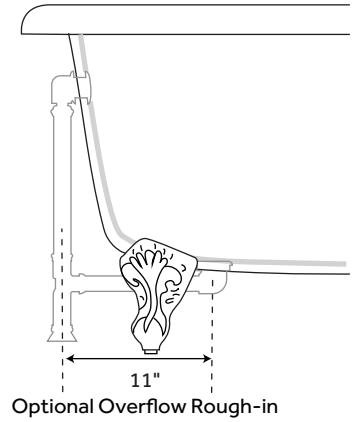

54" MIYA

CAST IRON CLAWFOOT TUB - BALL & CLAW FEET

SKU: 938009, 938006, 938008, 938007

Optional Overflow Rough-in

FEATURES

- Design: Traditional
- Overflow Hole: Yes
- Material: Cast Iron
- Length: 54-1/2"
- Width: 30-1/2"
- Height: 23-5/8"
- Tub Interior Length: 31"
- Tub Interior Width: 17"
- Water Depth to Rim: 17"
- Water Depth To Overflow: 13"
- Exterior Treatment: Hand-Smoothed Painted
- Interior Treatment: White Porcelain Enamel
- Feet Type: Ball & Claw
- Feet Material: Cast Iron
- Tap Deck: Yes
- Drain Placement: End
- Water Capacity (Gallons): 29
- Built-In Adjusters: Yes
- Tub Weight Uncrated (lbs): 242
- Tub Weight Crated (lbs): 352

SIGNATURE HARDWARE LIFETIME WARRANTY

See website for warranty information

All measurements are approximate. Measurements may vary +/- 1/2".

REVISED 11/28/2018