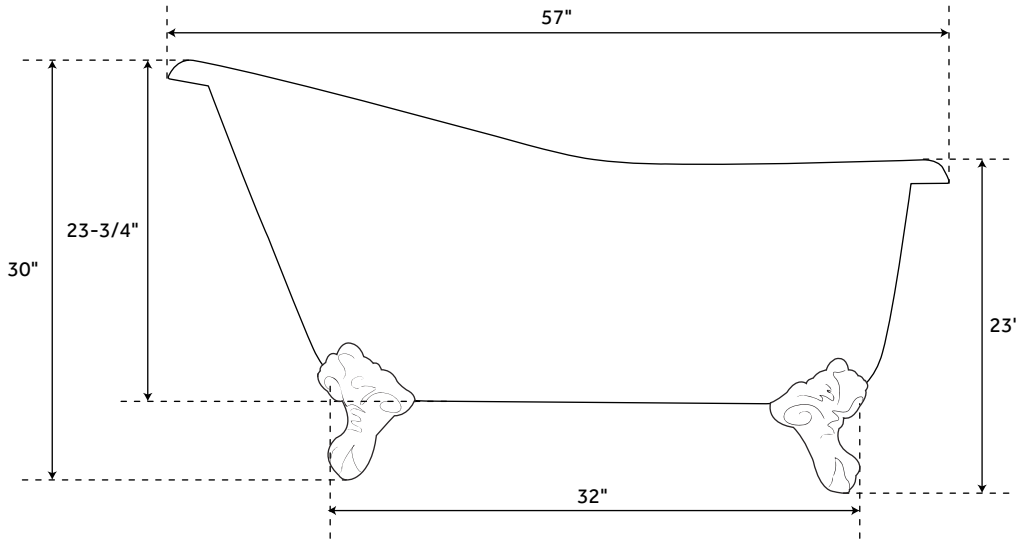

ERICA

CAST IRON CLAWFOOT SLIPPER TUB - BALL & CLAW FEET

SKU: 903343

FEATURES

Dimensions: 57" L x 30" W x 23 - 30" H ($\pm 1/2"$).

White feet are powder coat over cast iron. All other finishes made of plated solid brass.

CONTENTS

57" TUB PAGE 2

REVISED 07/27/2020

ERICA

CAST IRON CLAWFOOT SLIPPER TUB - BALL & CLAW FEET

SKU: 903343

FEATURES

Design: Traditional
Product Finish: White
Overflow Hole: Yes
Material: Cast Iron
Length: 57"
Width: 30"
Height: 30"
Tub Interior Length: 37"
Tub Interior Width: 16-1/2"
Water Depth To Overflow: 13-1/2"
Exterior Treatment: Hand-Smoothed
Painted White
Interior Treatment: White Porcelain Enamel
Feet Type: Ball & Claw
Feet Material: Cast Iron
Faucet Drillings: Roll Top - No Drillings
Water Capacity (Gallons): 35
Built-In Adjusters: Yes
Tub Weight Uncrated (lbs): 275
Tub Weight Crated (lbs): 385

PRODUCT IMAGE

All dimensions and specifications are nominal and may vary. Use actual products for accuracy in critical situations.

PAGE 2
Code: 204065, 454805, 204605, 144837
215714, 144834