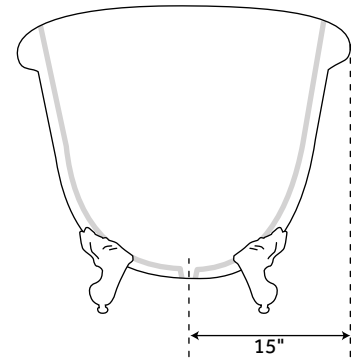

ERICA

CAST IRON CLAWFOOT SLIPPER TUB - BALL & CLAW FEET

SKU: 903343

FEATURES

Dimensions: 57" L x 30" W x 23 - 30" H ($\pm 1/2"$).

White feet are powder coat over cast iron. All other finishes made of plated solid brass.

Note: Must be used with the Shallow Floor Flange for waste and overflow.

Overflow option: includes Extended Pop-Up Drain with Swivel Head. Choose a Standard or Daisy Wheel overflow, which remain open to allow water into the drain, or the Press-and-Seal overflow, which can be closed for additional water depth.

CONTENTS

57" TUB PAGE 2

REVISED 07/27/2020

ERICA

CAST IRON CLAWFOOT SLIPPER TUB - BALL & CLAW FEET

SKU: 903343

FEATURES

Design: Traditional
Product Finish: White
Overflow Hole: Yes
Material: Cast Iron
Length: 57"
Width: 30"
Height: 30"
Tub Interior Length: 37"
Tub Interior Width: 16-1/2"
Water Depth To Overflow: 13-1/2"
Exterior Treatment: Hand-Smoothed
Painted White
Interior Treatment: White Porcelain Enamel
Feet Type: Ball & Claw
Feet Material: Cast Iron
Faucet Drillings: Roll Top - No Drillings
Water Capacity (Gallons): 35
Built-In Adjusters: Yes
Tub Weight Uncrated (lbs): 275
Tub Weight Crated (lbs): 385

PRODUCT IMAGE

All dimensions and specifications are nominal and may vary. Use actual products for accuracy in critical situations.

PAGE 2
Code: 204065, 454805, 204605, 144837
215714, 144834