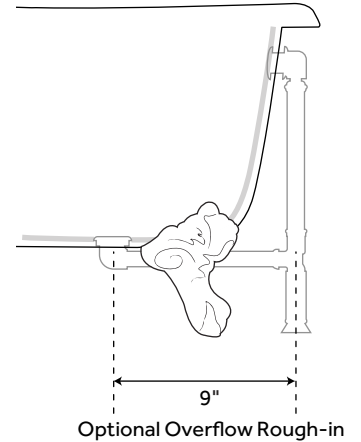

ERICA

CAST IRON CLAWFOOT SLIPPER TUB - BALL & CLAW FEET

SKU: 903343

FEATURES

Dimensions: 57" L x 30" W x 23 - 30" H ($\pm 1/2"$).

White feet are powder coat over cast iron. All other finishes made of plated solid brass.

Note: Must be used with the Shallow Floor Flange for waste and overflow.

Overflow option: includes Extended Pop-Up Drain with Swivel Head. Choose a Standard or Daisy Wheel overflow, which remain open to allow water into the drain, or the Press-and-Seal overflow, which can be closed for additional water depth.

CONTENTS

57" TUB PAGE 2

REVISED 07/27/2020

ERICA

CAST IRON CLAWFOOT SLIPPER TUB - BALL & CLAW FEET

SKU: 903343

FEATURES

Design: Traditional
Product Finish: White
Overflow Hole: Yes
Material: Cast Iron
Length: 57"
Width: 30"
Height: 30"
Tub Interior Length: 37"
Tub Interior Width: 16-1/2"
Water Depth To Overflow: 13-1/2"
Exterior Treatment: Hand-Smoothed
Painted White
Interior Treatment: White Porcelain Enamel
Feet Type: Ball & Claw
Feet Material: Cast Iron
Faucet Drillings: Roll Top - No Drillings
Water Capacity (Gallons): 35
Built-In Adjusters: Yes
Tub Weight Uncrated (lbs): 275
Tub Weight Crated (lbs): 385

PRODUCT IMAGE

All dimensions and specifications are nominal and may vary. Use actual products for accuracy in critical situations.

PAGE 2
Code: 204065, 454805, 204605, 144837
215714, 144834