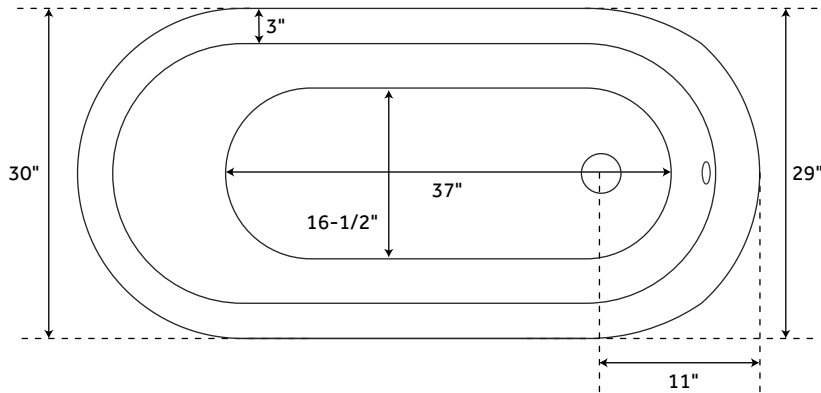

ERICA

CAST IRON CLAWFOOT SLIPPER TUB - BALL & CLAW FEET

SKU: 903343

FEATURES

Dimensions: 57" L x 30" W x 23 - 30" H ($\pm 1/2"$).

White feet are powder coat over cast iron. All other finishes made of plated solid brass.

CONTENTS

57" TUB PAGE 2

REVISED 07/27/2020

ERICA

CAST IRON CLAWFOOT SLIPPER TUB - BALL & CLAW FEET

SKU: 903343

FEATURES

Design: Traditional
Product Finish: White
Overflow Hole: Yes
Material: Cast Iron
Length: 57"
Width: 30"
Height: 30"
Tub Interior Length: 37"
Tub Interior Width: 16-1/2"
Water Depth To Overflow: 13-1/2"
Exterior Treatment: Hand-Smoothed
Painted White
Interior Treatment: White Porcelain Enamel
Feet Type: Ball & Claw
Feet Material: Cast Iron
Faucet Drillings: Roll Top - No Drillings
Water Capacity (Gallons): 35
Built-In Adjusters: Yes
Tub Weight Uncrated (lbs): 275
Tub Weight Crated (lbs): 385

PRODUCT IMAGE

All dimensions and specifications are nominal and may vary. Use actual products for accuracy in critical situations.

PAGE 2
Code: 204065, 454805, 204605, 144837
215714, 144834