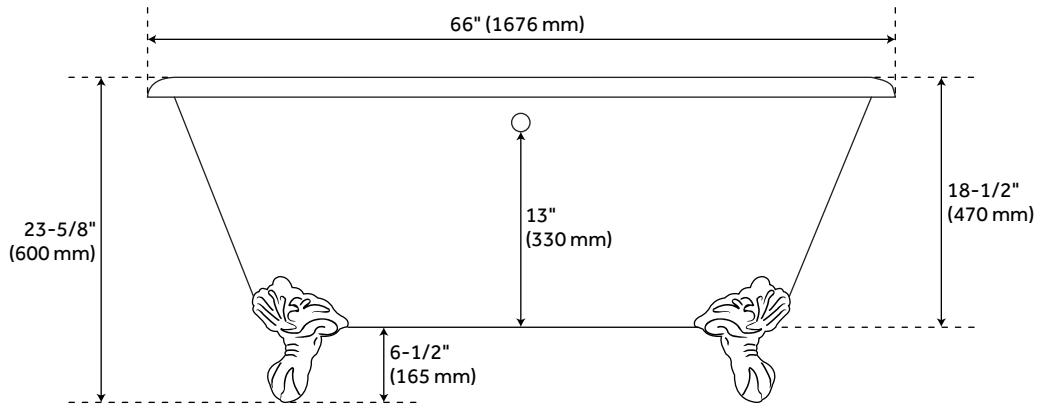

66" SANFORD

CAST IRON CLAWFOOT TUB - ROLLED RIM - IMPERIAL FEET

SKU: 946155-66-RR

CONTENTS

66" TUB PAGE 2

FEATURES

Design: Traditional
Product Finish: White
Overflow Hole: Yes
Shape: Oval
Material: Cast Iron
Exterior Treatment: Hand-Smoothed
Painted White
Interior Treatment: White Porcelain Enamel
Feet Type: Imperial
Feet Material: Cast Iron
Tap Deck: No
Drain Included: Optional
Drain Placement: Offset
Faucet Included: No
Faucet Drillings: Roll Top - No Drillings
Built-In Adjusters: Yes
Feet are Powder Coat Over Cast Iron
Overflow Option: Includes Extended Pop-Up
Drain with Swivel Head
If Dark Gray Feet are Selected, They will Come with
a White Drain. All Other Feet Selections
the Drain Finish will Match the Feet

REVISED 10/04/2022

66" SANFORD

CAST IRON CLAWFOOT TUB - ROLLED RIM - IMPERIAL FEET

SKU: 946155-66-RR

FEATURES

- Length: 66"
- Width: 31-1/8"
- Height: 25-5/8"
- Tub Interior Length: 46"
- Tub Interior Width: 17"
- Water Depth To Overflow: 13"
- Water Capacity (Gallons): 47
- Tub Weight Uncrated (lbs): 300
- Tub Weight Crated (lbs): 406