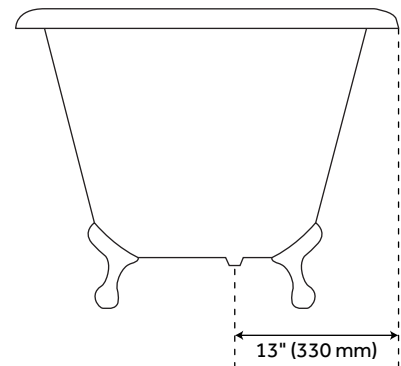

66" SANFORD

CAST IRON CLAWFOOT TUB - ROLLED RIM - IMPERIAL FEET

SKU: 946155-66-RR

CONTENTS

66" TUB PAGE 2

FEATURES

Design: Traditional
Product Finish: White
Overflow Hole: Yes
Shape: Oval
Material: Cast Iron
Exterior Treatment: Hand-Smoothed
Painted White
Interior Treatment: White Porcelain Enamel
Feet Type: Imperial
Feet Material: Cast Iron
Tap Deck: No
Drain Included: Optional
Drain Placement: Offset
Faucet Included: No
Faucet Drillings: Roll Top - No Drillings
Built-In Adjusters: Yes
Feet are Powder Coat Over Cast Iron
Overflow Option: Includes Extended Pop-Up
Drain with Swivel Head
If Dark Gray Feet are Selected, They will Come with
a White Drain. All Other Feet Selections
the Drain Finish will Match the Feet

REVISED 10/04/2022

66" SANFORD

CAST IRON CLAWFOOT TUB - ROLLED RIM - IMPERIAL FEET

SKU: 946155-66-RR

FEATURES

- Length: 66"
- Width: 31-1/8"
- Height: 25-5/8"
- Tub Interior Length: 46"
- Tub Interior Width: 17"
- Water Depth To Overflow: 13"
- Water Capacity (Gallons): 47
- Tub Weight Uncrated (lbs): 300
- Tub Weight Crated (lbs): 406