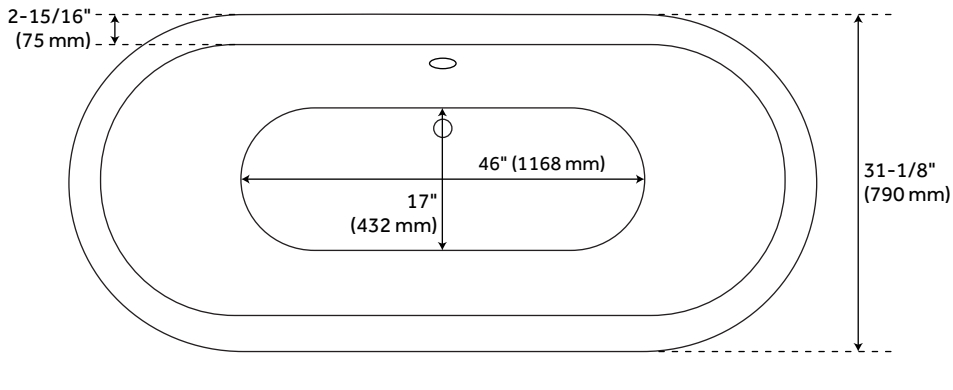

66" SANFORD

CAST IRON CLAWFOOT TUB - ROLLED RIM - IMPERIAL FEET

SKU: 946155-66-RR

CONTENTS

66" TUB PAGE 2

FEATURES

Design: Traditional
Product Finish: White
Overflow Hole: Yes
Shape: Oval
Material: Cast Iron
Exterior Treatment: Hand-Smoothed
Painted White
Interior Treatment: White Porcelain Enamel
Feet Type: Imperial
Feet Material: Cast Iron
Tap Deck: No
Drain Included: Optional
Drain Placement: Offset
Faucet Included: No
Faucet Drillings: Roll Top - No Drillings
Built-In Adjusters: Yes
Feet are Powder Coat Over Cast Iron
Overflow Option: Includes Extended Pop-Up
Drain with Swivel Head
If Dark Gray Feet are Selected, They will Come with
a White Drain. All Other Feet Selections
the Drain Finish will Match the Feet

REVISED 10/04/2022

66" SANFORD

CAST IRON CLAWFOOT TUB - ROLLED RIM - IMPERIAL FEET

SKU: 946155-66-RR

FEATURES

- Length: 66"
- Width: 31-1/8"
- Height: 25-5/8"
- Tub Interior Length: 46"
- Tub Interior Width: 17"
- Water Depth To Overflow: 13"
- Water Capacity (Gallons): 47
- Tub Weight Uncrated (lbs): 300
- Tub Weight Crated (lbs): 406