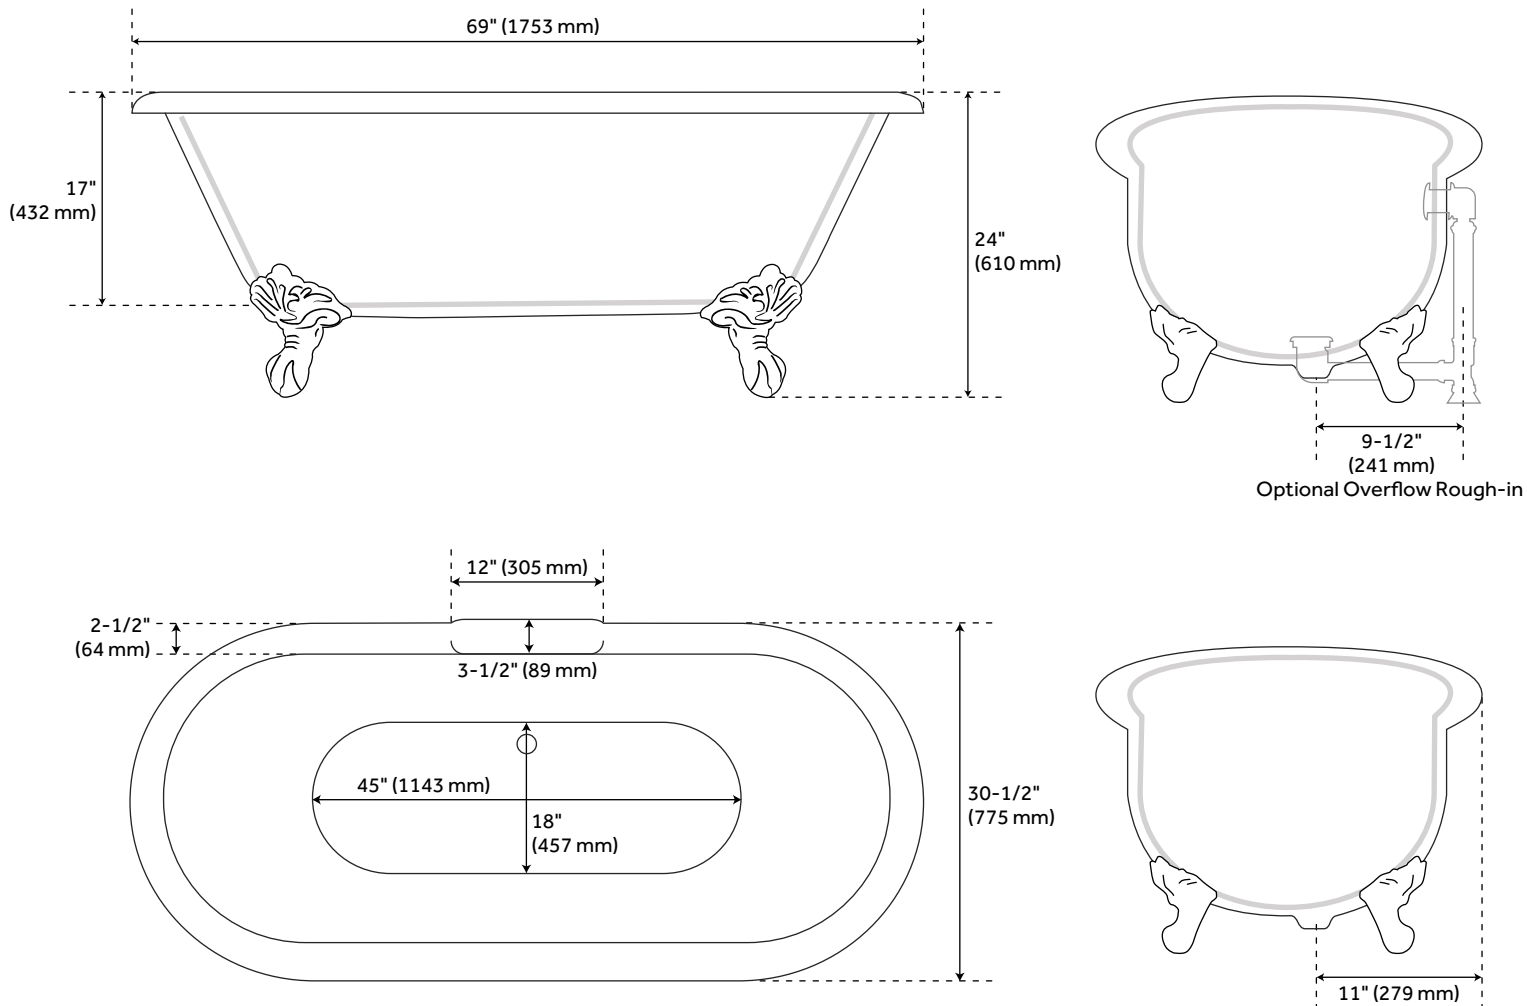

## FEATURES

Design: Traditional  
Product Finish: White  
Length: 69"  
Width: 30-1/2"  
Height: 24"  
Exterior Treatment: Smooth  
Interior Treatment: Smooth  
Faucet Included: No  
Shape: Oval  
Water Depth to Rim: 17"  
Feet Material: Cast Aluminum  
Tub Overflow: Optional  
Tub Material: Acrylic  
Tub Interior Length: 45"  
Tub Interior Width: 18"  
Feet Type: Imperial  
Tap Deck: Yes  
Faucet Drillings: Tap Deck - No Drillings  
Built-In Adjusters: Yes  
Tub Weight Uncrated (lbs): 126

# 69" AUDREY ACRYLIC CLAWFOOT TUB - IMPERIAL FEET

SKU: 946176-69

Code: SH299962, SH475795, SH299963, SH475796, SH299964, SH475797, SH313243, SH475798

## ADDITIONAL FEATURES

- Formed of two acrylic sheets, partially filled with fiberglass and resin for added durability.

REVISED 6/5/2023

# 69" AUDREY ACRYLIC CLAWFOOT TUB - IMPERIAL FEET

SKU: 946176-69

All dimensions and specifications are nominal and may vary. Use actual products for accuracy in critical situations.